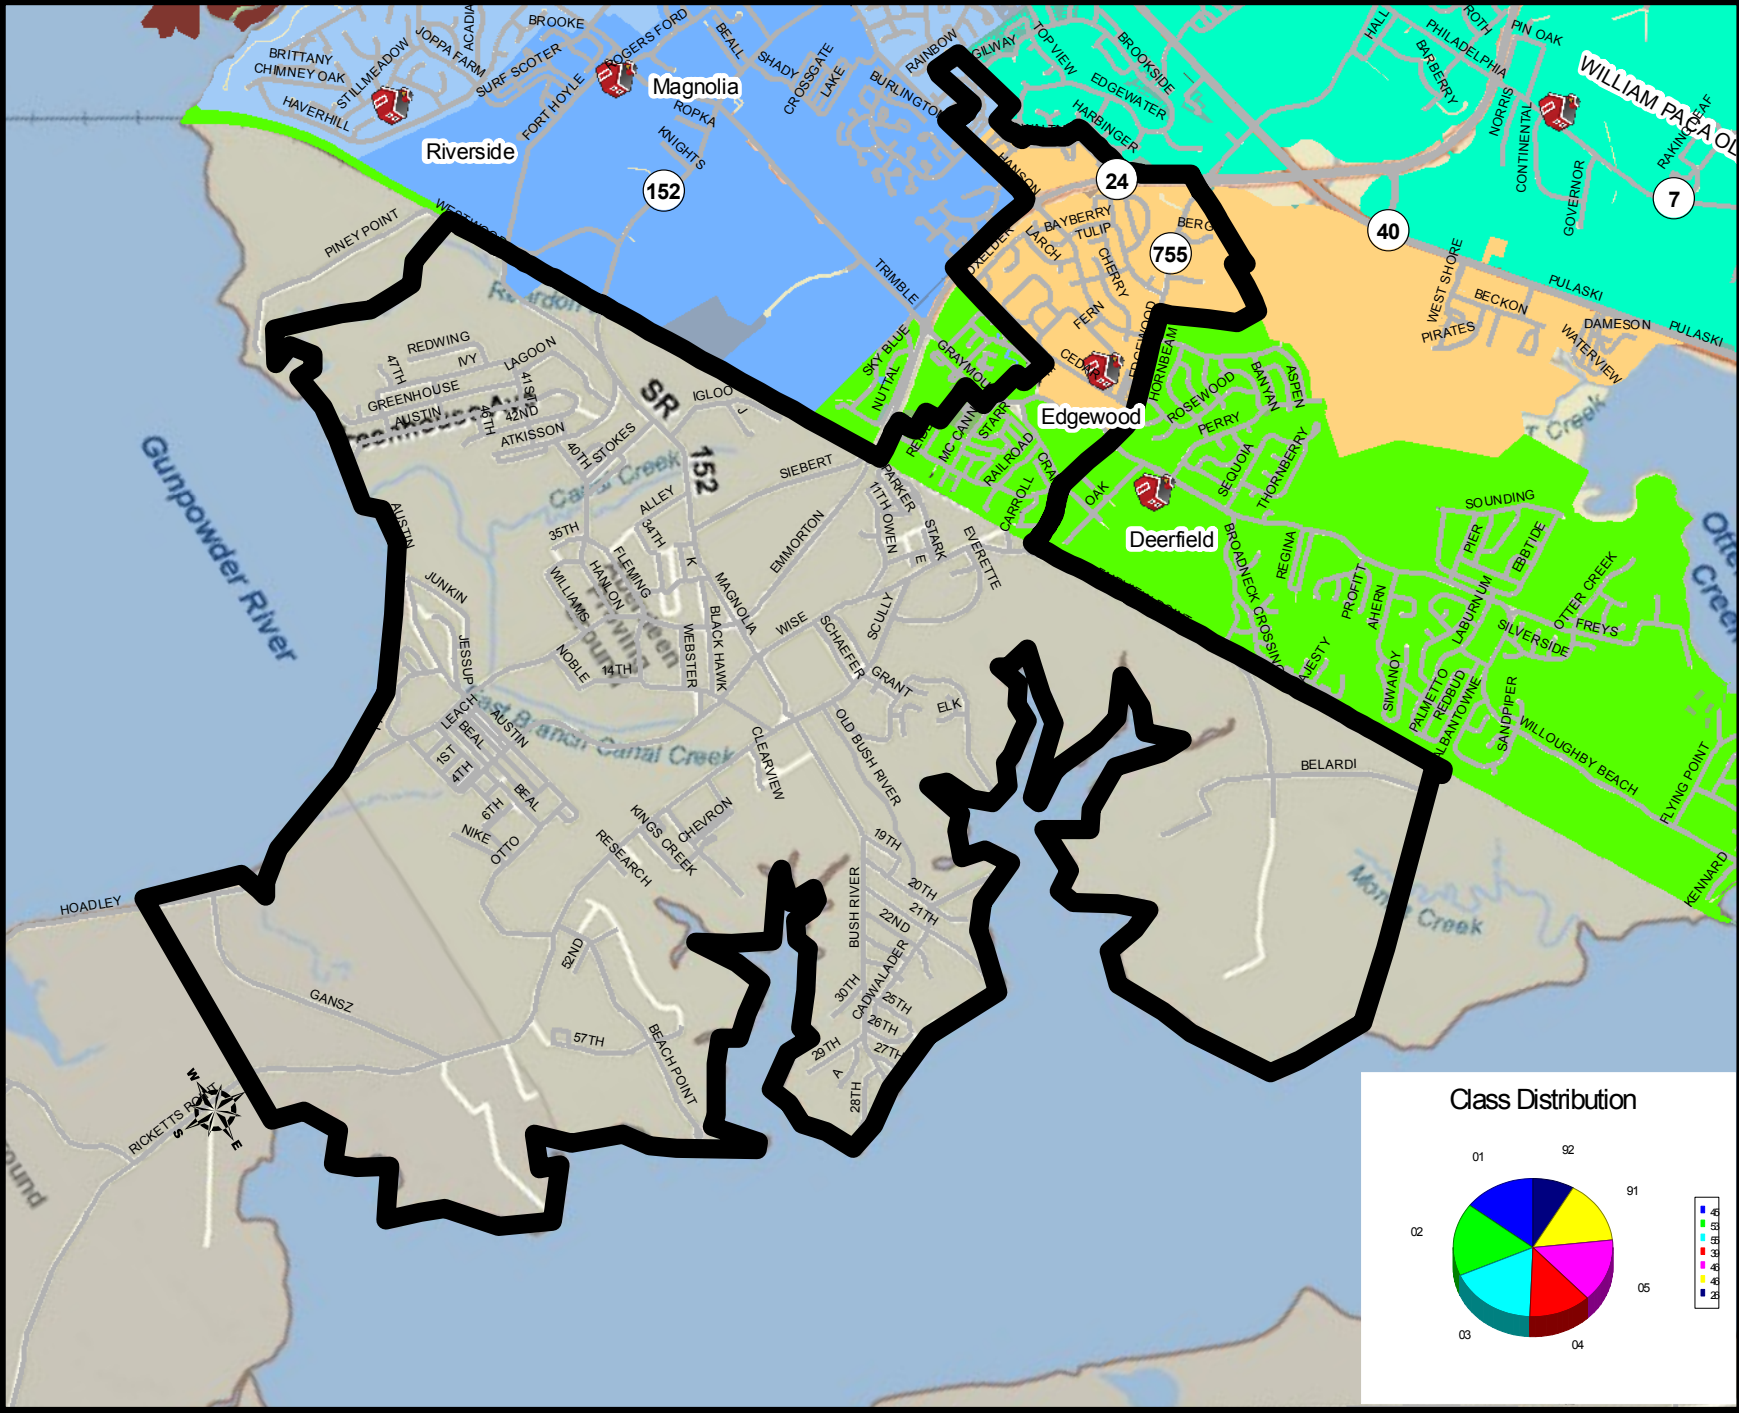

Edgewood Elementary Proposed School District

0 0.25 0.5 1 1.5 2 Miles

September 2010