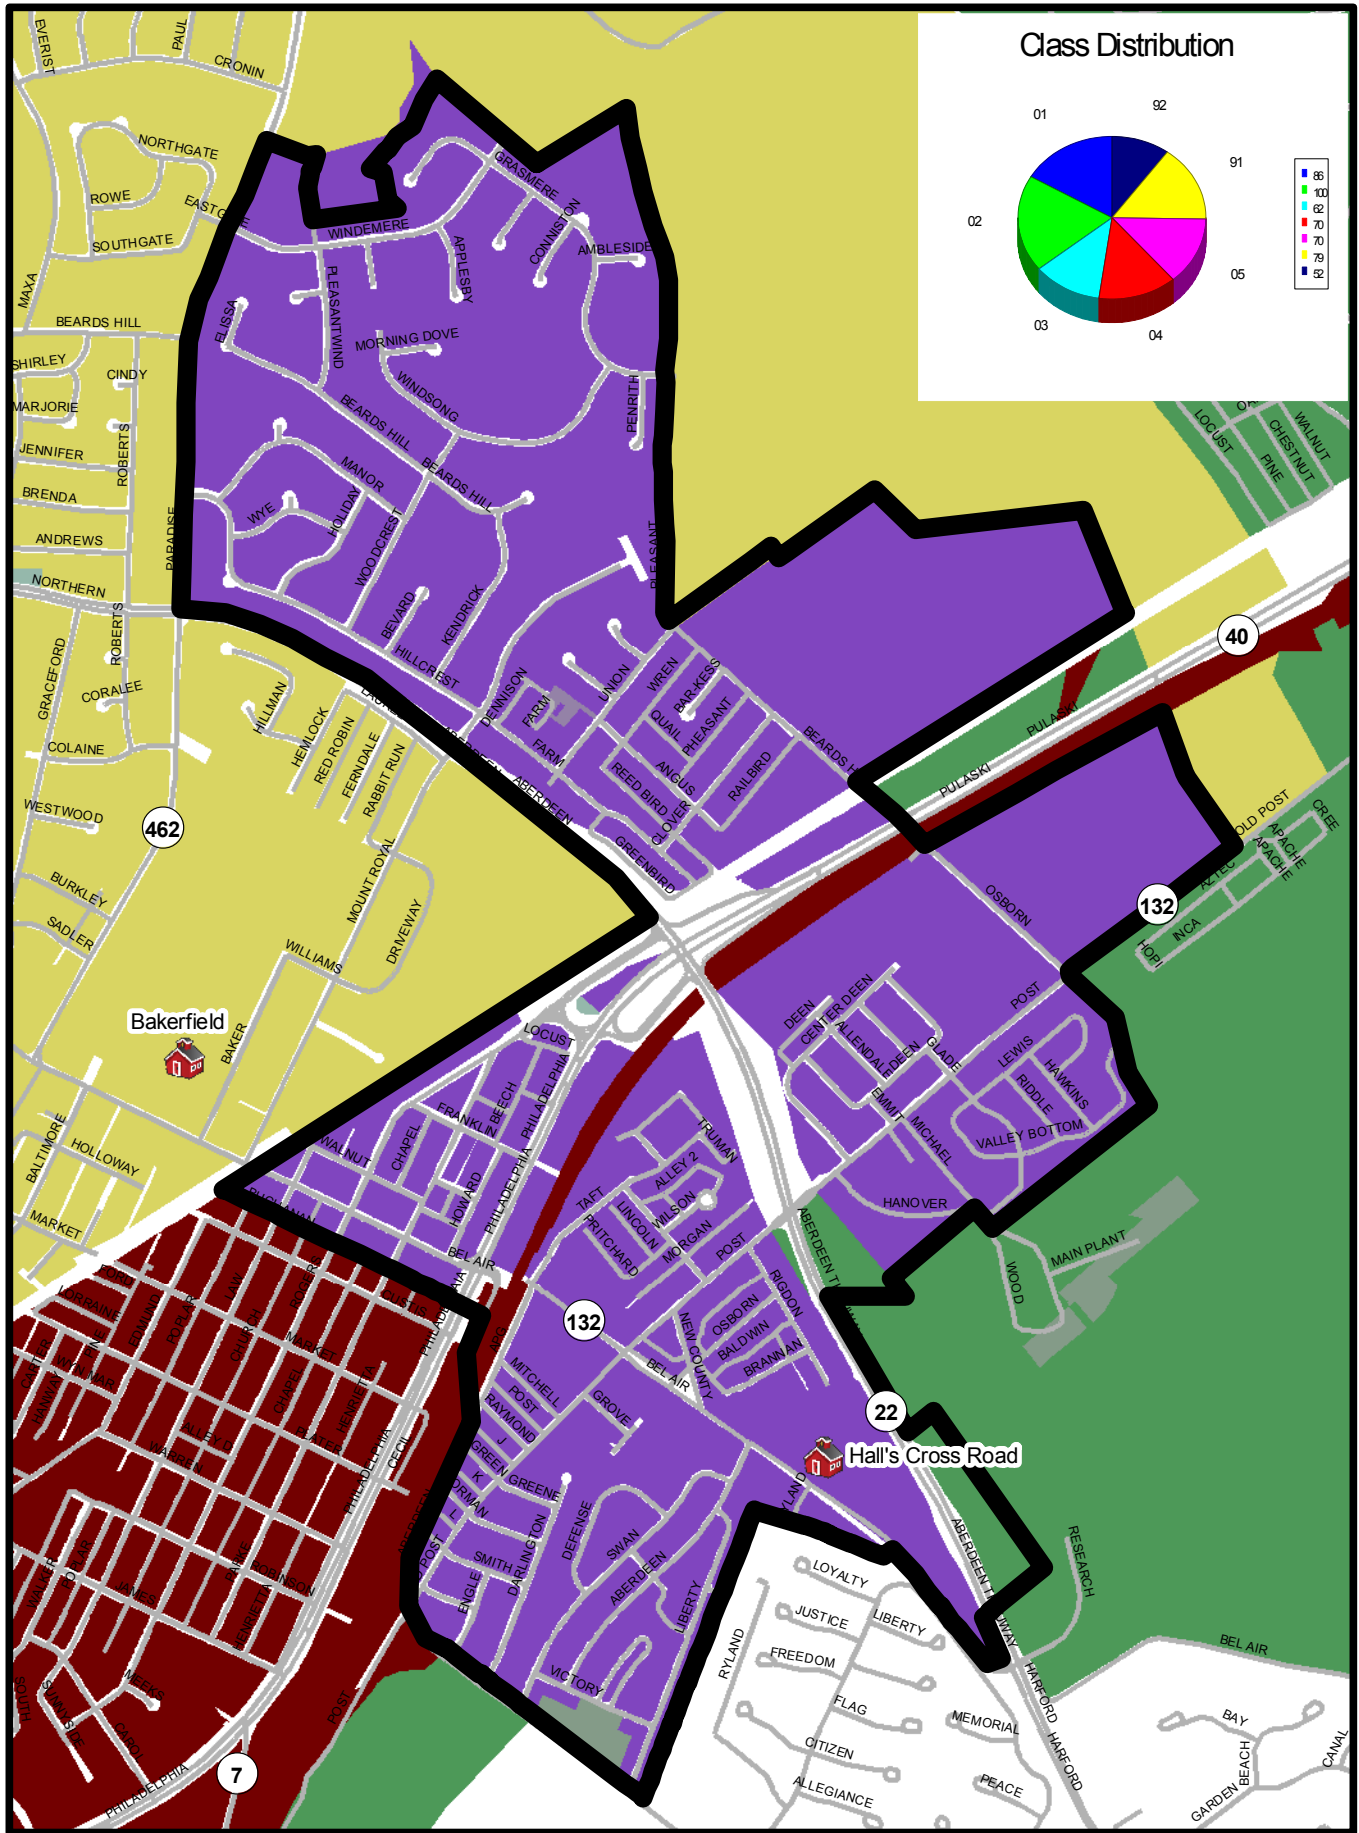

Halls Cross Roads Elementary Proposed School District

0 0.05 0.1 0.2 0.3 0.4 Miles

September 2010