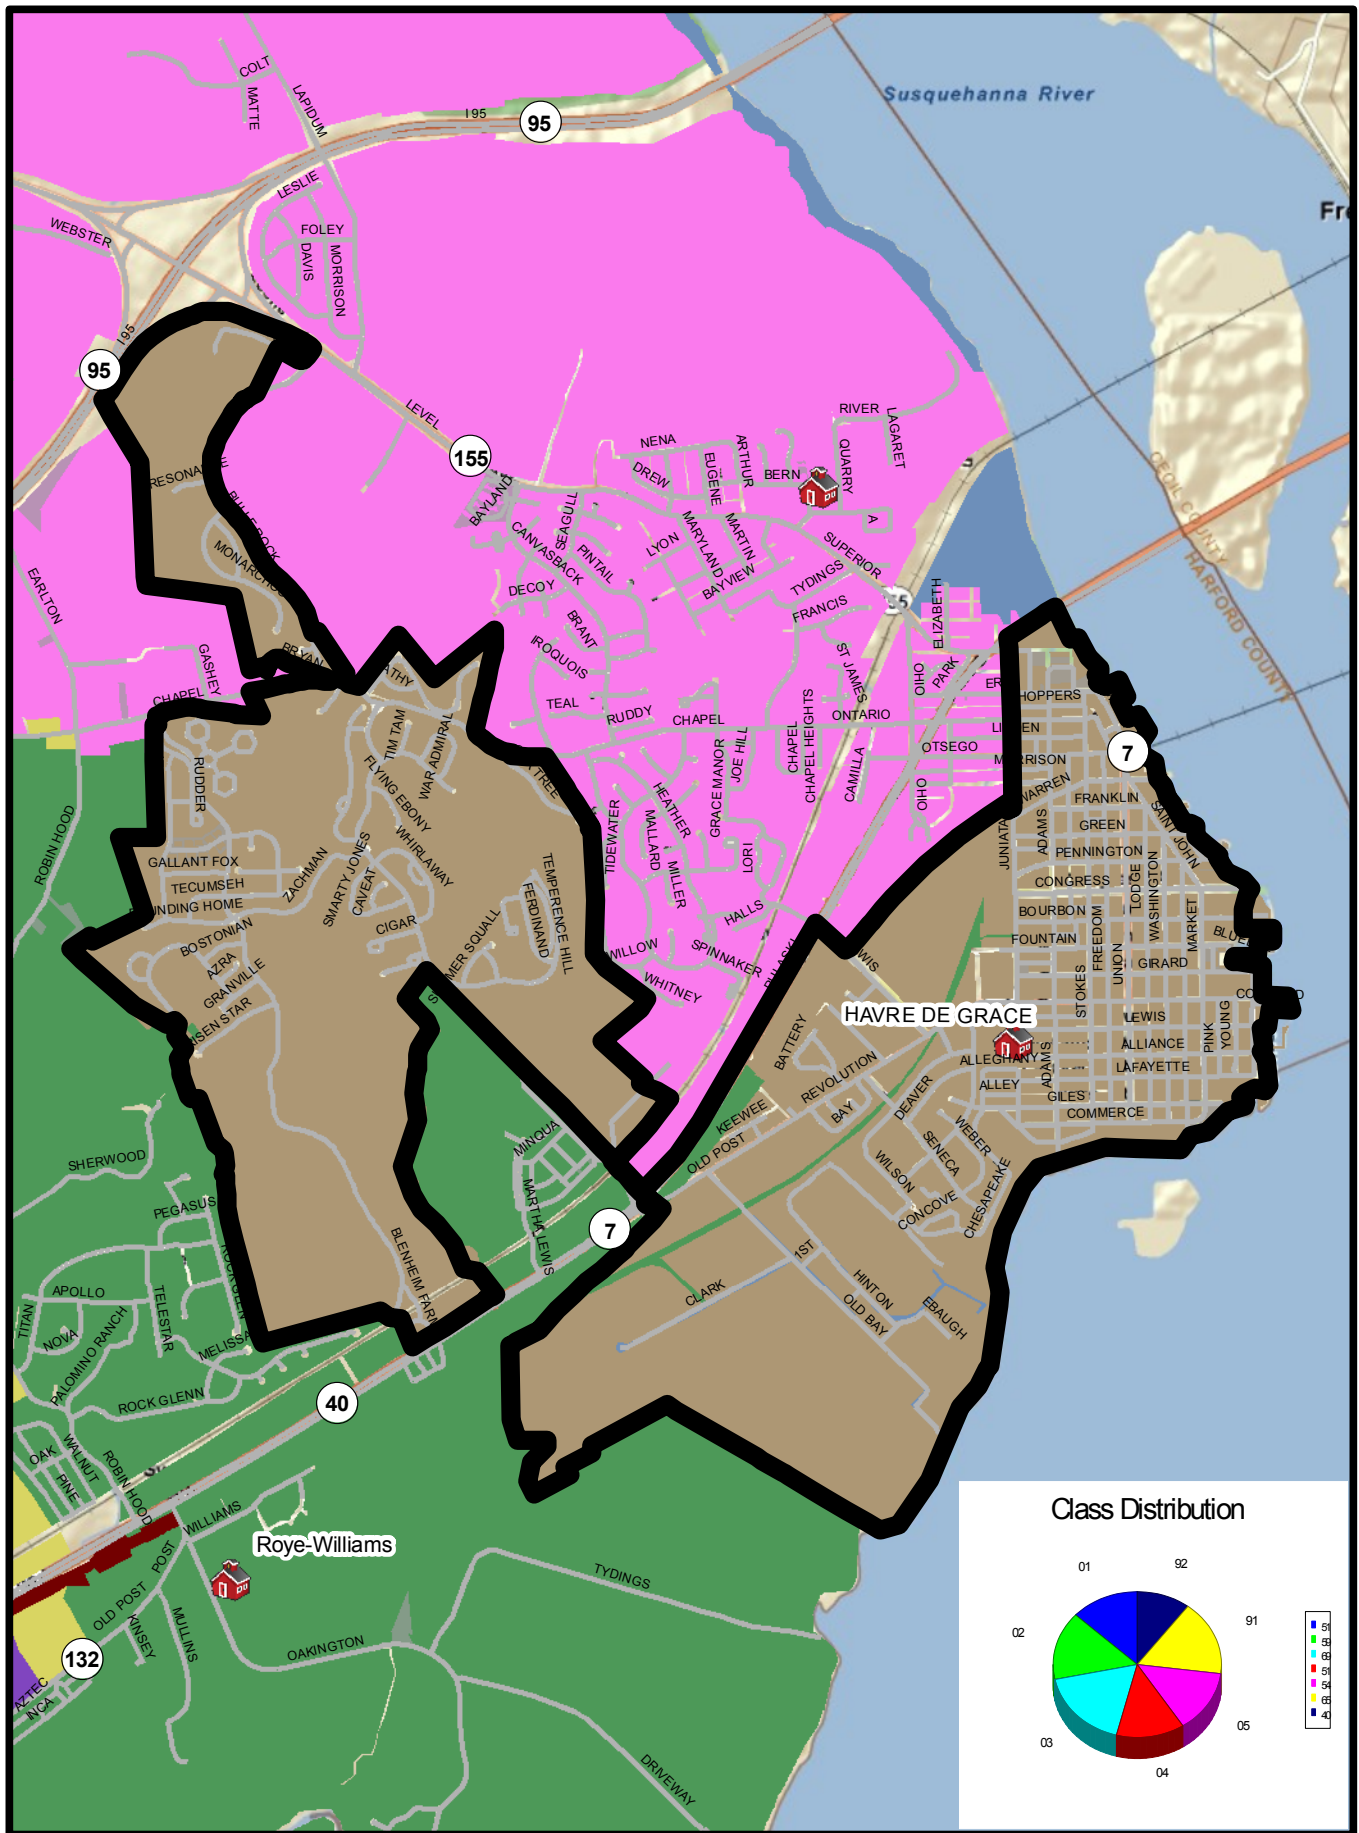

Havre de Grace Elementary Proposed School District

0 0.15 0.3 0.6 0.9 1.2 Miles

September 2010