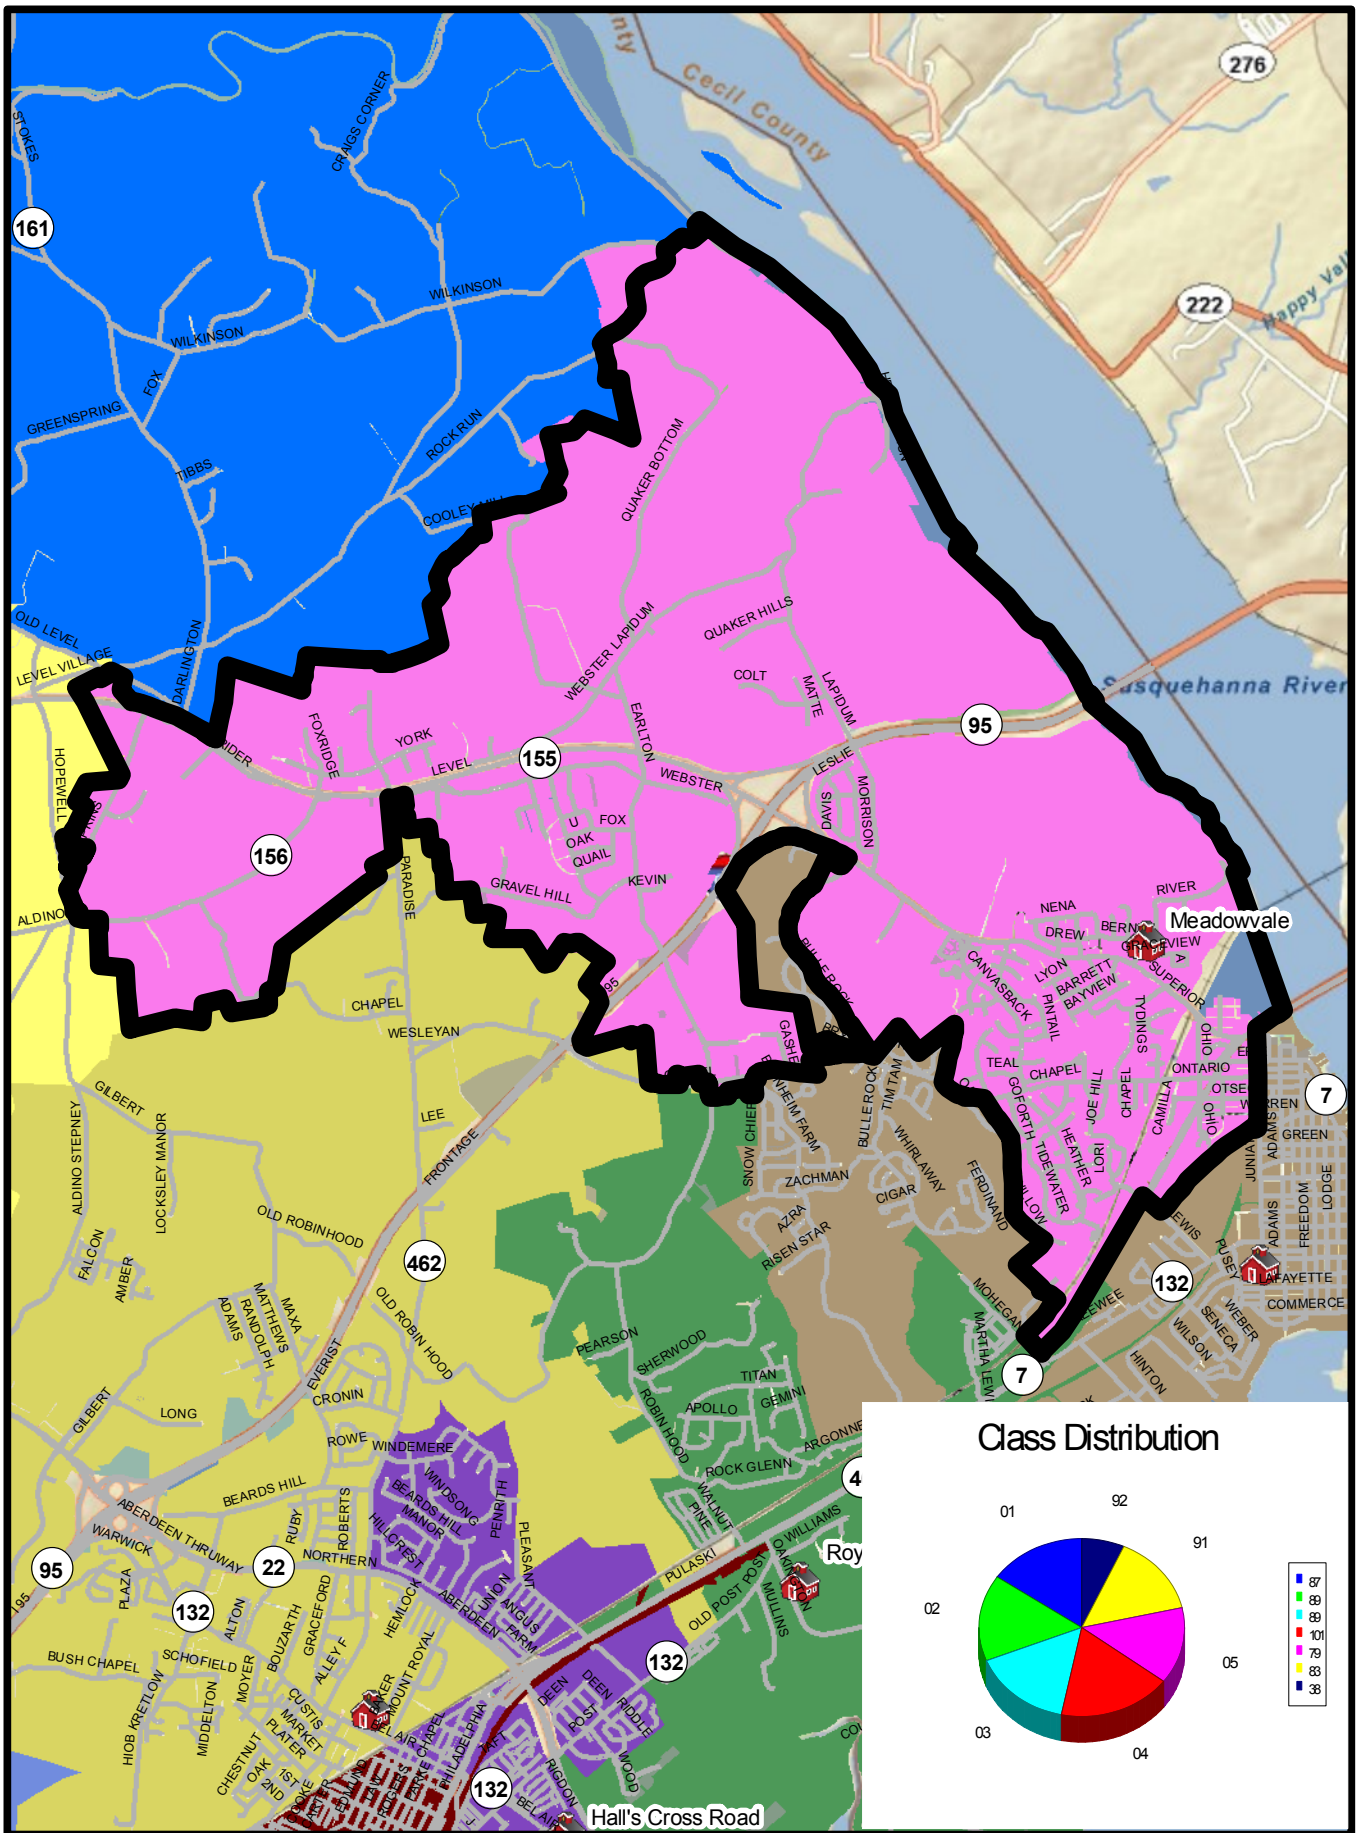

# Meadowvale Elementary Proposed School District

0 0.25 0.5 1 1.5 2 Miles

September 2010