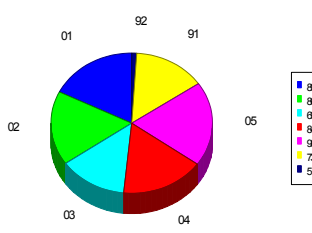

North Bend Elementary Proposed School District

Class Distribution

0 0.45 0.9 1.8 2.7 3.6 Miles