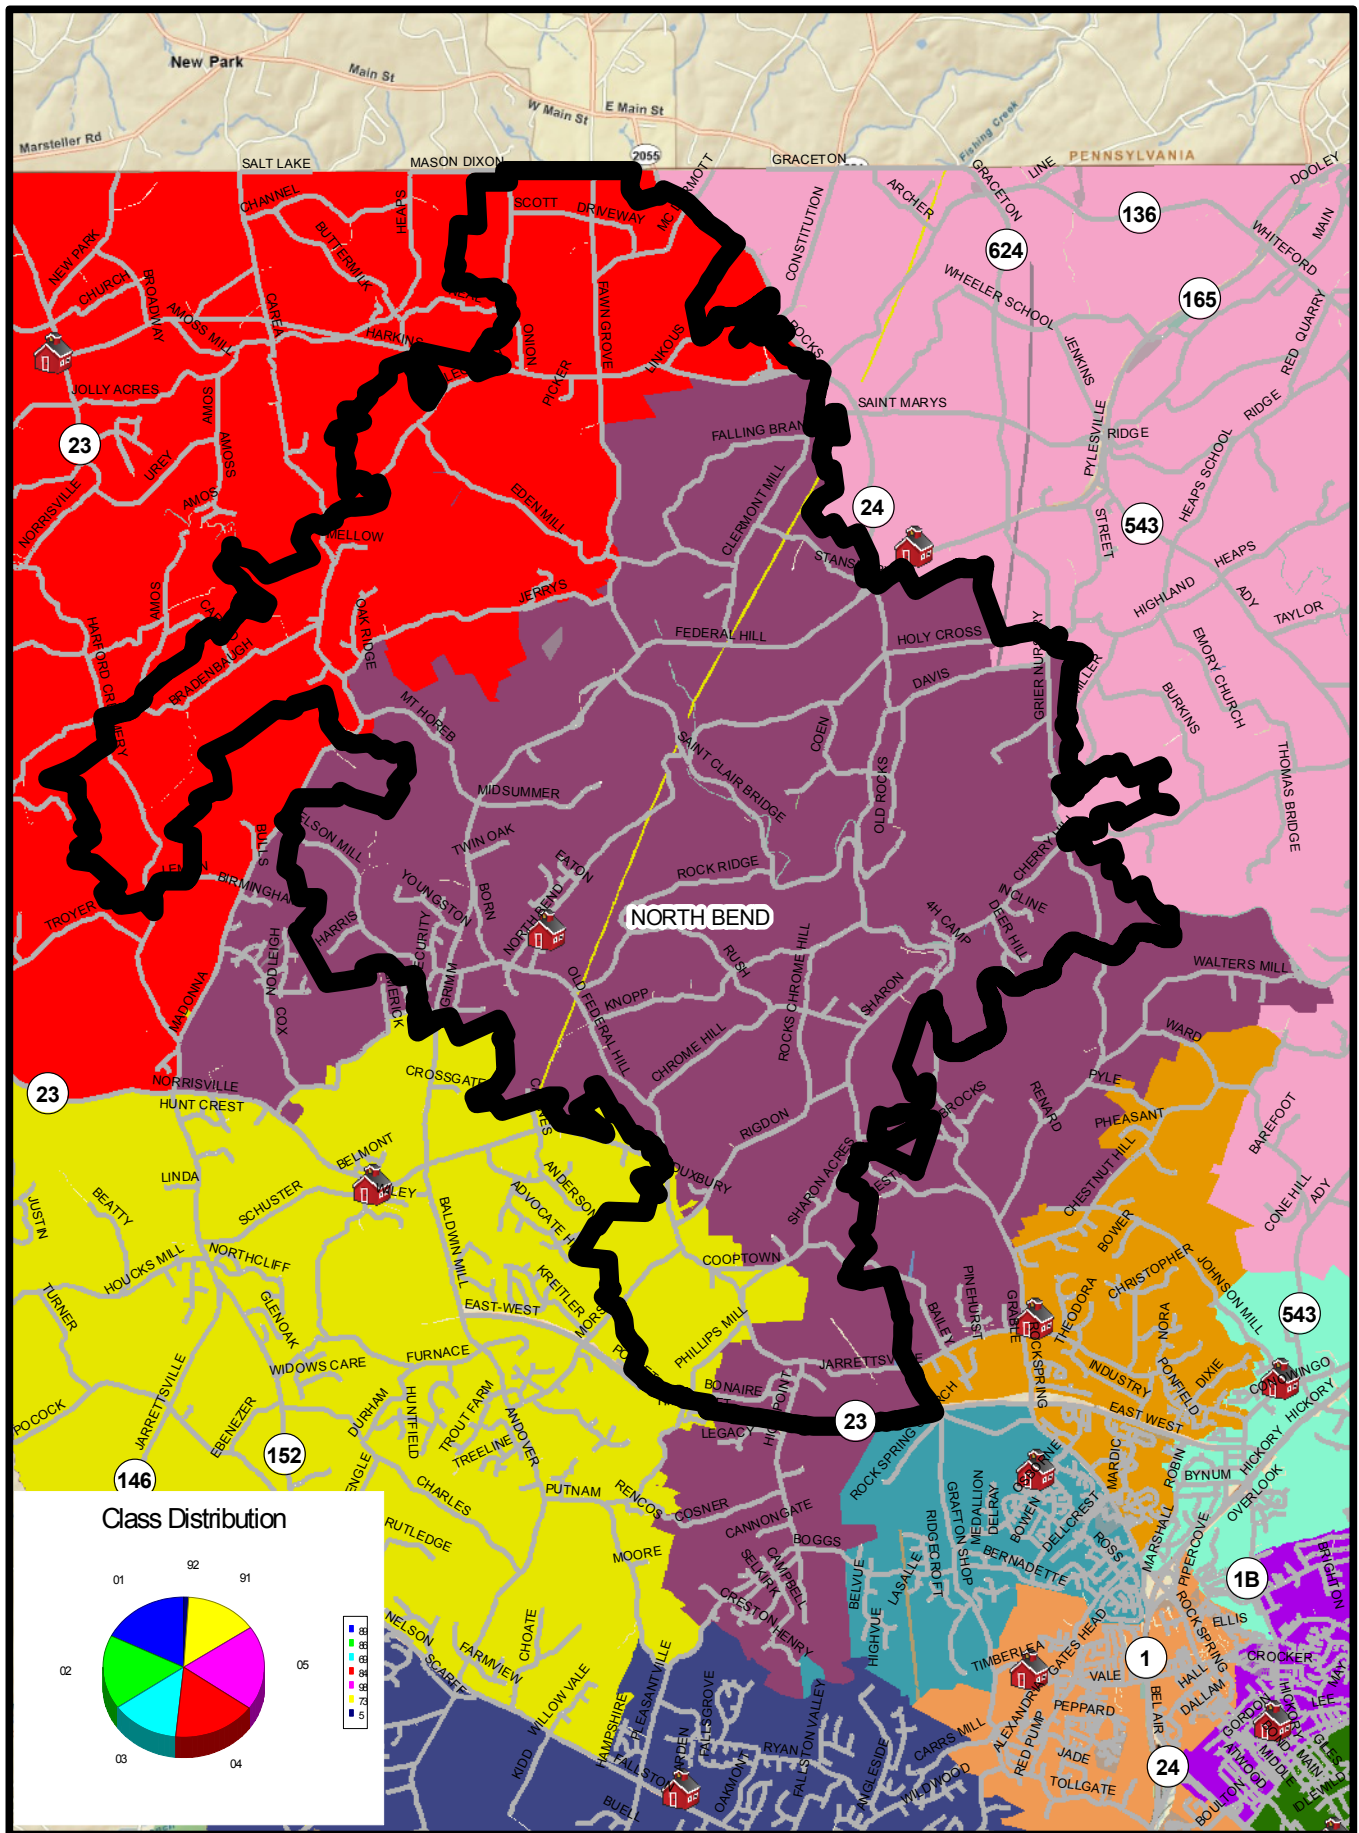

North Bend Elementary Proposed School District

Class Distribution

0 0.45 0.9 1.8 2.7 3.6 Miles