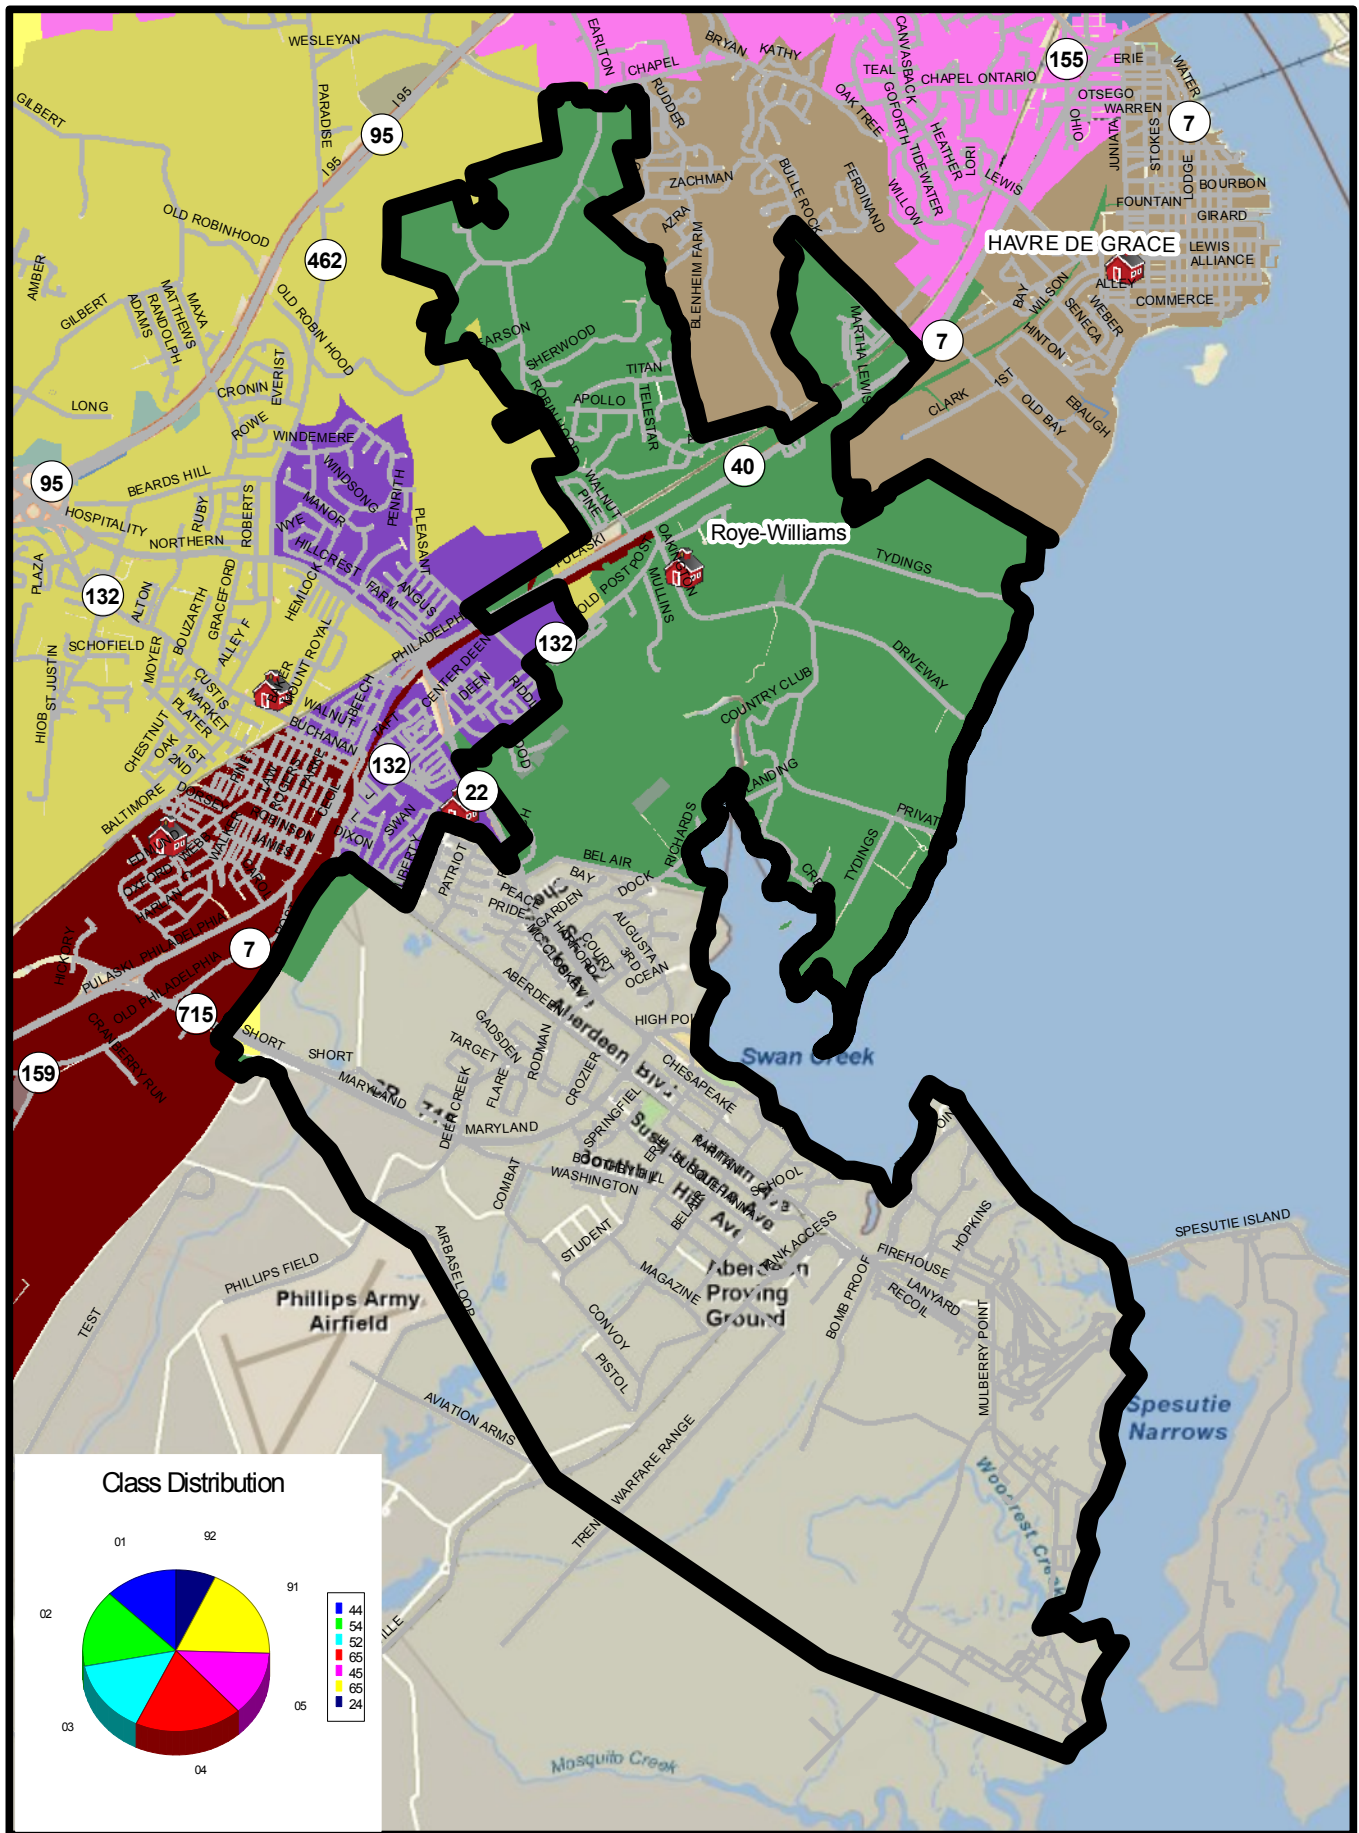

# Roye-Williams Elementary Proposed School District

0 0.25 0.5 1 1.5 2 Miles

September 2010