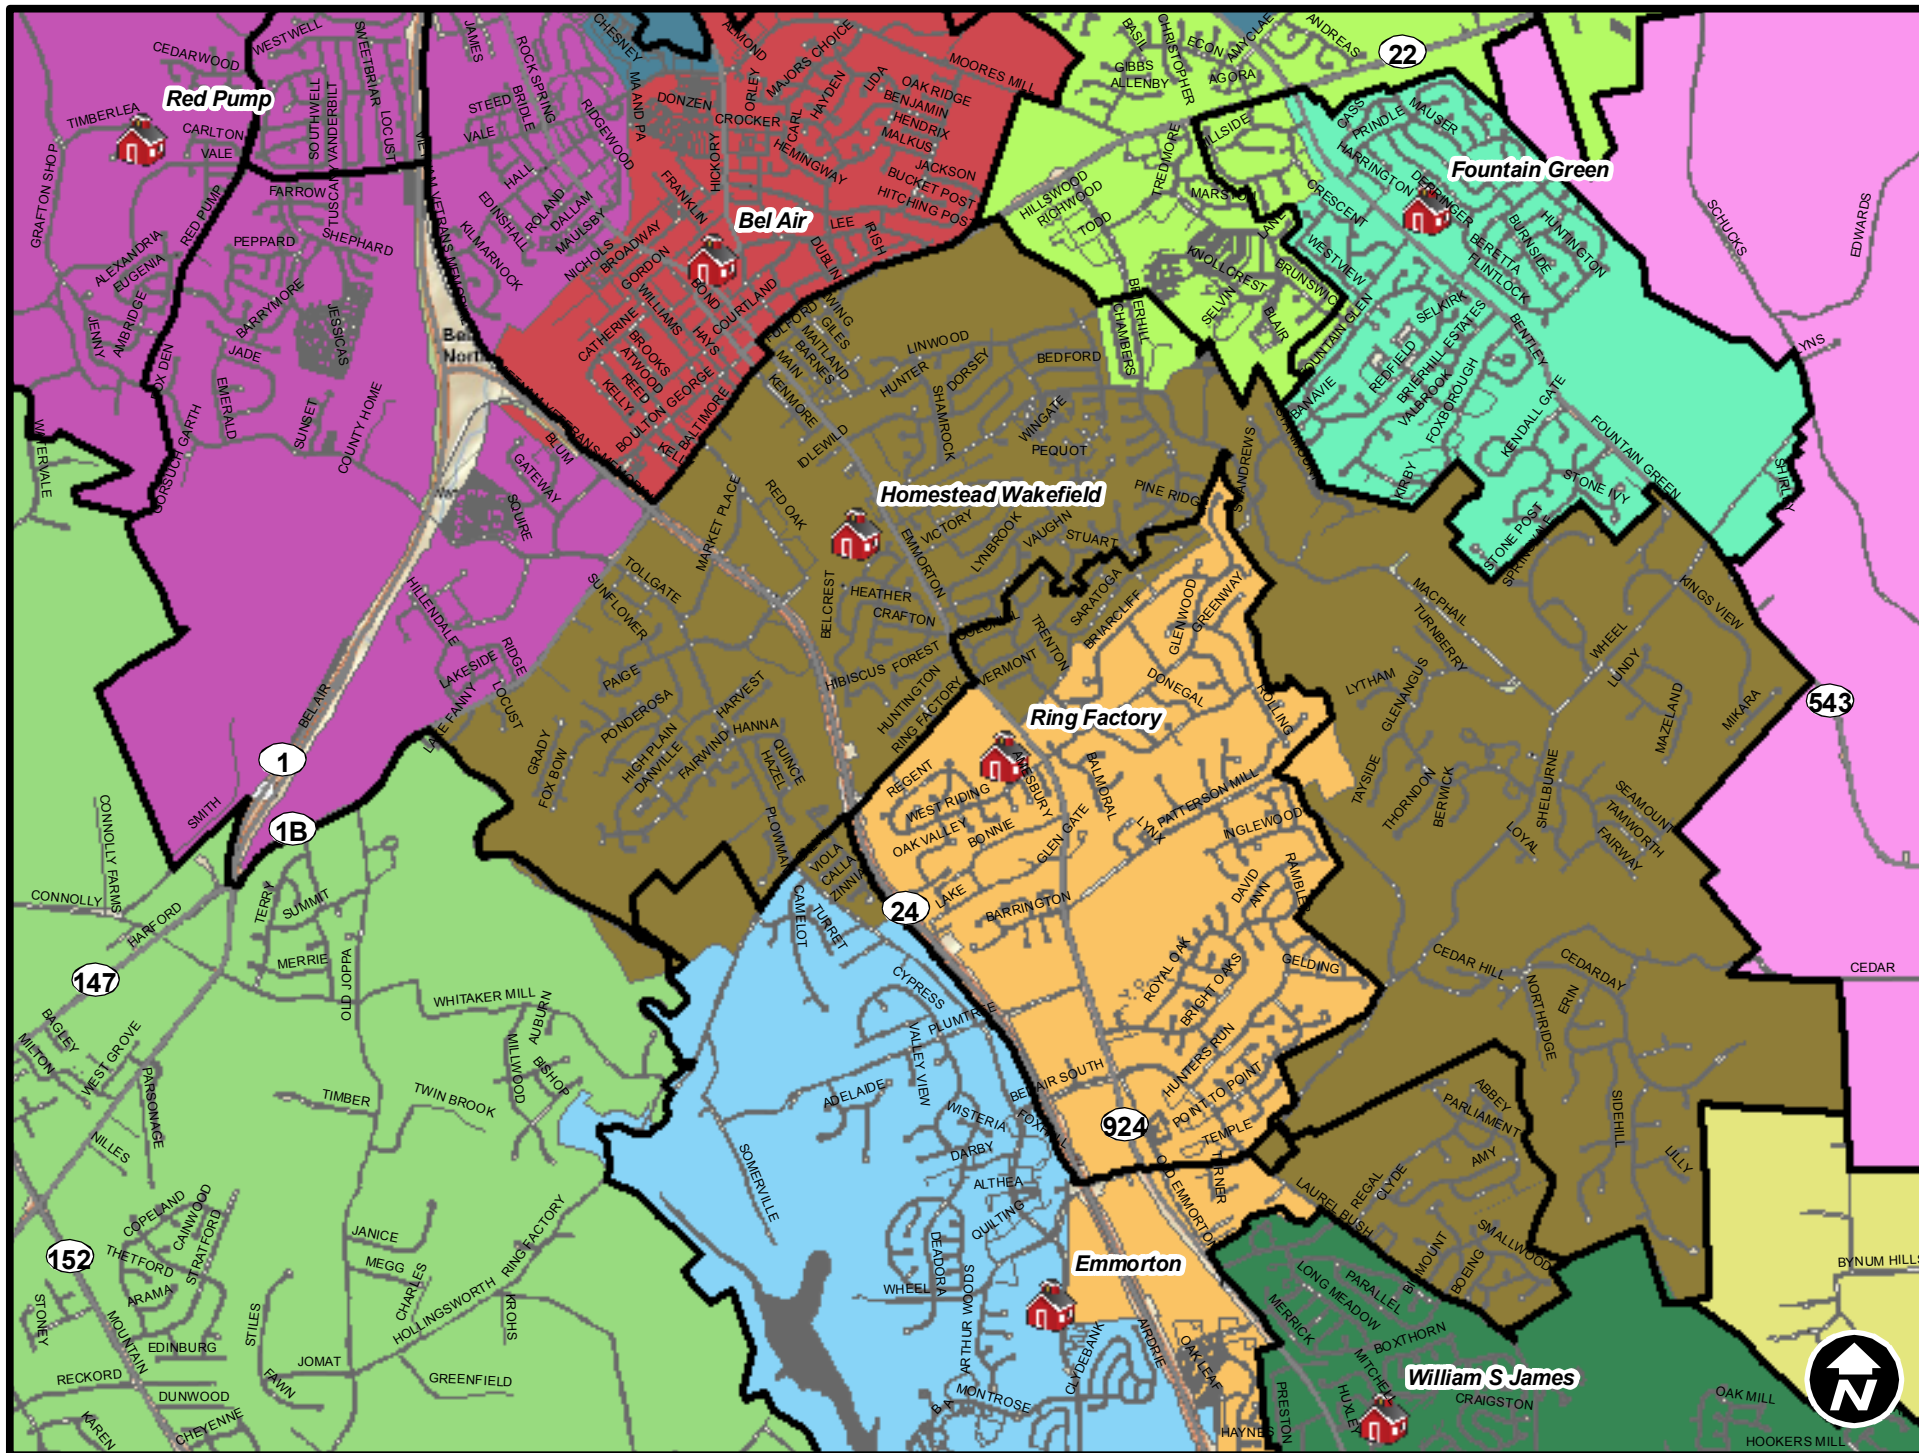

# Homestead/Wakefield Elementary Proposed School District

0 0.2 0.4 0.8 1.2 1.6 Miles

January 31, 2011