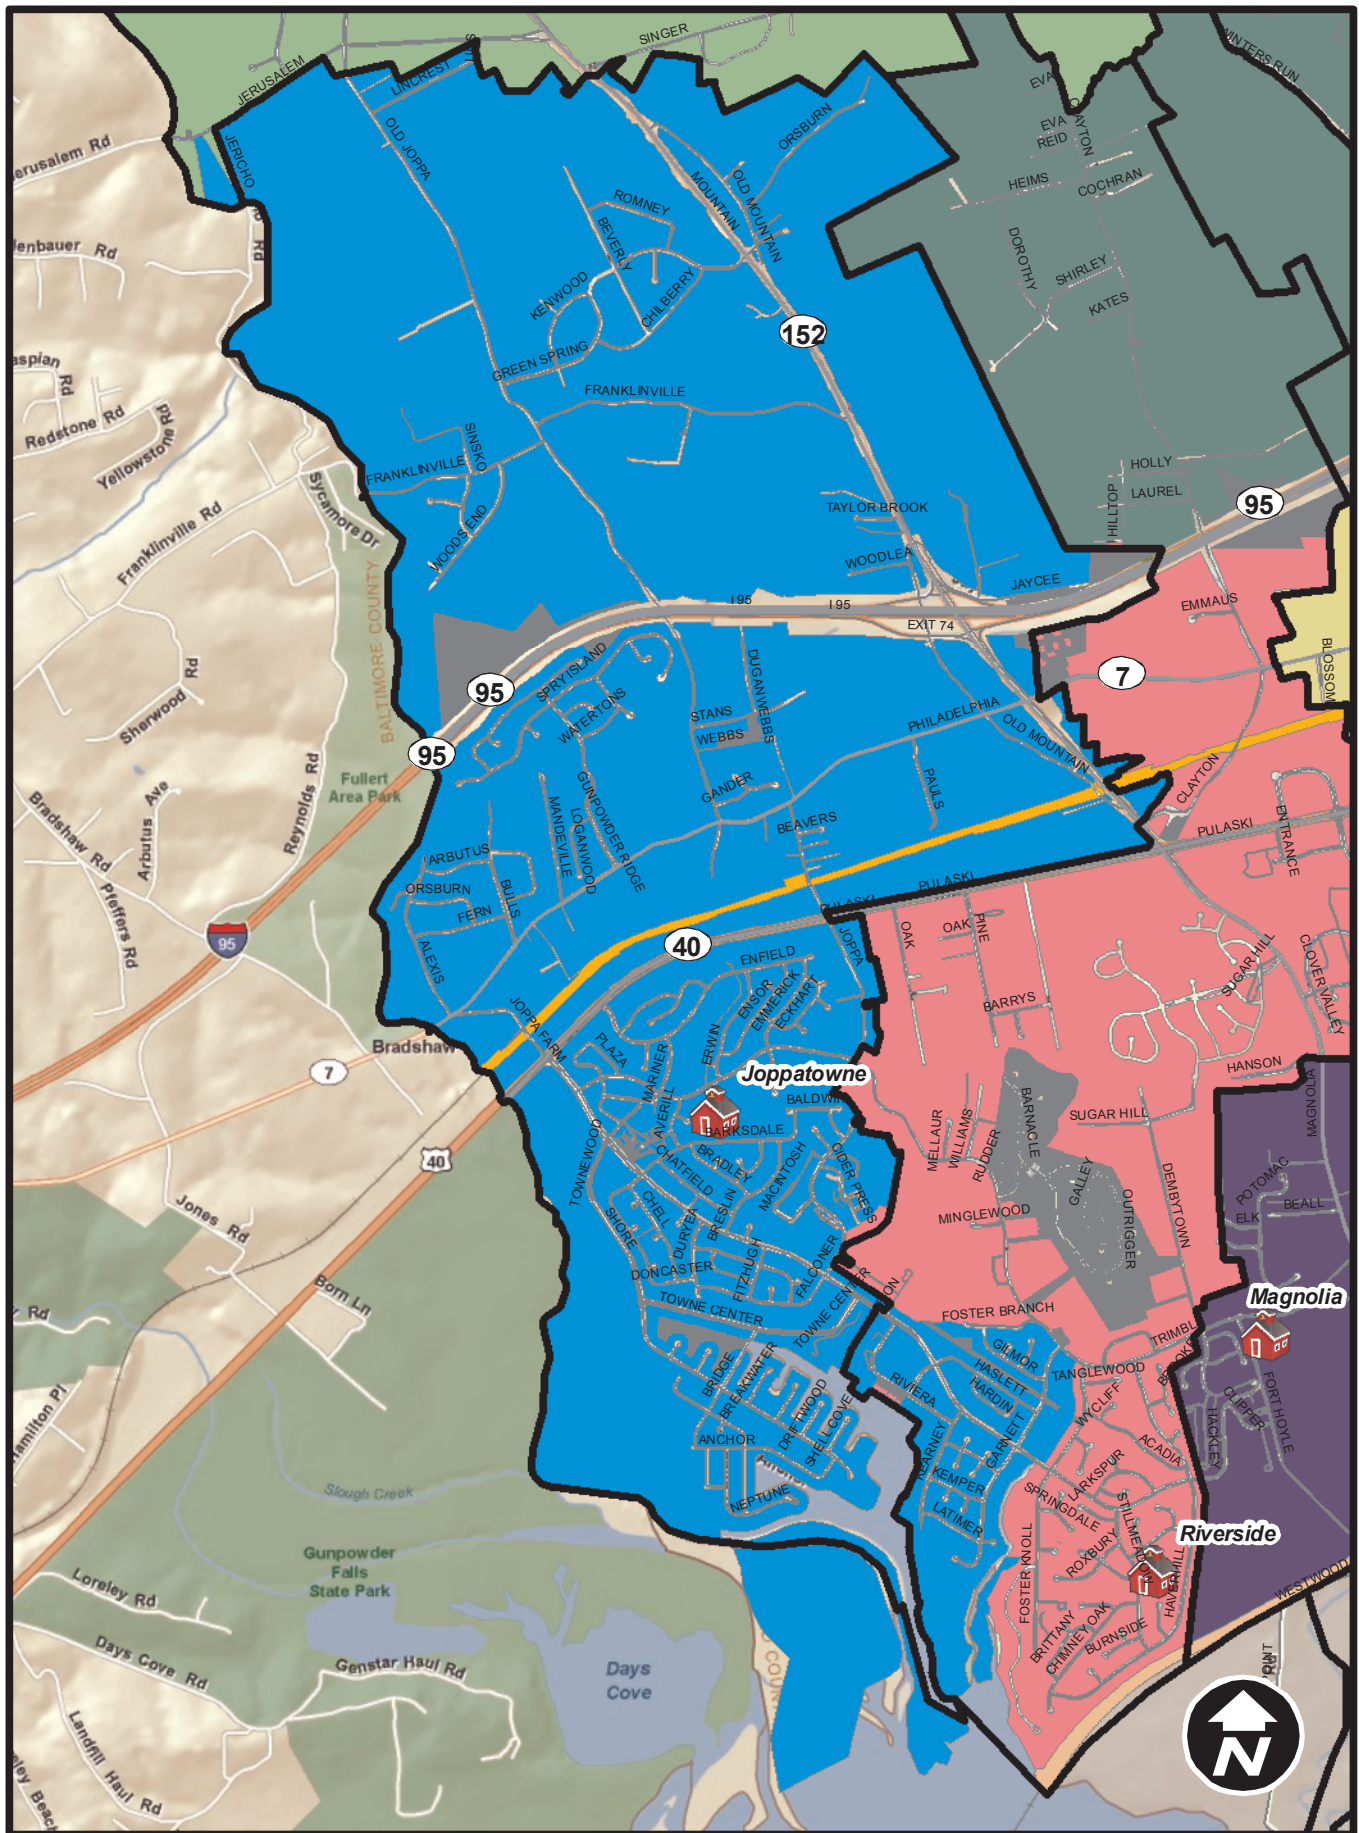

# Joppatowne Elementary Proposed School District

0 0.2 0.4 0.8 1.2 1.6 Miles