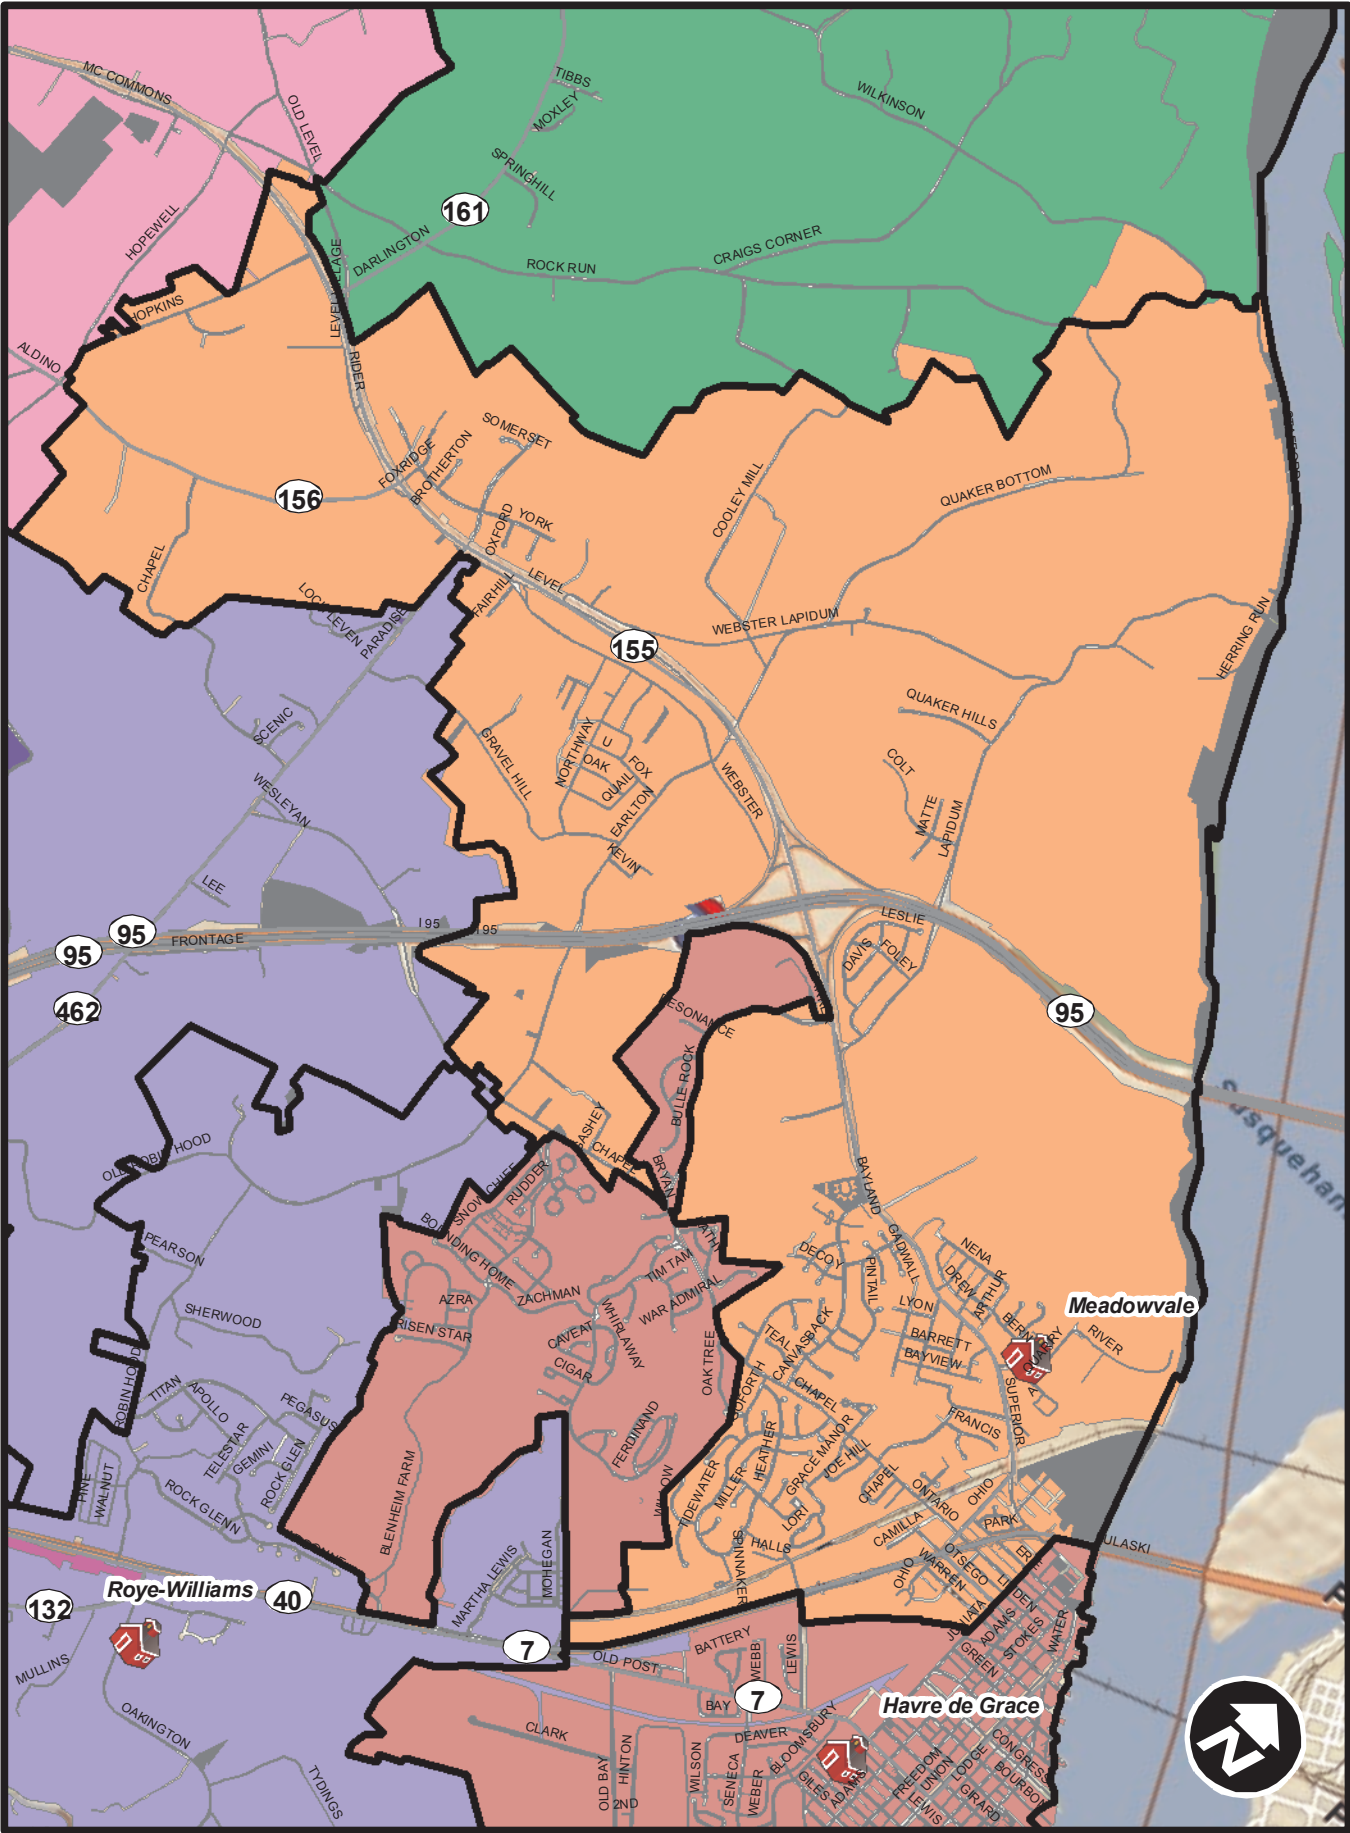

Meadowvale Elementary Proposed School District

0 0.2 0.4 0.8 1.2 1.6 Miles