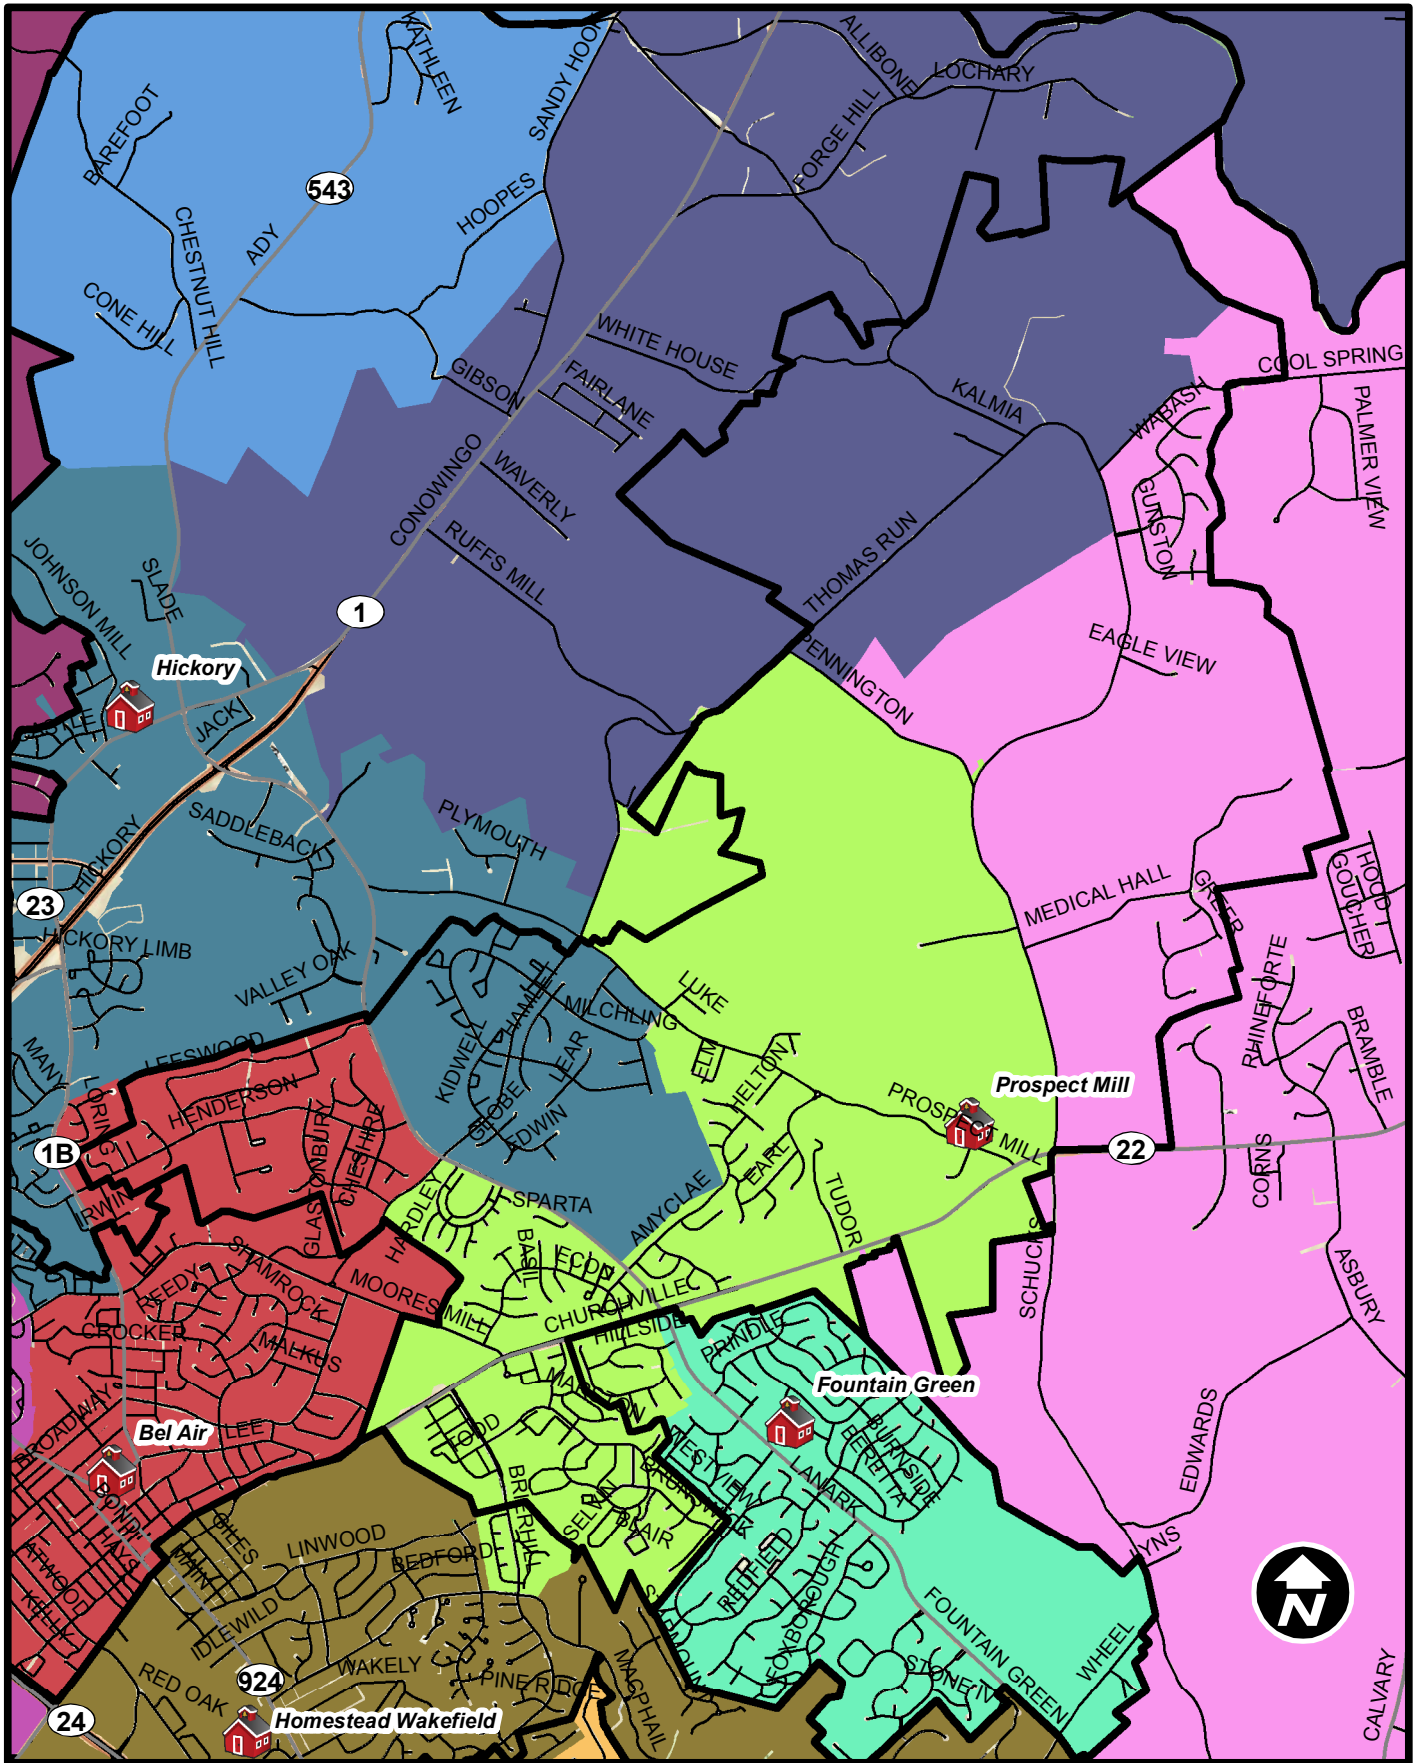

Prospect Mill Proposed Elementary School District

January 31, 2011