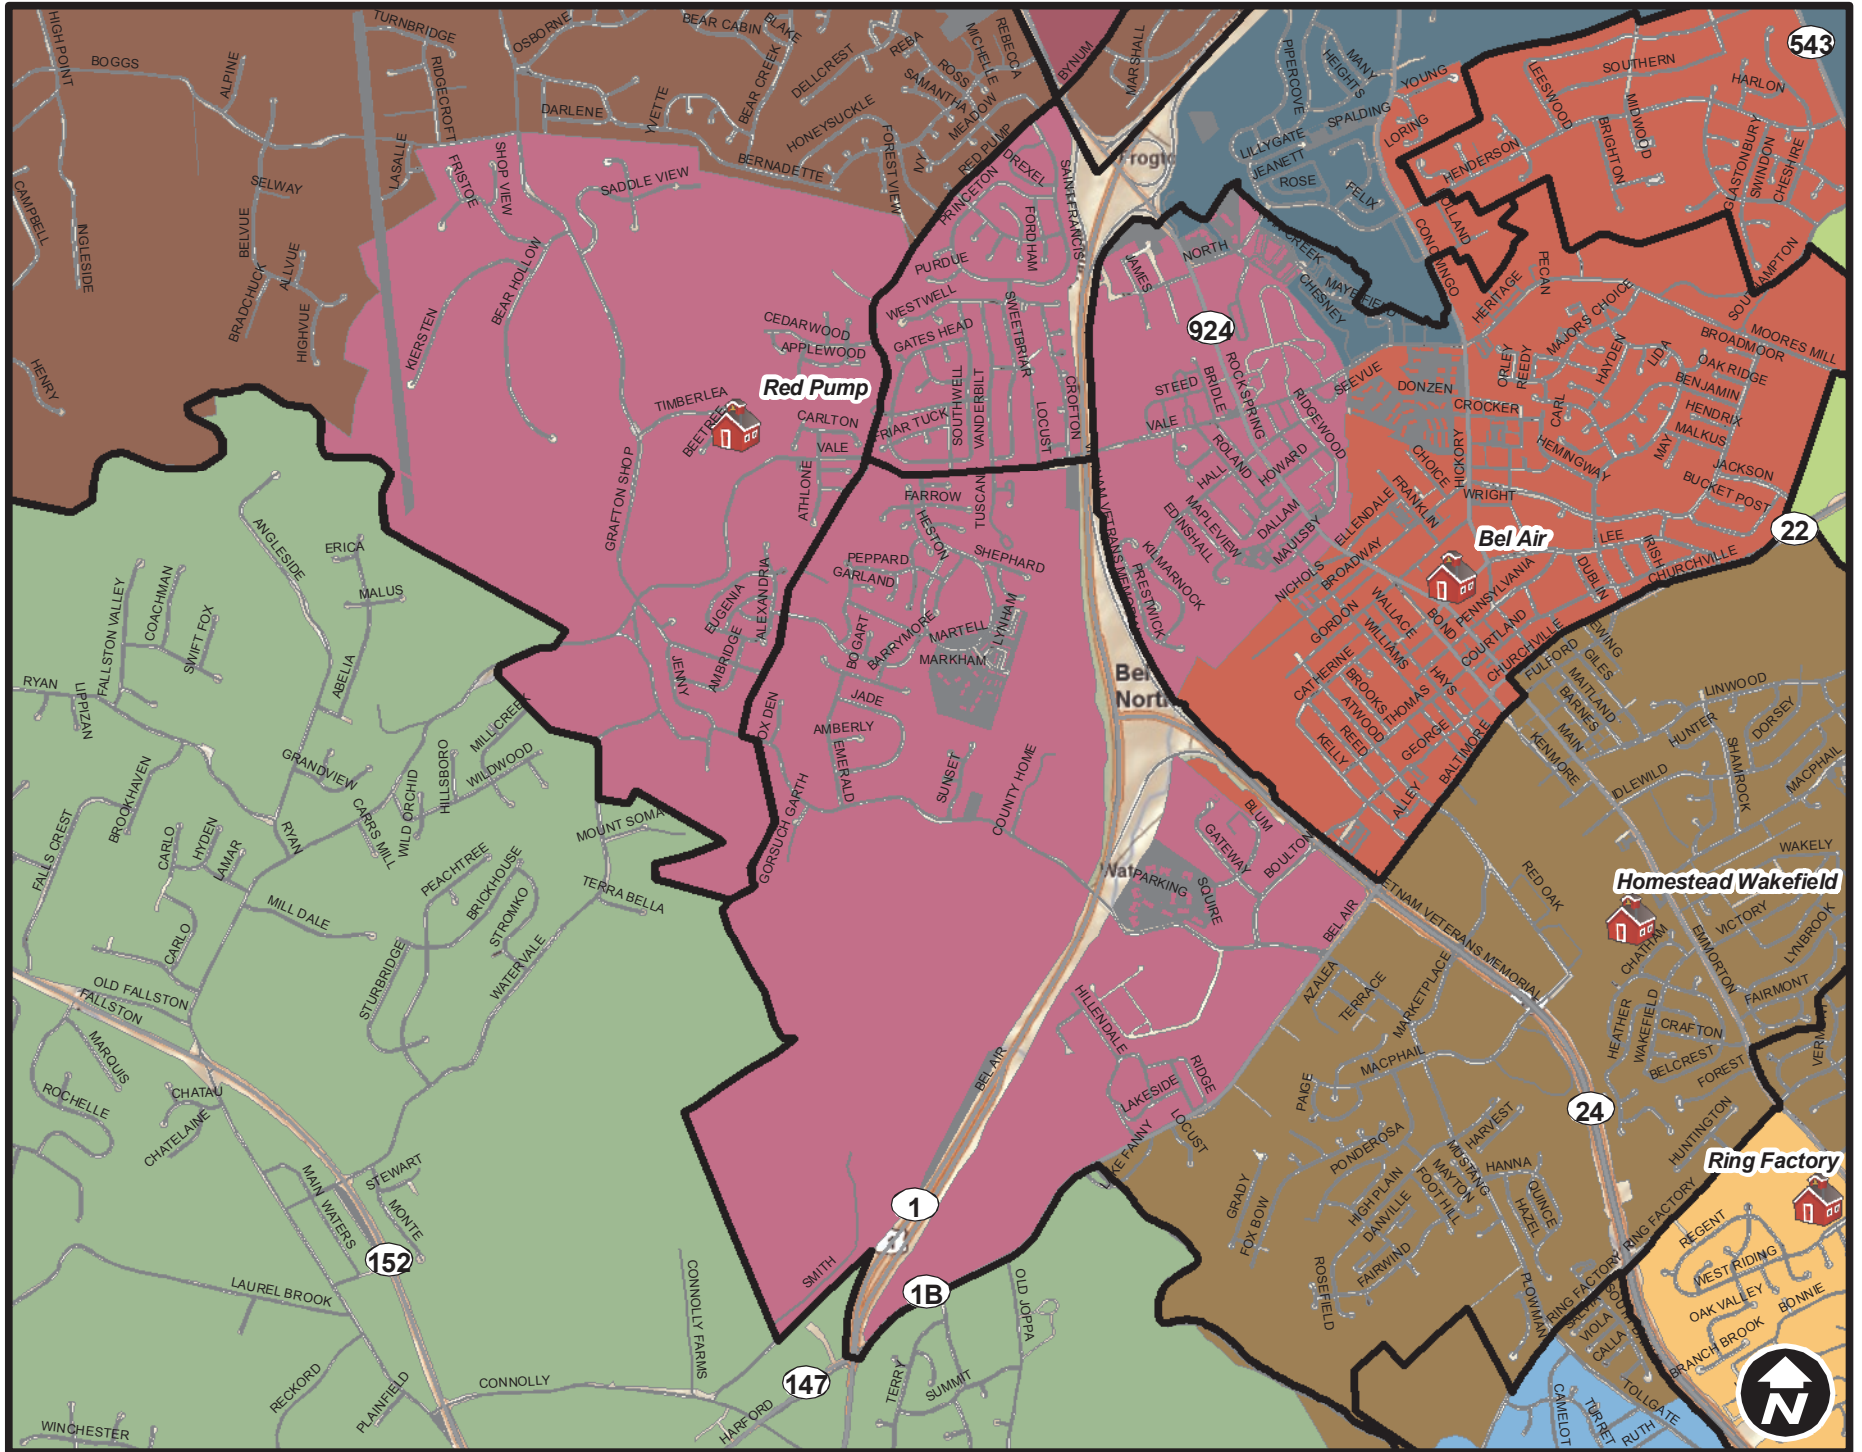

# Red Pump Elementary Proposed School District

0 0.2 0.4 0.8 1.2 1.6 Miles