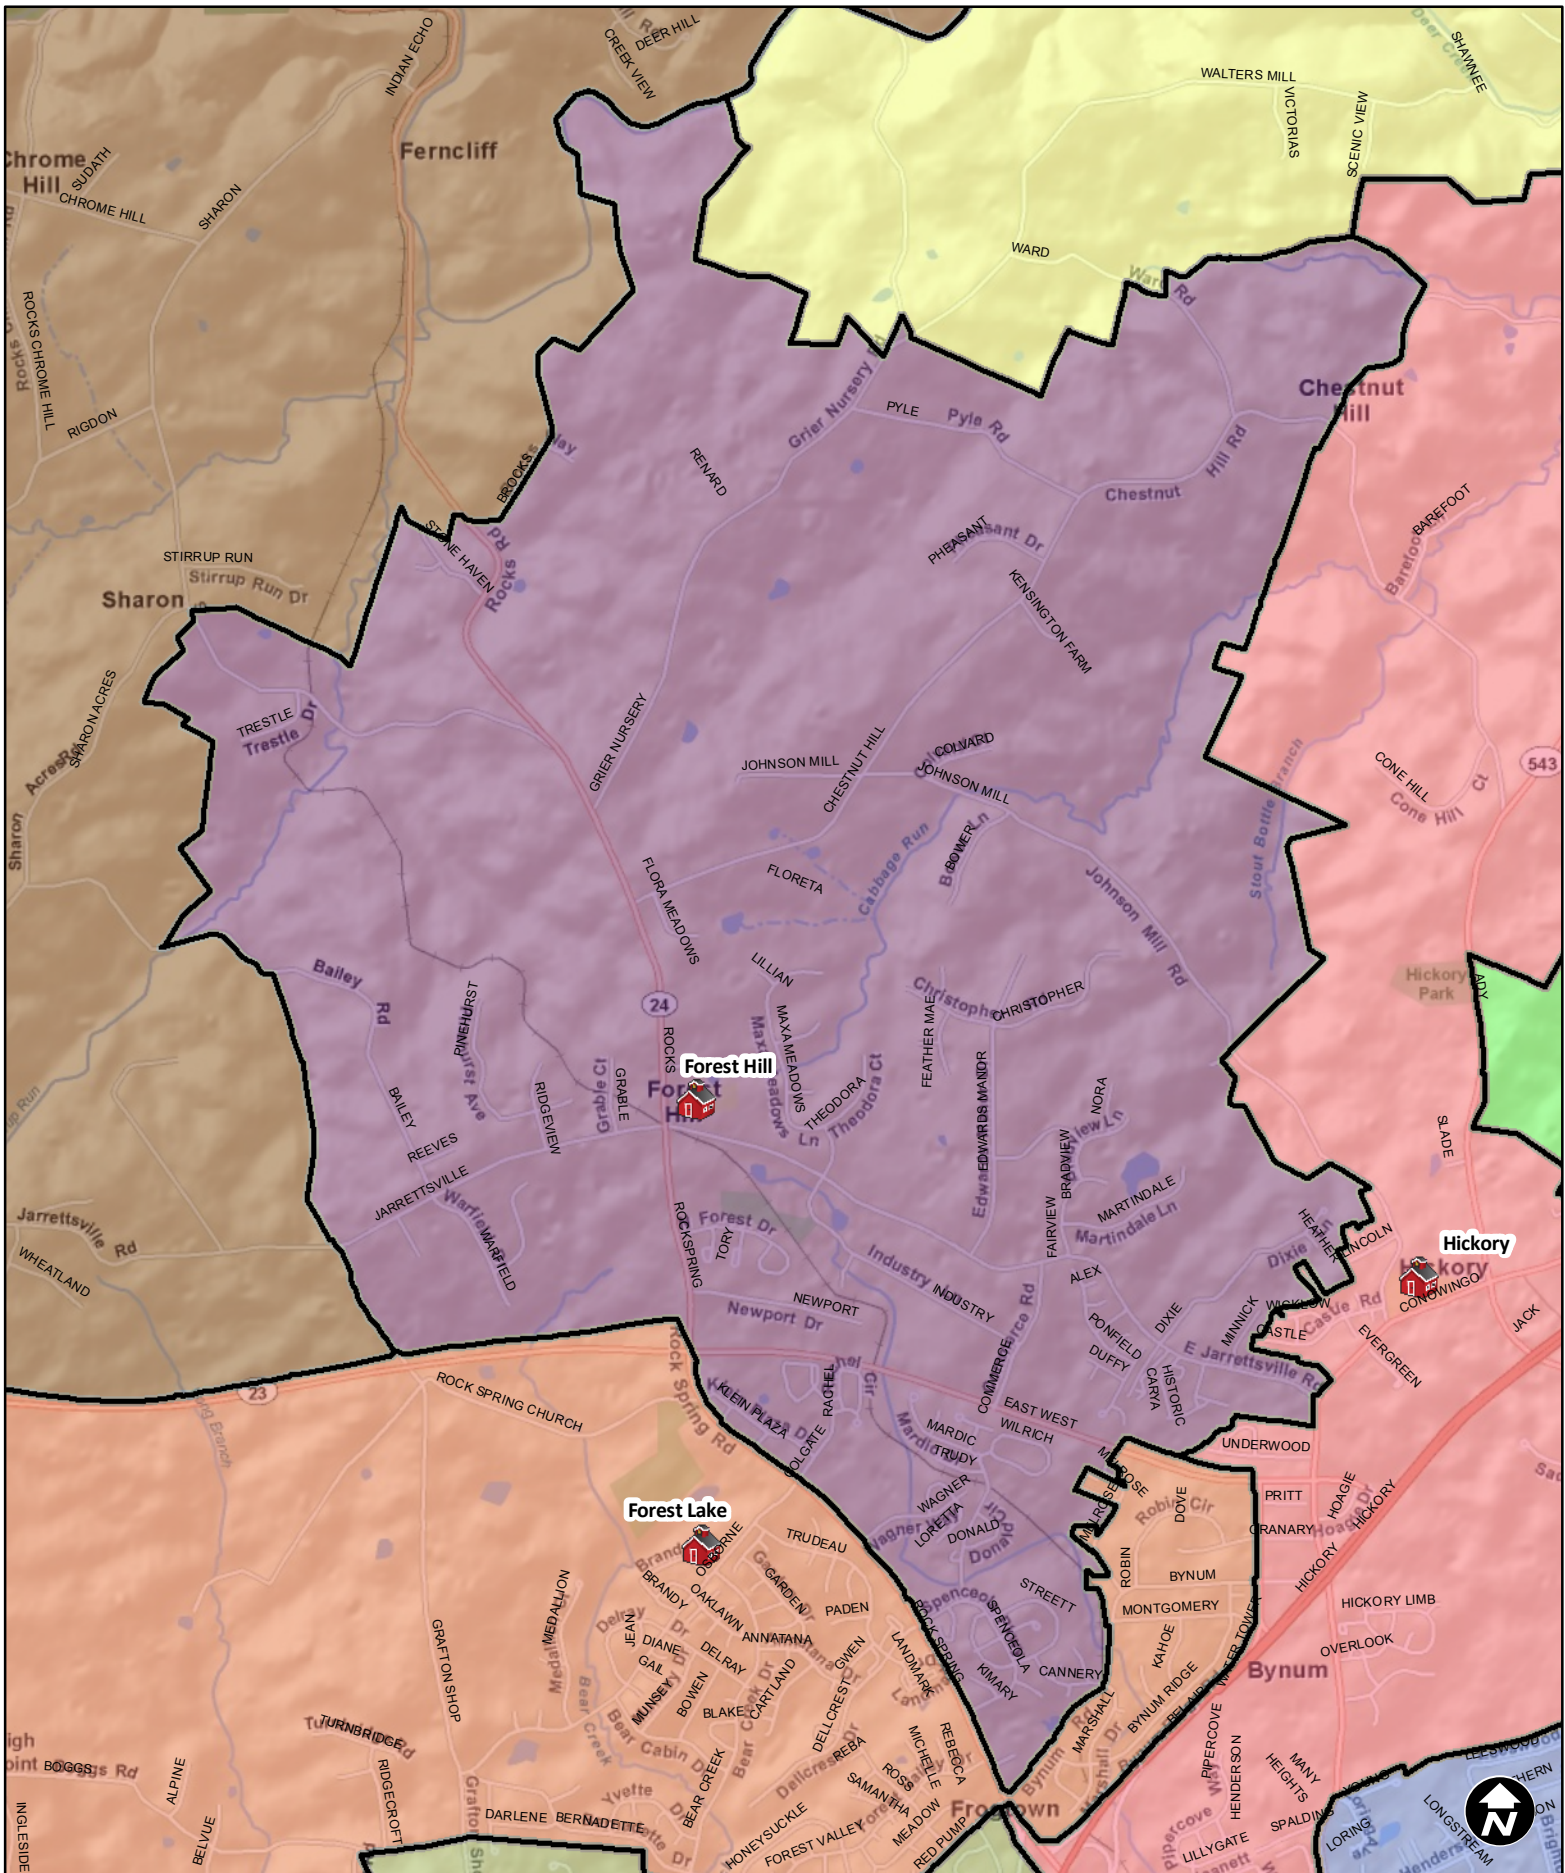

FOREST HILL ELEMENTARY DISTRICT

0 0.2 0.4 0.8 1.2 1.6 Miles

March 15, 2011