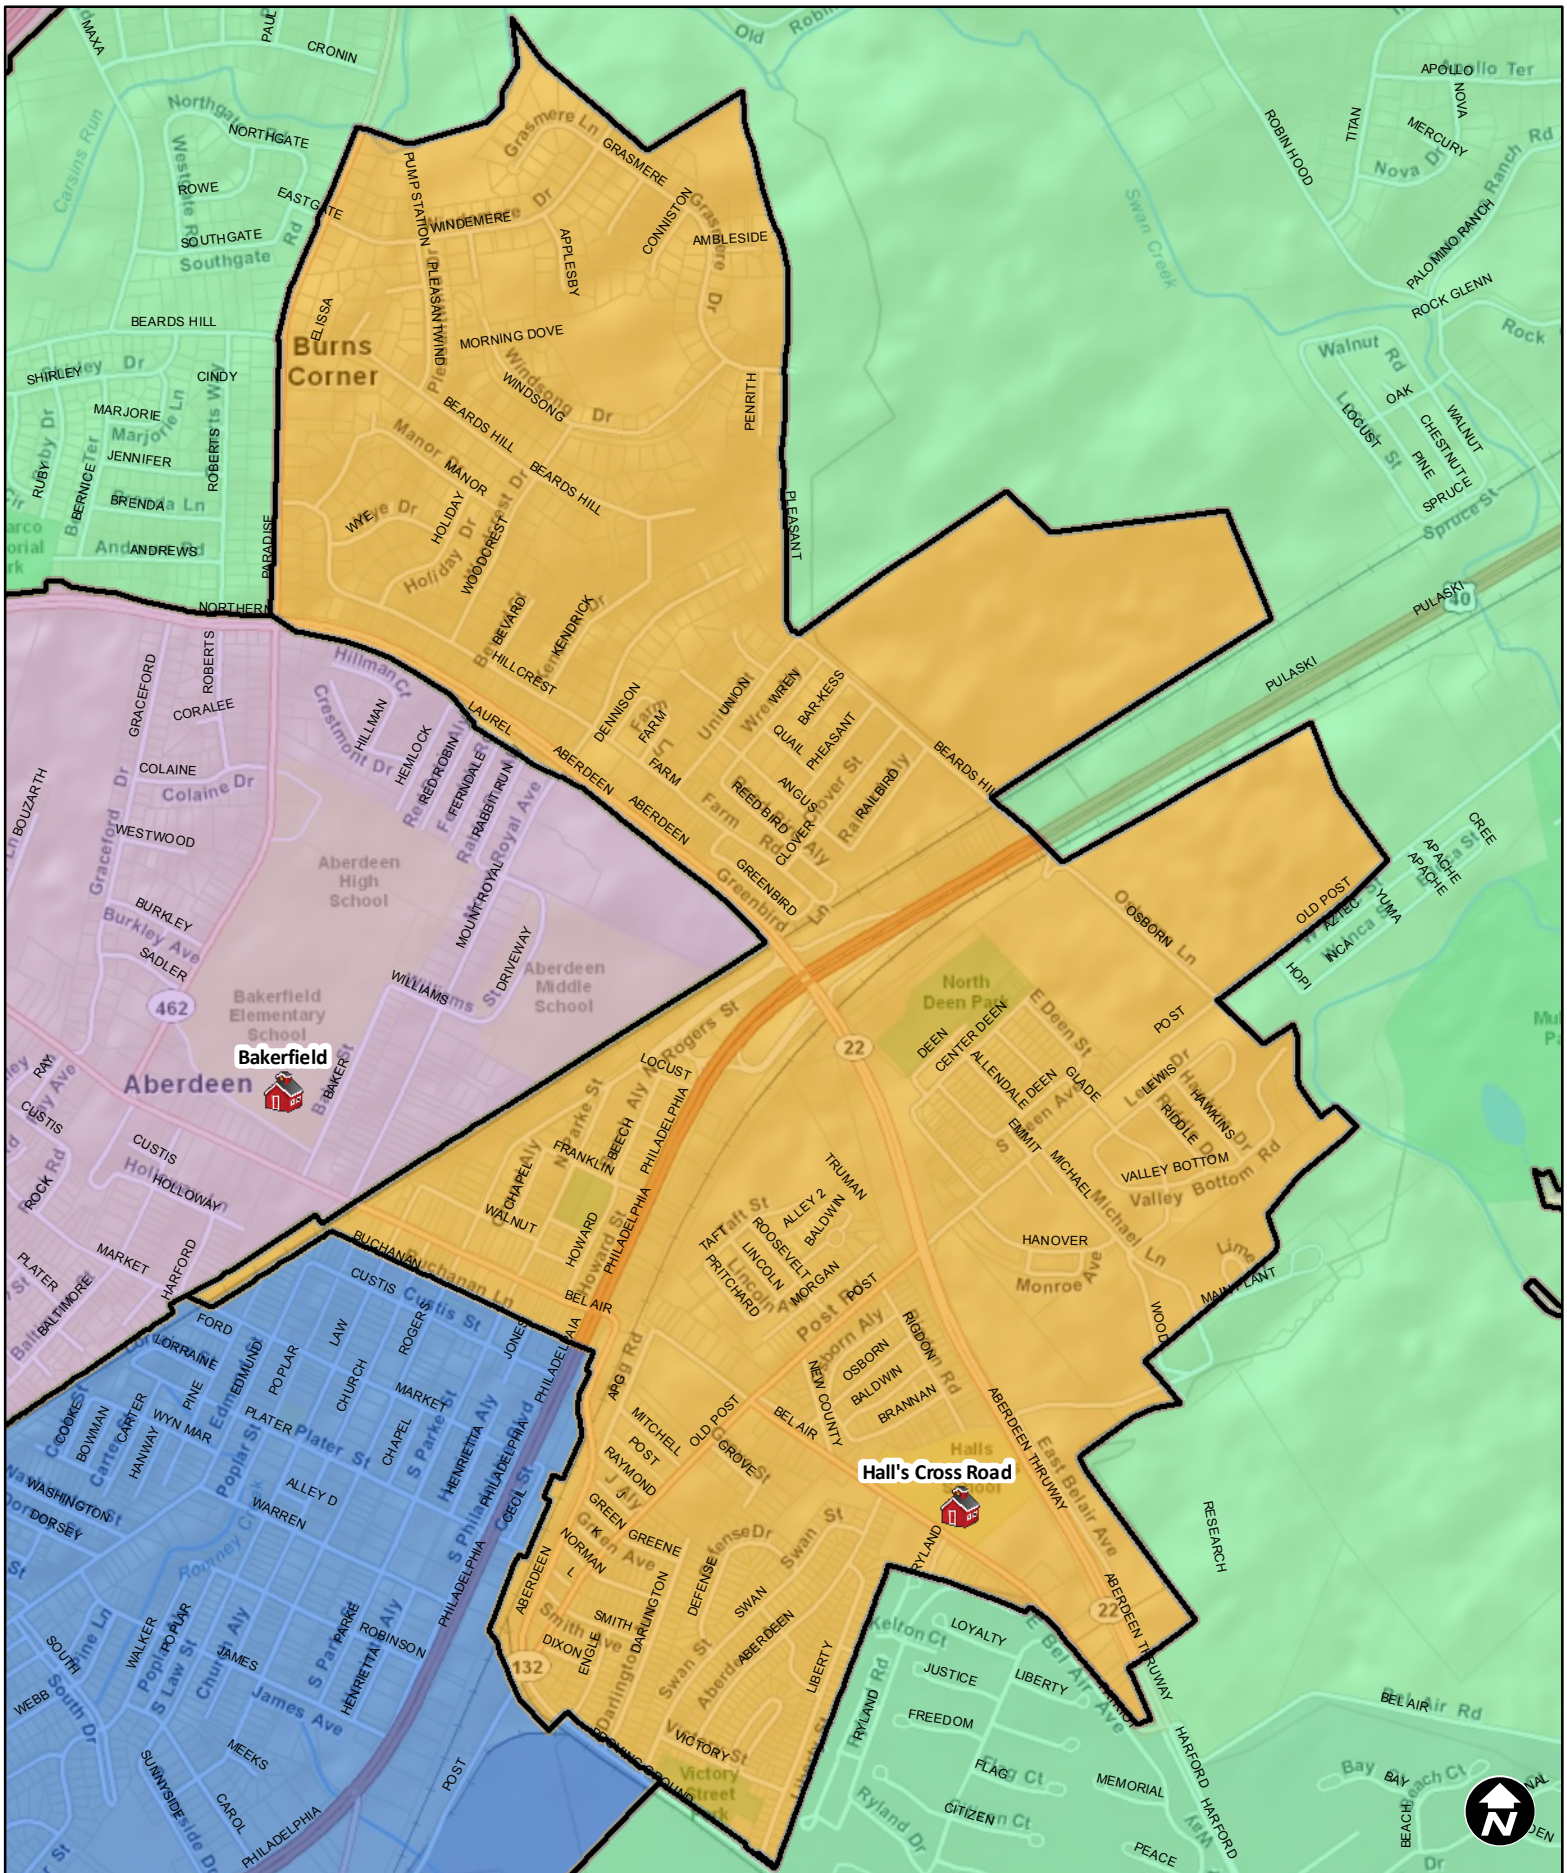

HALLS CROSS ROADS ELEMENTARY DISTRICT

0 0.1 0.2 0.4 0.6 0.8 Miles

March 15, 2011