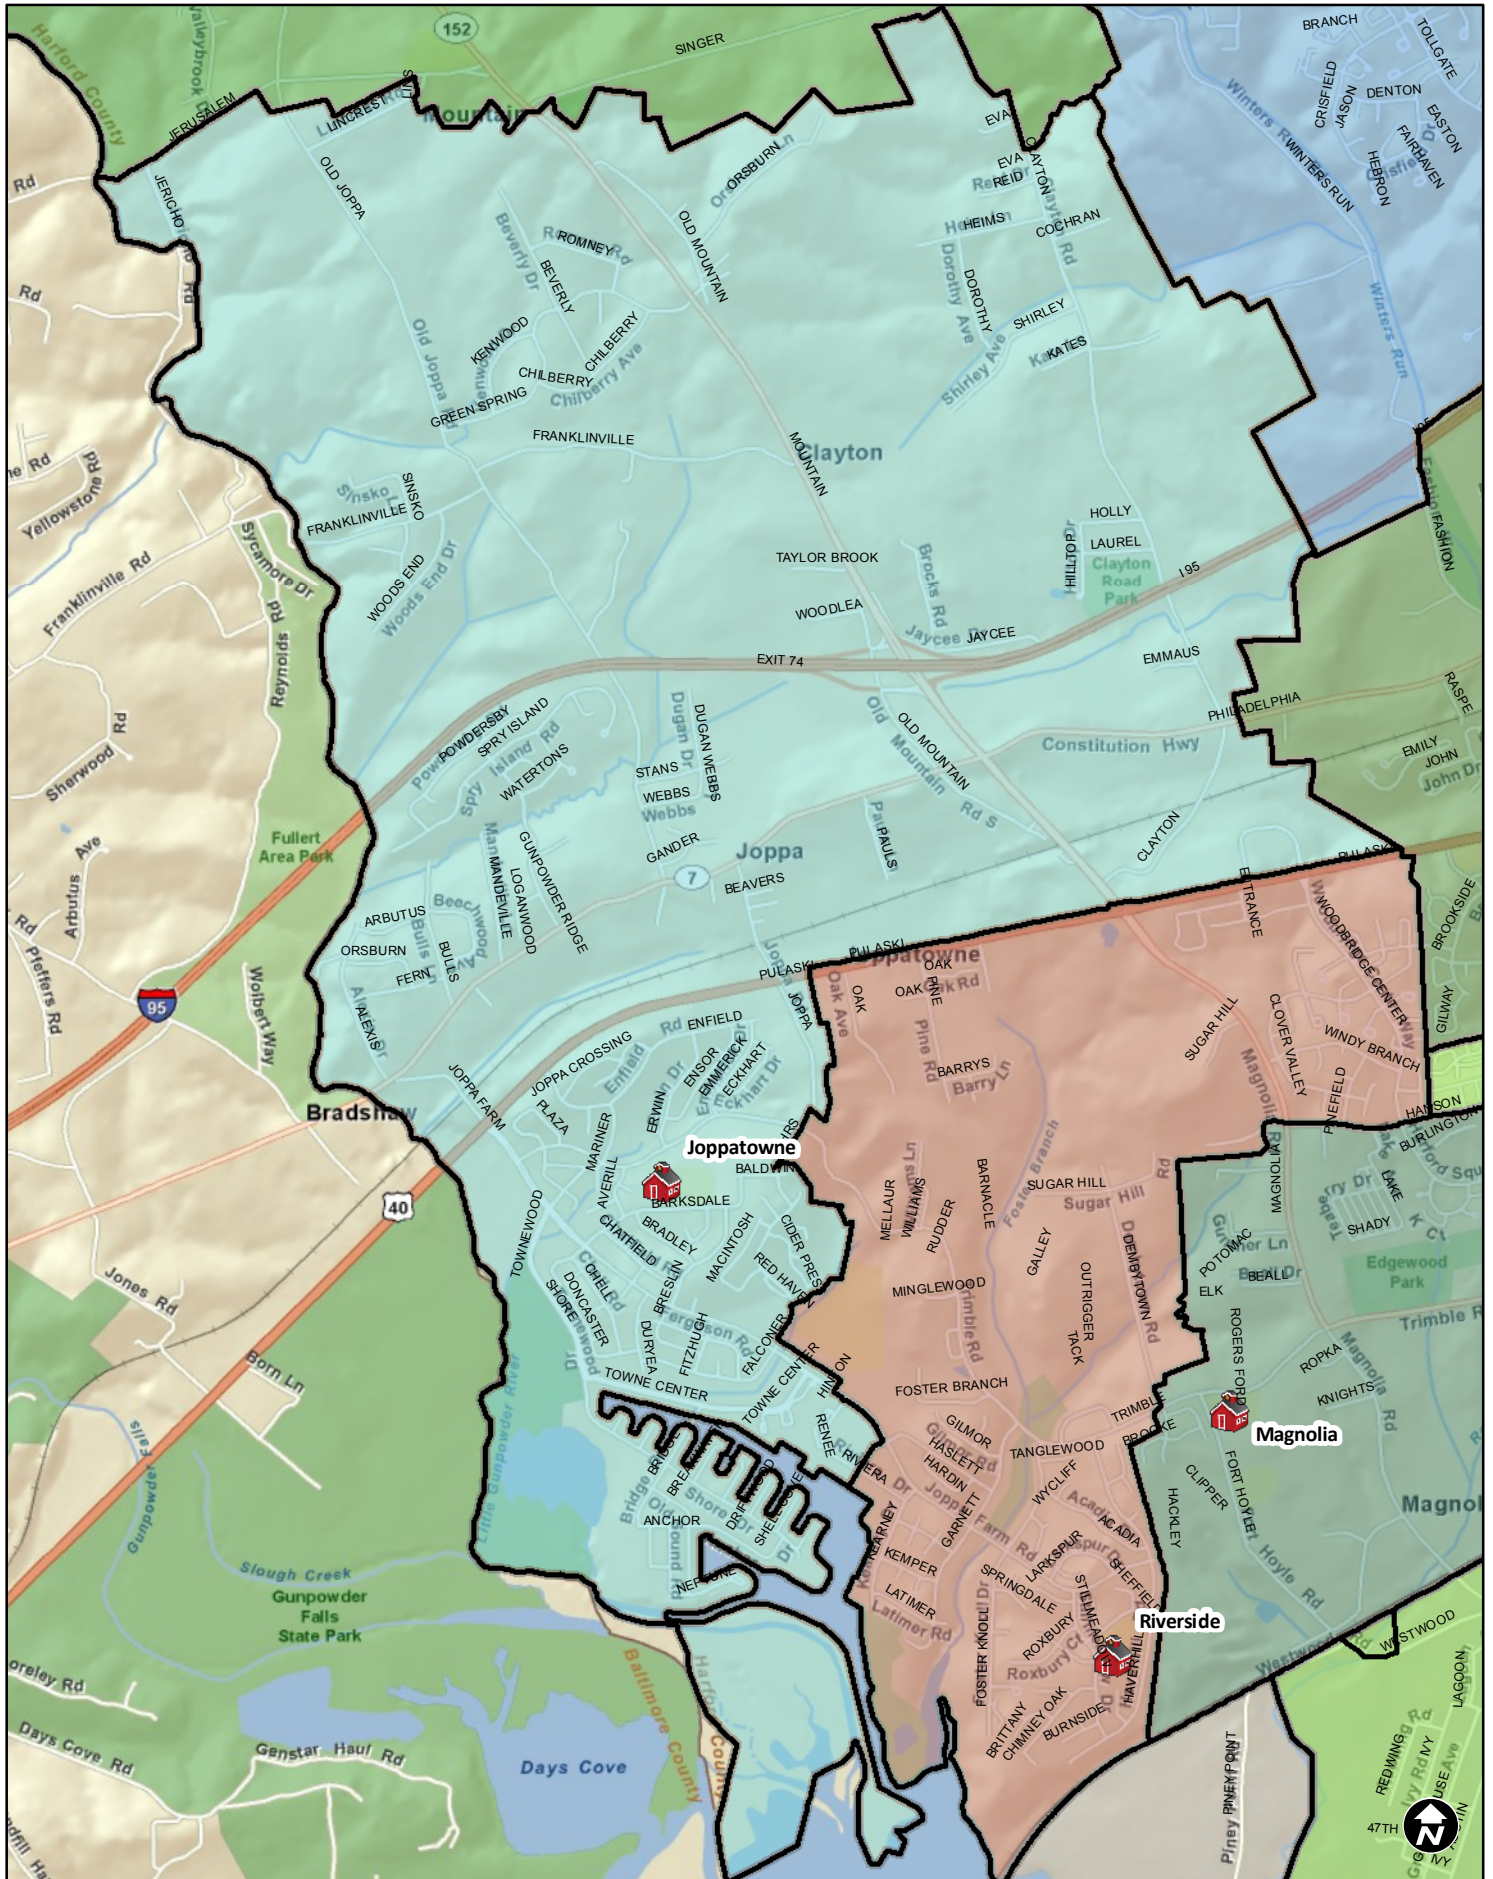

JOPPATOWNE ELEMENTARY DISTRICT

0 0.15 0.3 0.6 0.9 1.2 Miles

March 15, 2011