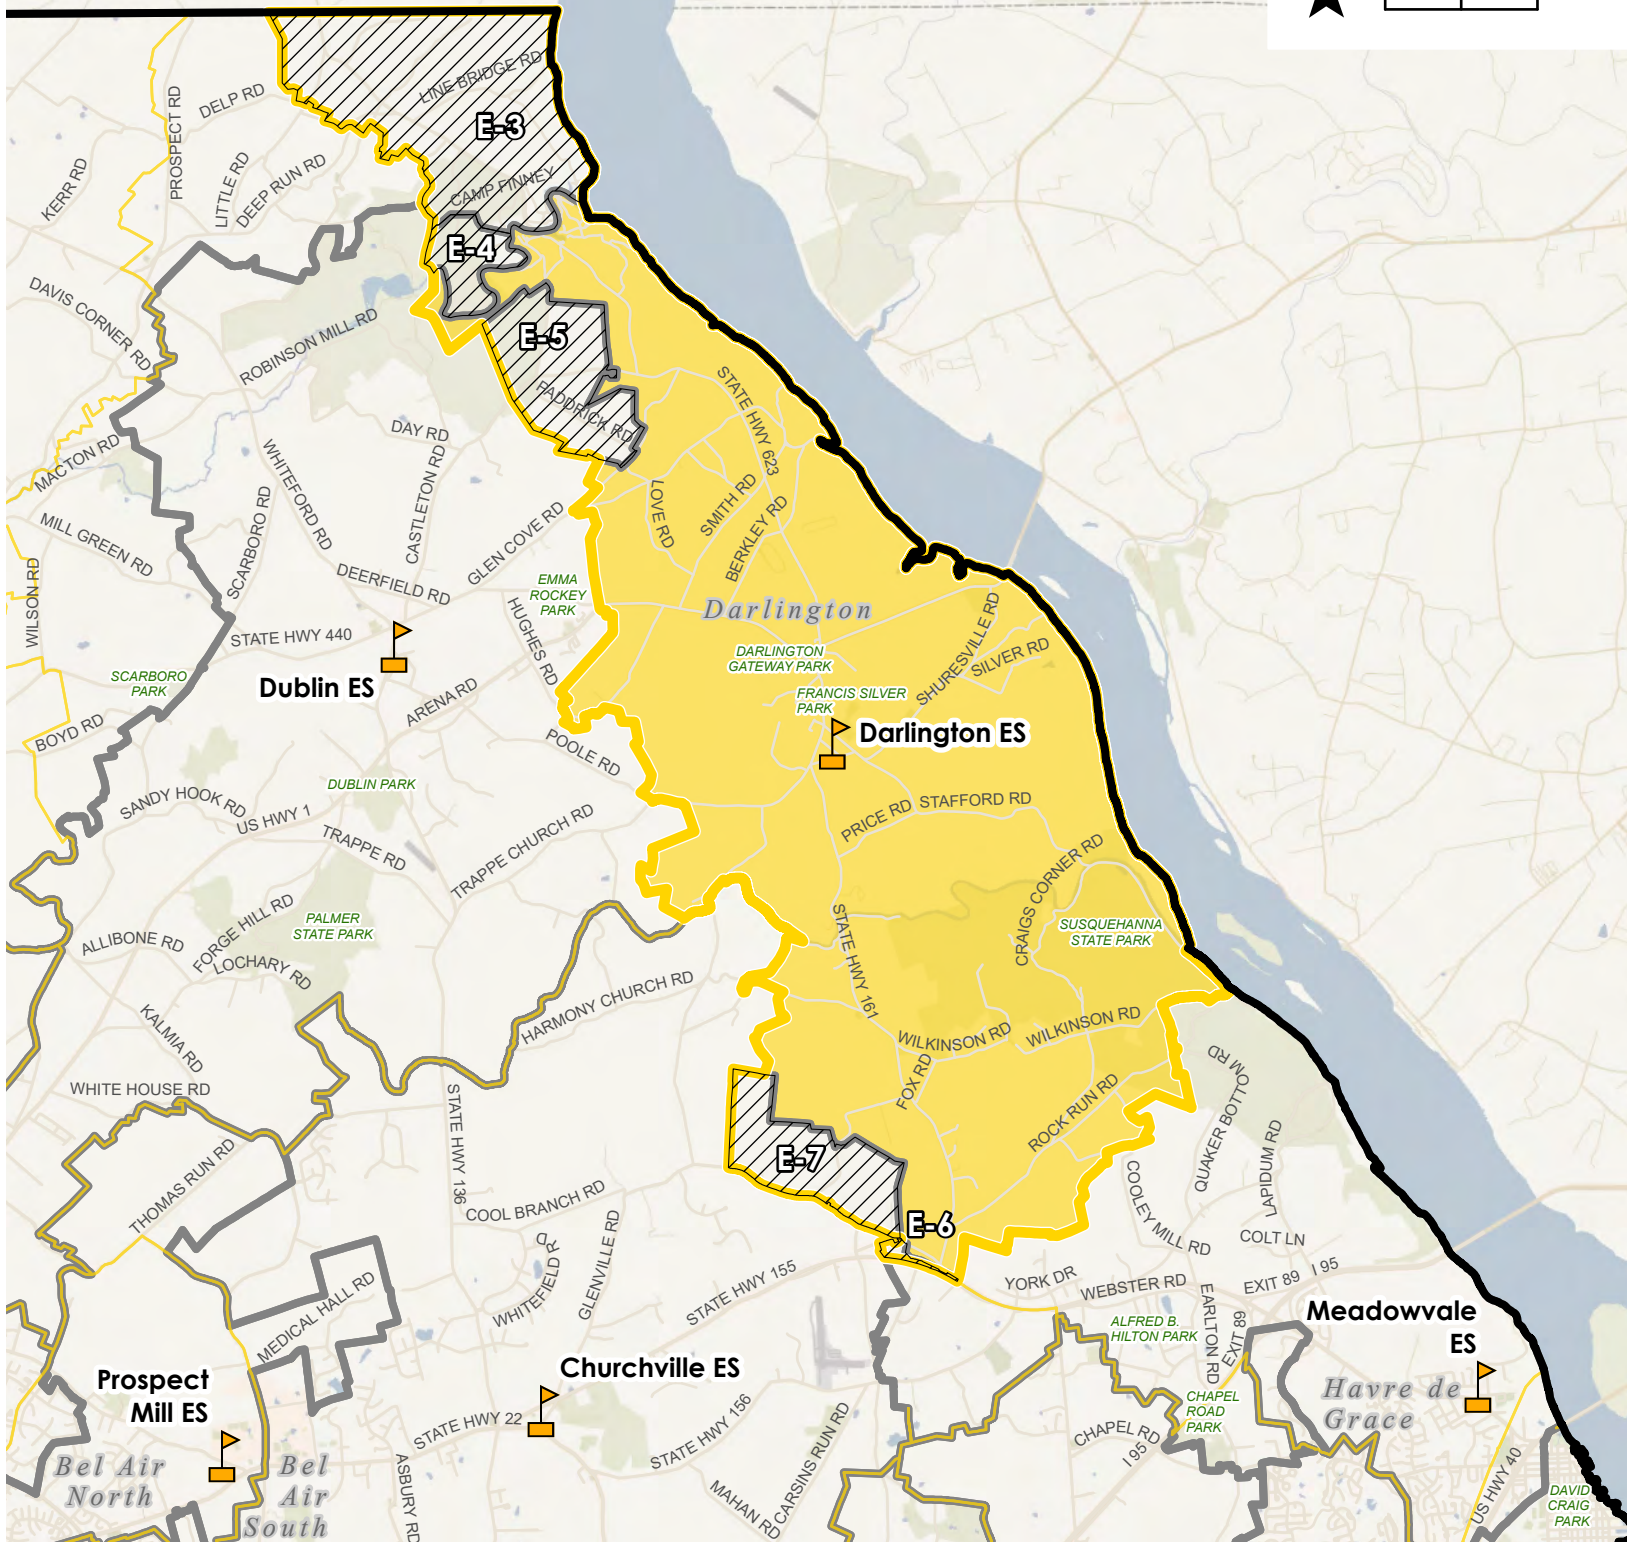

## Elementary School East (ESE)

# CEF 1 - Darlington ES

 Elementary School

 District Boundary

 Elementary School  
Attendance Area  
Boundary - CEF 1

 Elementary School  
Attendance Area  
Boundary - Existing

 Darlington ES

 Elementary School  
Attendance Area  
Boundary - Existing  
(Outline)

## Overview Map

### Overview Map