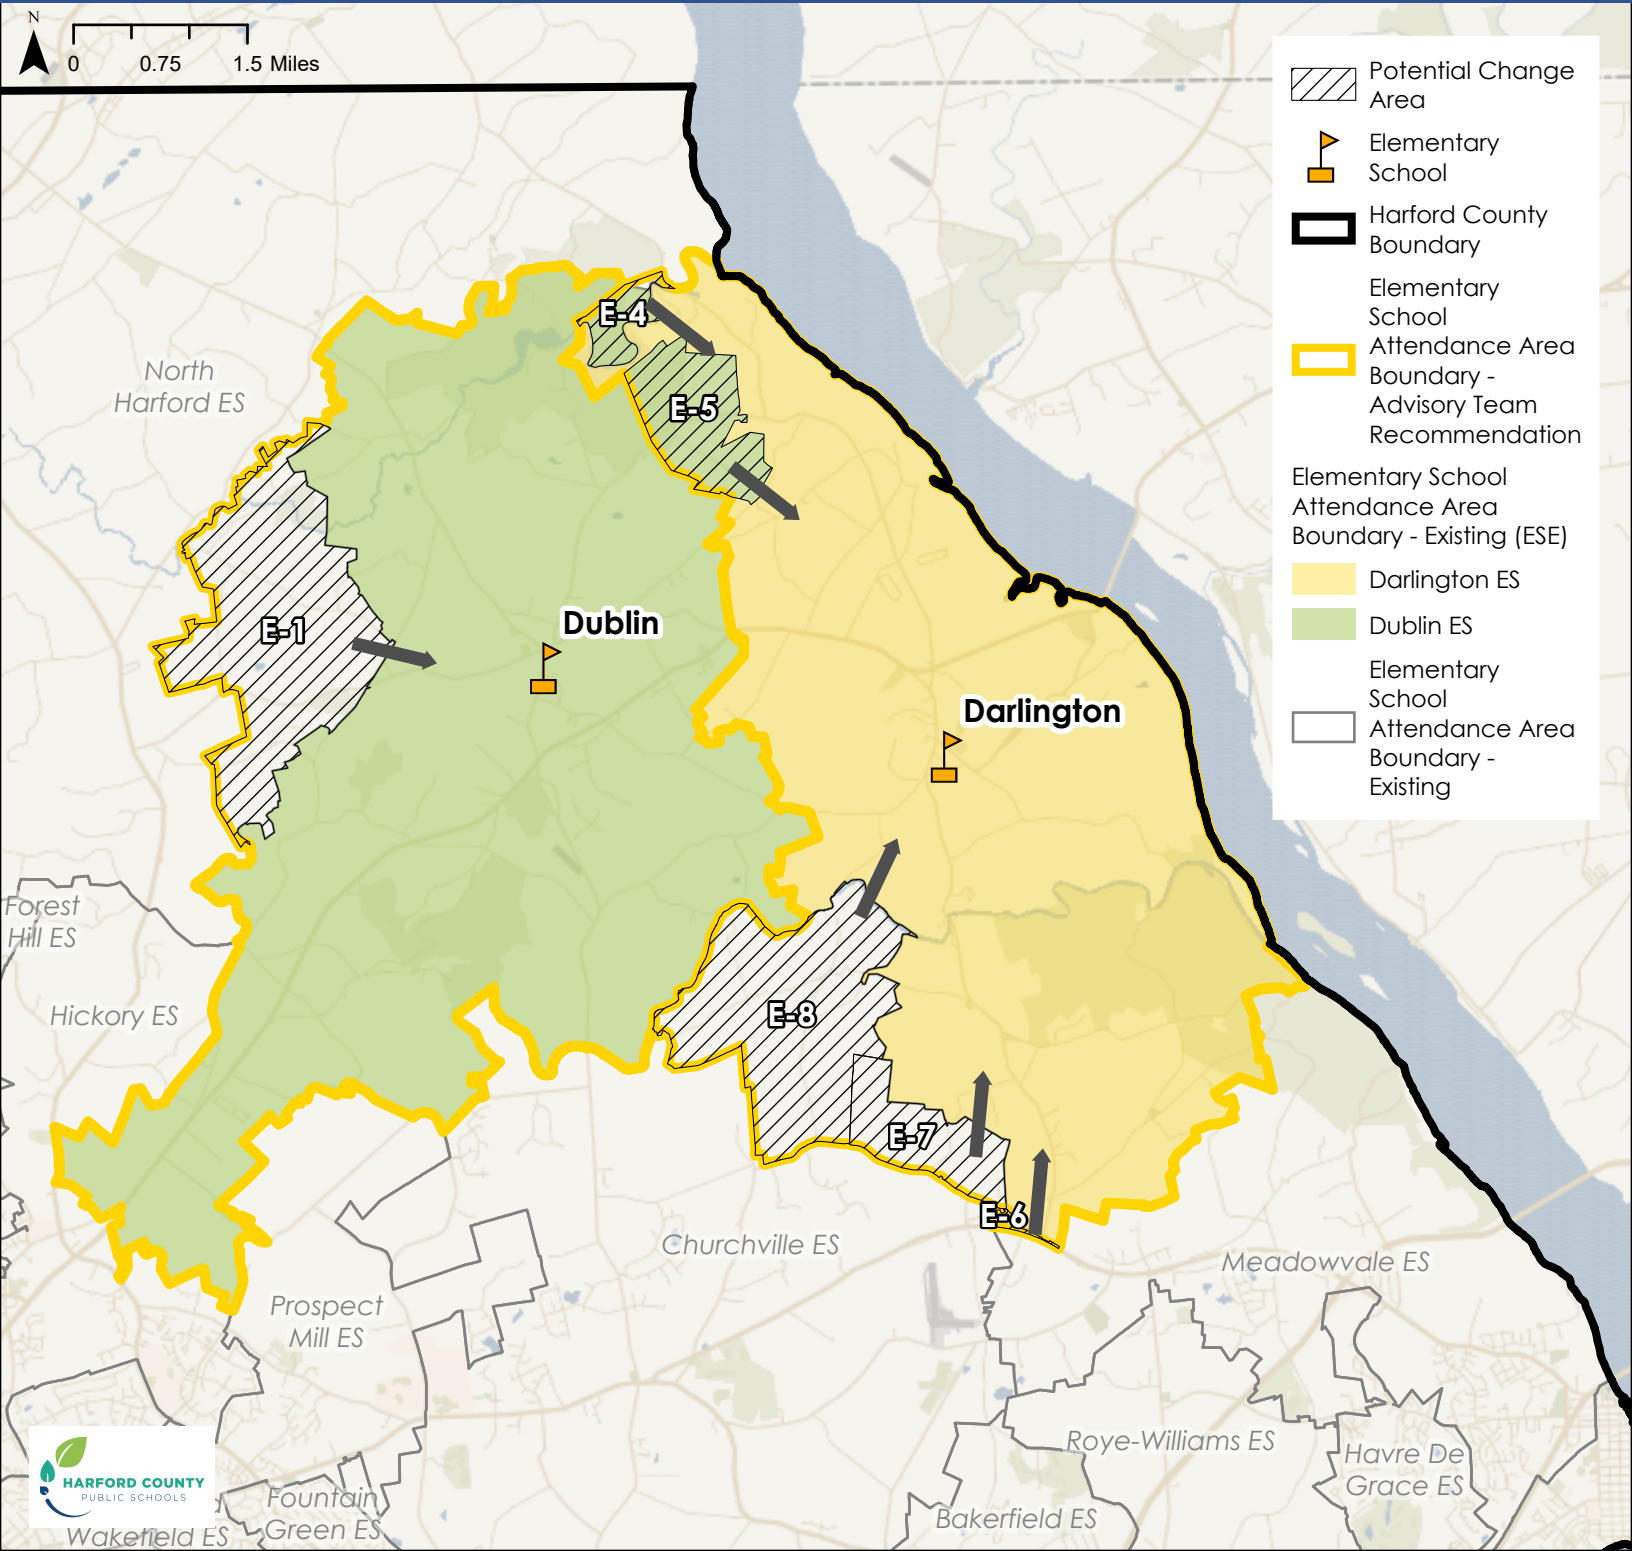

# District Overview - Advisory Team Recommendation

## Elementary School East (ESE)

# Advisory Team Elementary School Boundary Recommendation - Darlington ES

-  Elementary School
-  District Boundary
-  Advisory Team Elementary School Boundary
-  Boundary Recommendation for Darlington ES
-  Potential Change Area
- Current Configuration - Elementary Schools**
-  Darlington ES Current Attendance Area
-  Elementary School Attendance Area
-  Boundary Outline - Current Attendance Area

Potential Change Areas:  
 E-4: From Dublin ES to Darlington ES  
 E-5: From Dublin ES to Darlington ES  
 E-1: From North Harford ES to Dublin ES

**Overview Map**