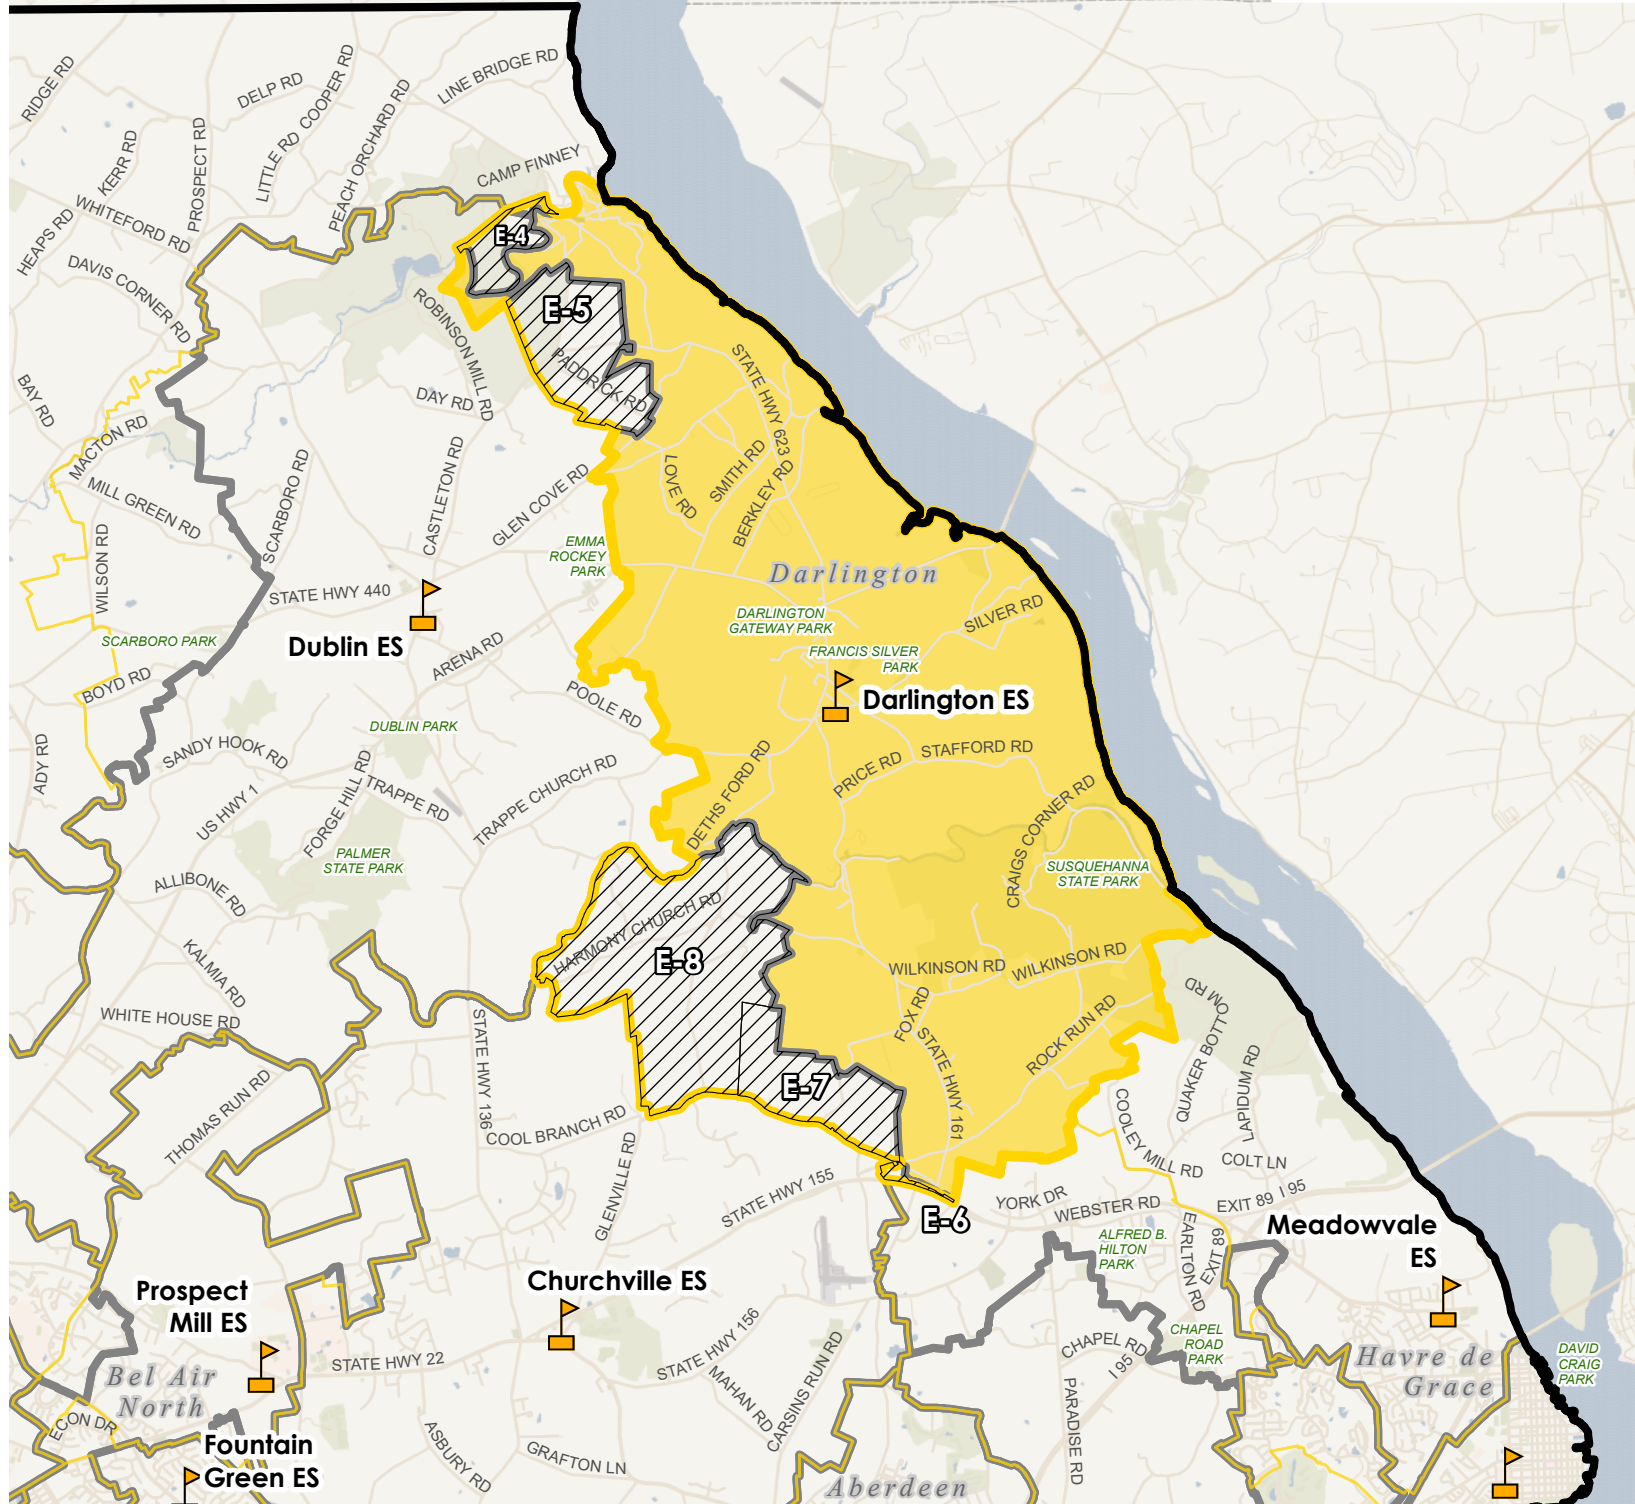

## Elementary School East (ESE)

# Advisory Team Elementary School Boundary Recommendation - Darlington ES

-  Elementary School
-  District Boundary
-  Advisory Team Elementary School Boundary
-  Boundary Recommendation for Darlington ES
-  Potential Change Area
- Current Configuration - Elementary Schools**
-  Darlington ES Current Attendance Area
-  Elementary School Attendance Area
-  Boundary Outline - Current Attendance Area

## Potential Change Areas:

- E-4: From Dublin ES to Darlington ES
- E-5: From Dublin ES to Darlington ES
- E-6: From Meadowvale ES to Darlington ES
- E-7: From Churchville ES to Darlington ES
- E-8: From Churchville ES to Darlington ES

Potential Change Areas:  
 E-4: From Dublin ES to Darlington ES  
 E-5: From Dublin ES to Darlington ES  
 E-1: From North Harford ES to Dublin ES

**Overview Map**