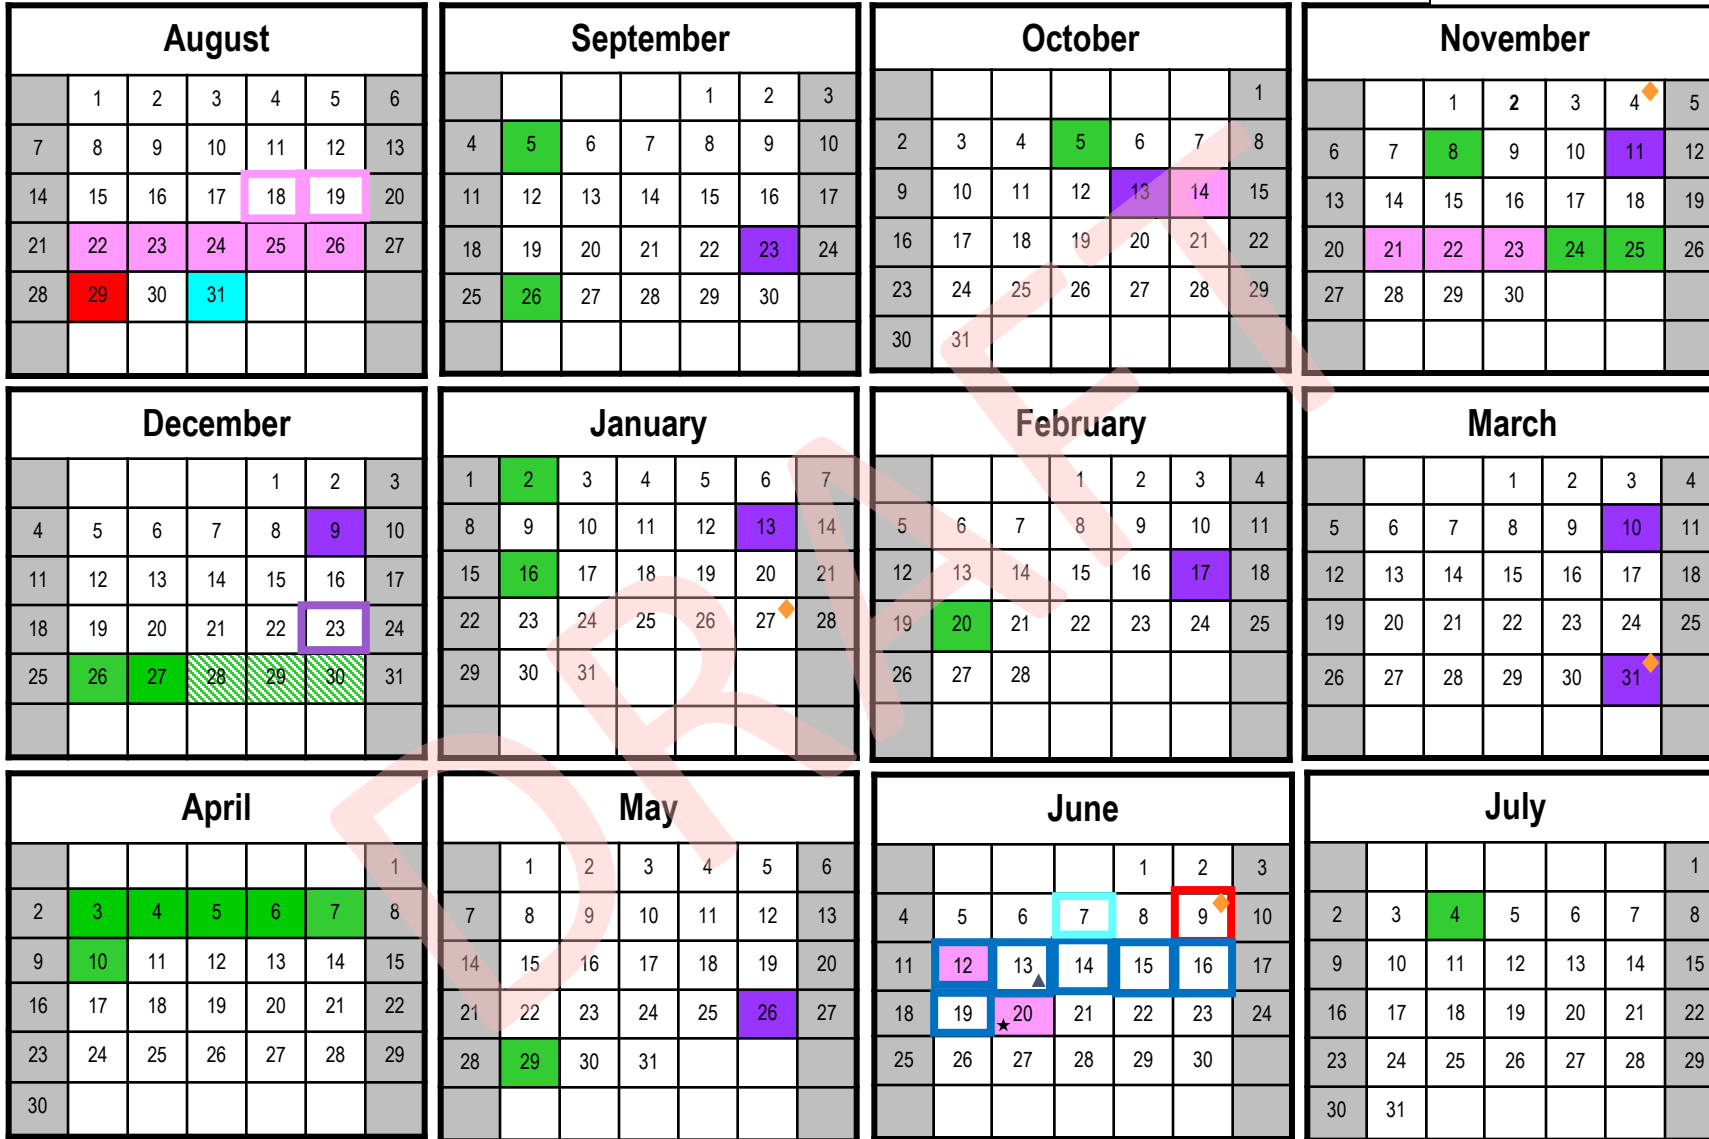

HCPS Proposed 2022-2023 School Calendar Draft

August 29, 2022 Start Date

Quarters
 1st: Aug. 29 - Nov. 4 = 46 days
 2nd: Nov. 7 - Jan. 27 = 47 days
 3rd: Jan. 30 - March 31 = 44 days
 4th: April 3 - June 9 = 43 days

Closures

Schools and Offices Closures

- Monday, September 5, 2022 (Labor Day)
- Monday, September 26, 2022 (Rosh Hashanah)
- Wednesday, October 5, 2022 (Yom Kippur)
- Tuesday, November 8, 2022 (Elections)
- Monday, January 16, 2023 (Martin Luther King, Jr. Day)
- Monday, February 20, 2023 (Presidents Day)
- Monday, May 29, 2023 (Memorial Day)

Three-hour early dismissal days

- Friday, September 23
- Thursday, October 13
- Friday, November 11 (Veteran's Day)
- Friday, December 9
- Friday, December 23
- Friday, January 13
- Friday, February 17
- Friday, March 10
- Friday, March 31
- Friday, May 26