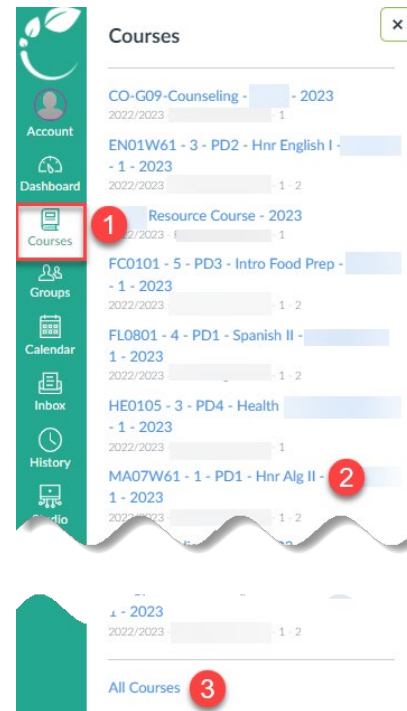

## Where do I begin?

The **Dashboard** is the landing page after you login to Canvas.

Click a course tile to open a course.

# Canvas Quick Start Guide for Middle and High School Students

## Can't see some of your courses?

1. View your courses by clicking on **Courses** in the Global Navigation toolbar.
2. To open a course, click the course name.
3. Select **All Courses** to see all your classes