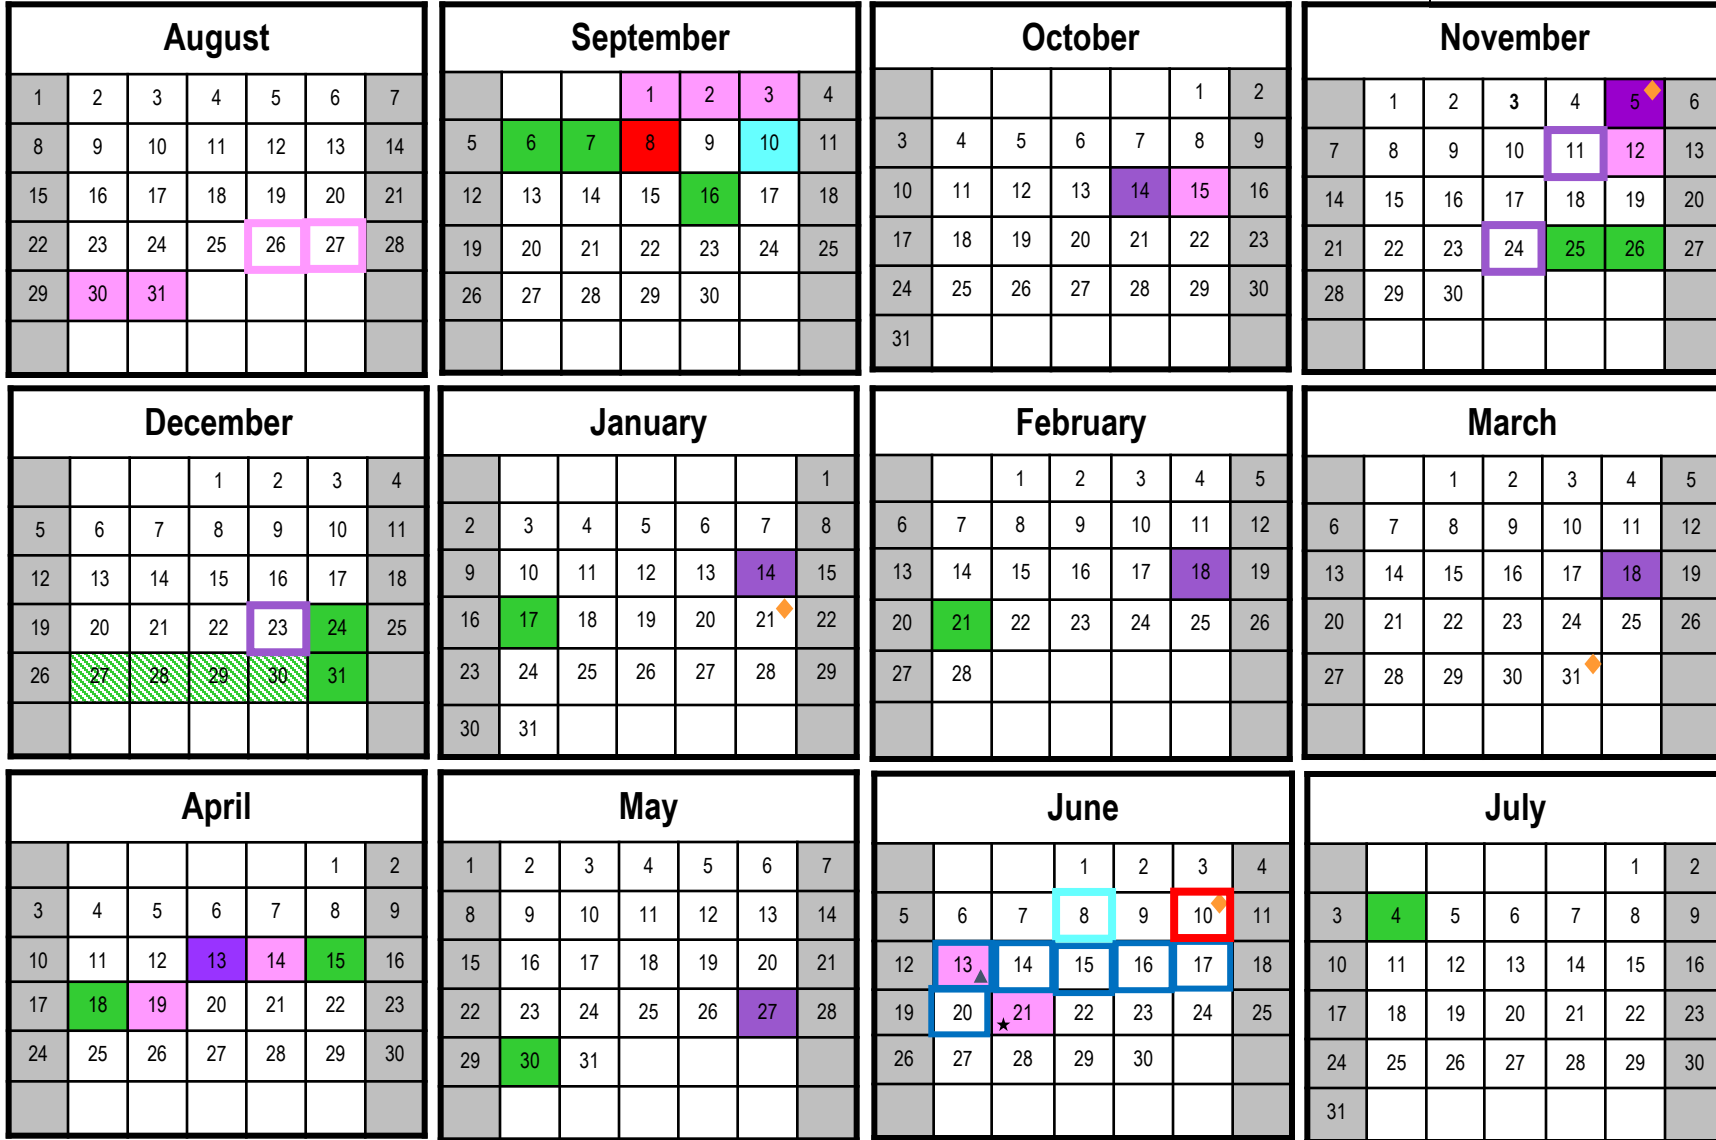

# Harford County Public Schools Proposed 2021-2022 School Calendar

**Quarters**  
 1<sup>st</sup>: Sept. 8 - Nov. 5 = 41 days  
 2<sup>nd</sup>: Nov. 8 - Jan. 21 = 45 days  
 3<sup>rd</sup>: Jan. 24 - March 31 = 48 days  
 4<sup>th</sup>: April 1 - June 10 = 46 days

- 1st Day of School
- 1st Day of School – Pre-K
- Scheduled Closings- Schools & Offices
- 3-hour Early Dismissal for All Schools
- Professional Development
- Potential PD Make Up Day
- Weekend
- Last Day of School – Pre-K
- Scheduled Closings- Schools
- 3-hour Early Dismissal- All Schools & Offices
- New Teacher Professional Development
- Potential Inclement Weather Make-Up Day
- Assessment Windows (testing dates vary by school)
- PD Contingent on Student's Last Day