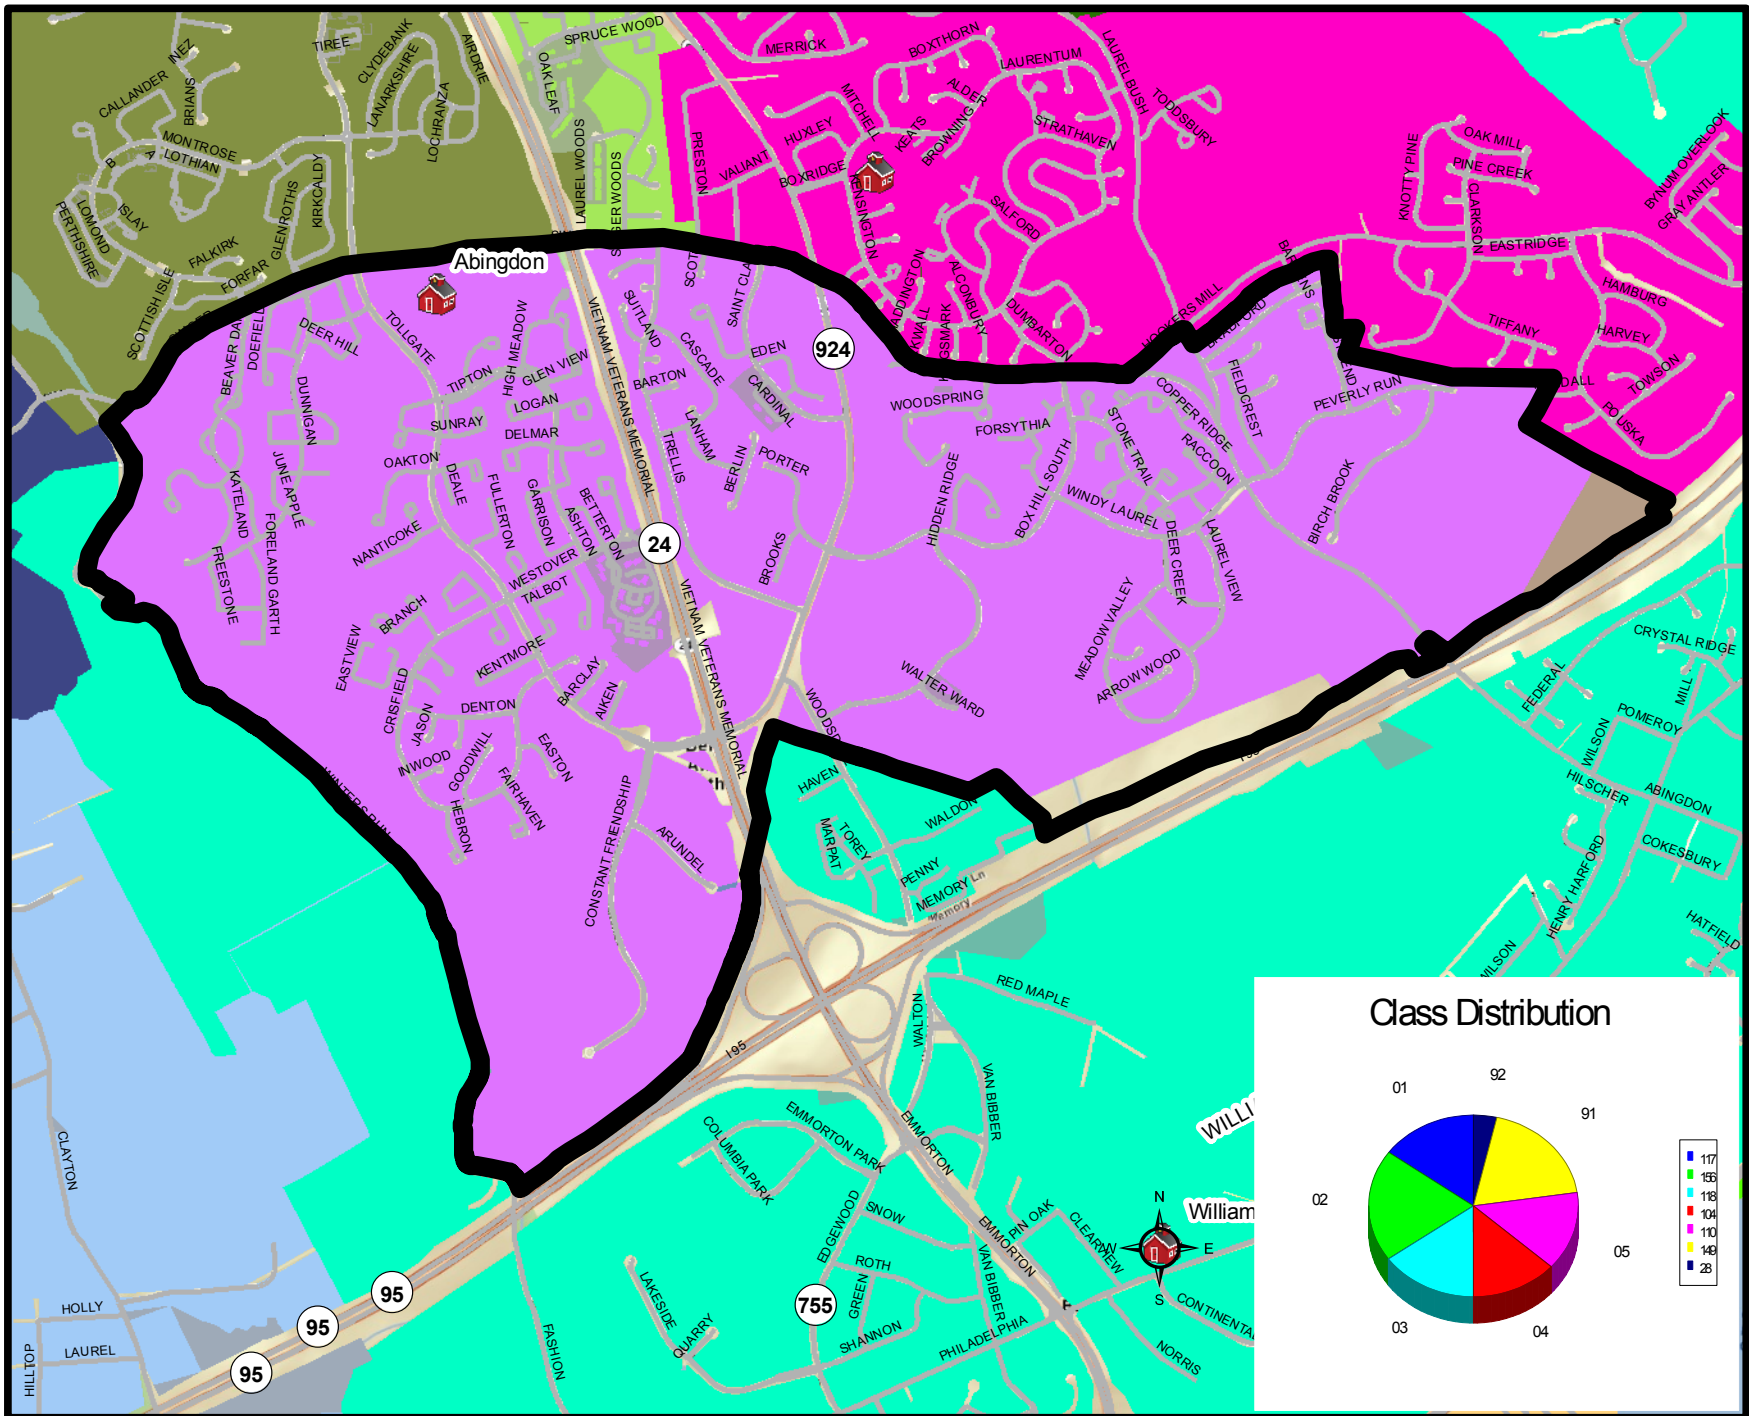

Abingdon Elementary Proposed School District

0 0.125 0.25 0.5 0.75 1 Miles

September 2010