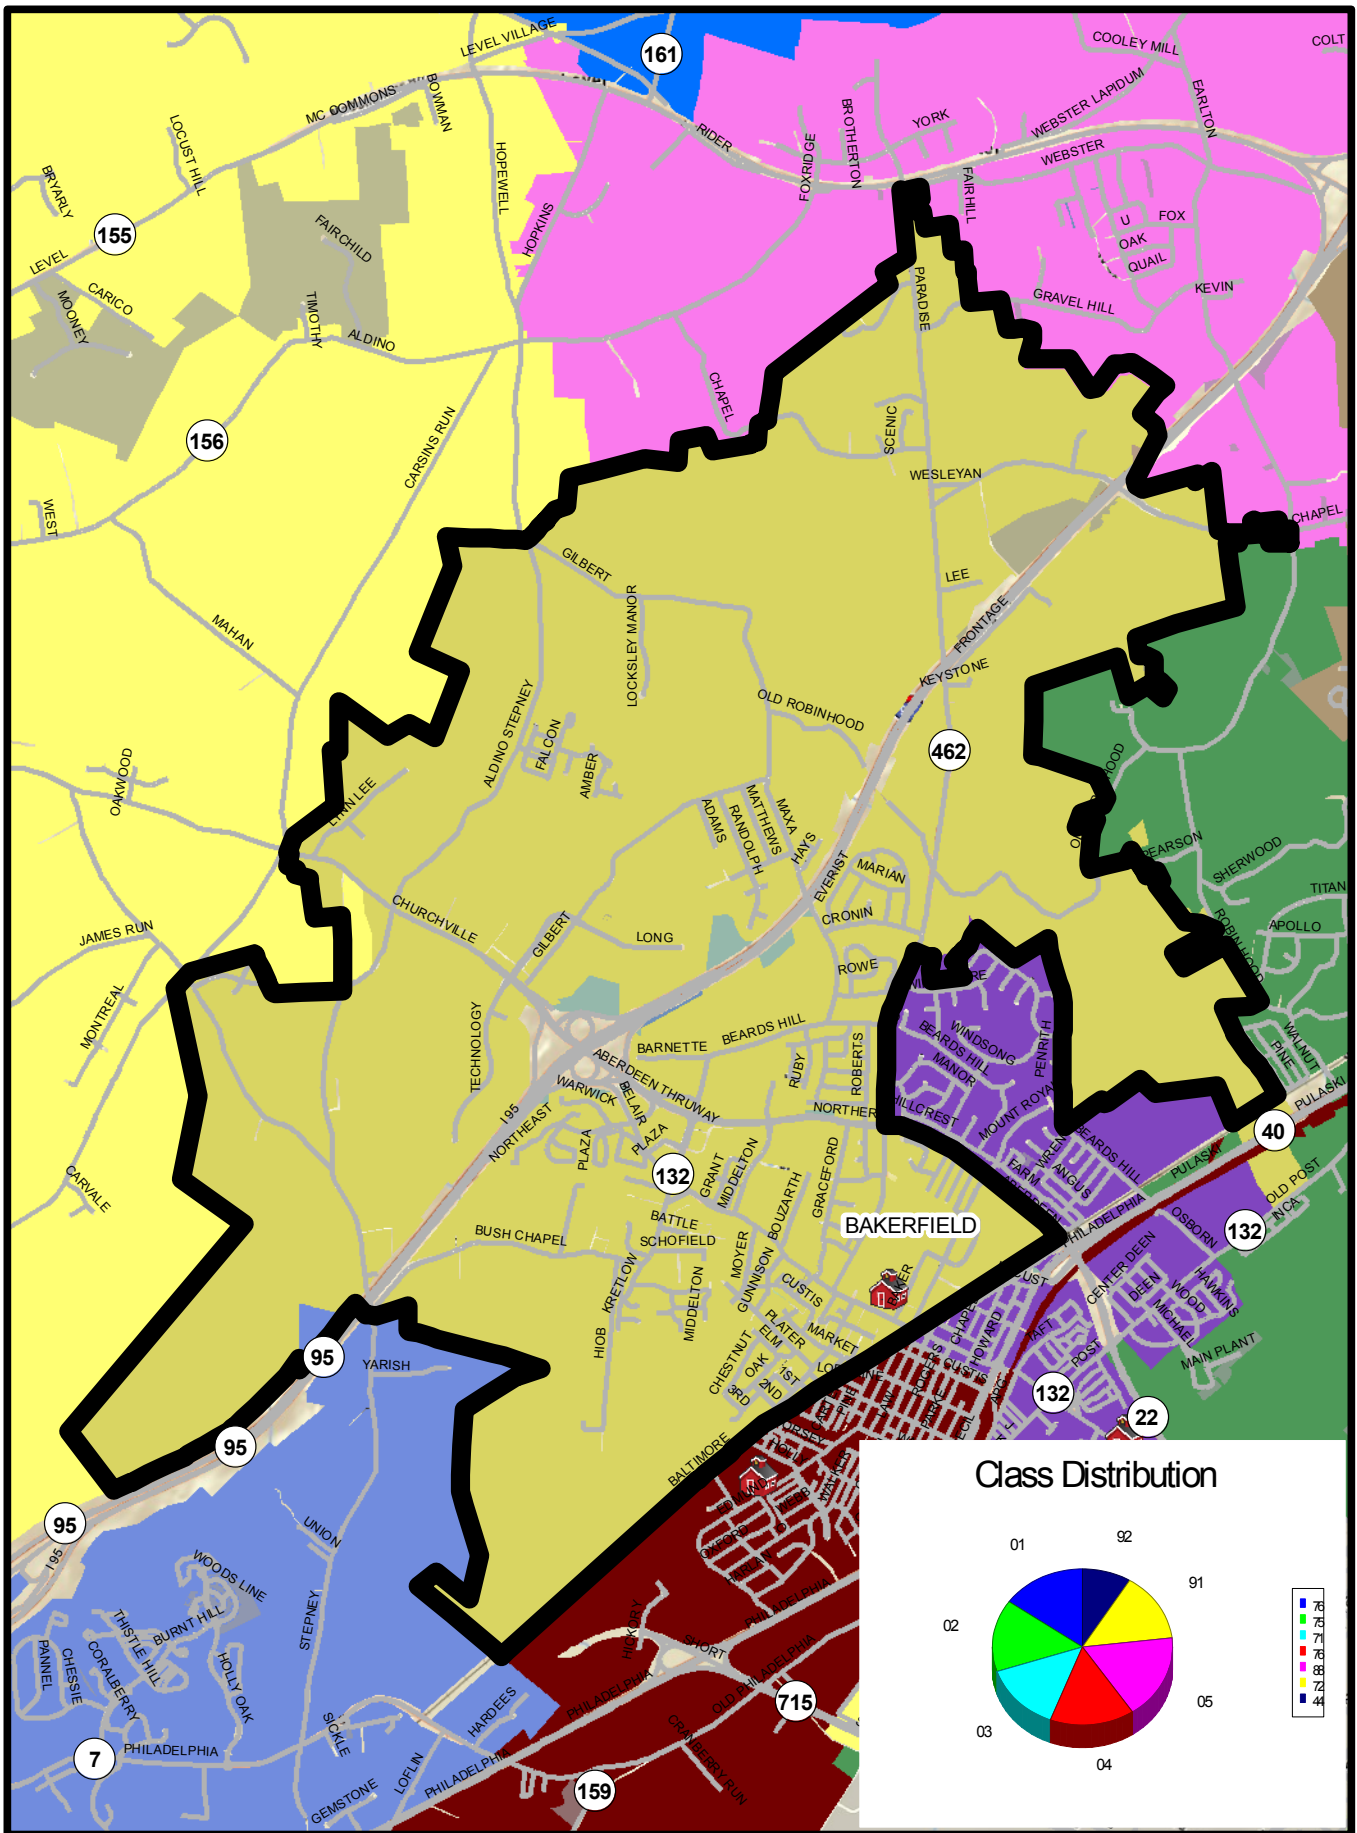

Bakerfield Elementary Proposed School District

0 0.2 0.4 0.8 1.2 1.6 Miles

September 2010