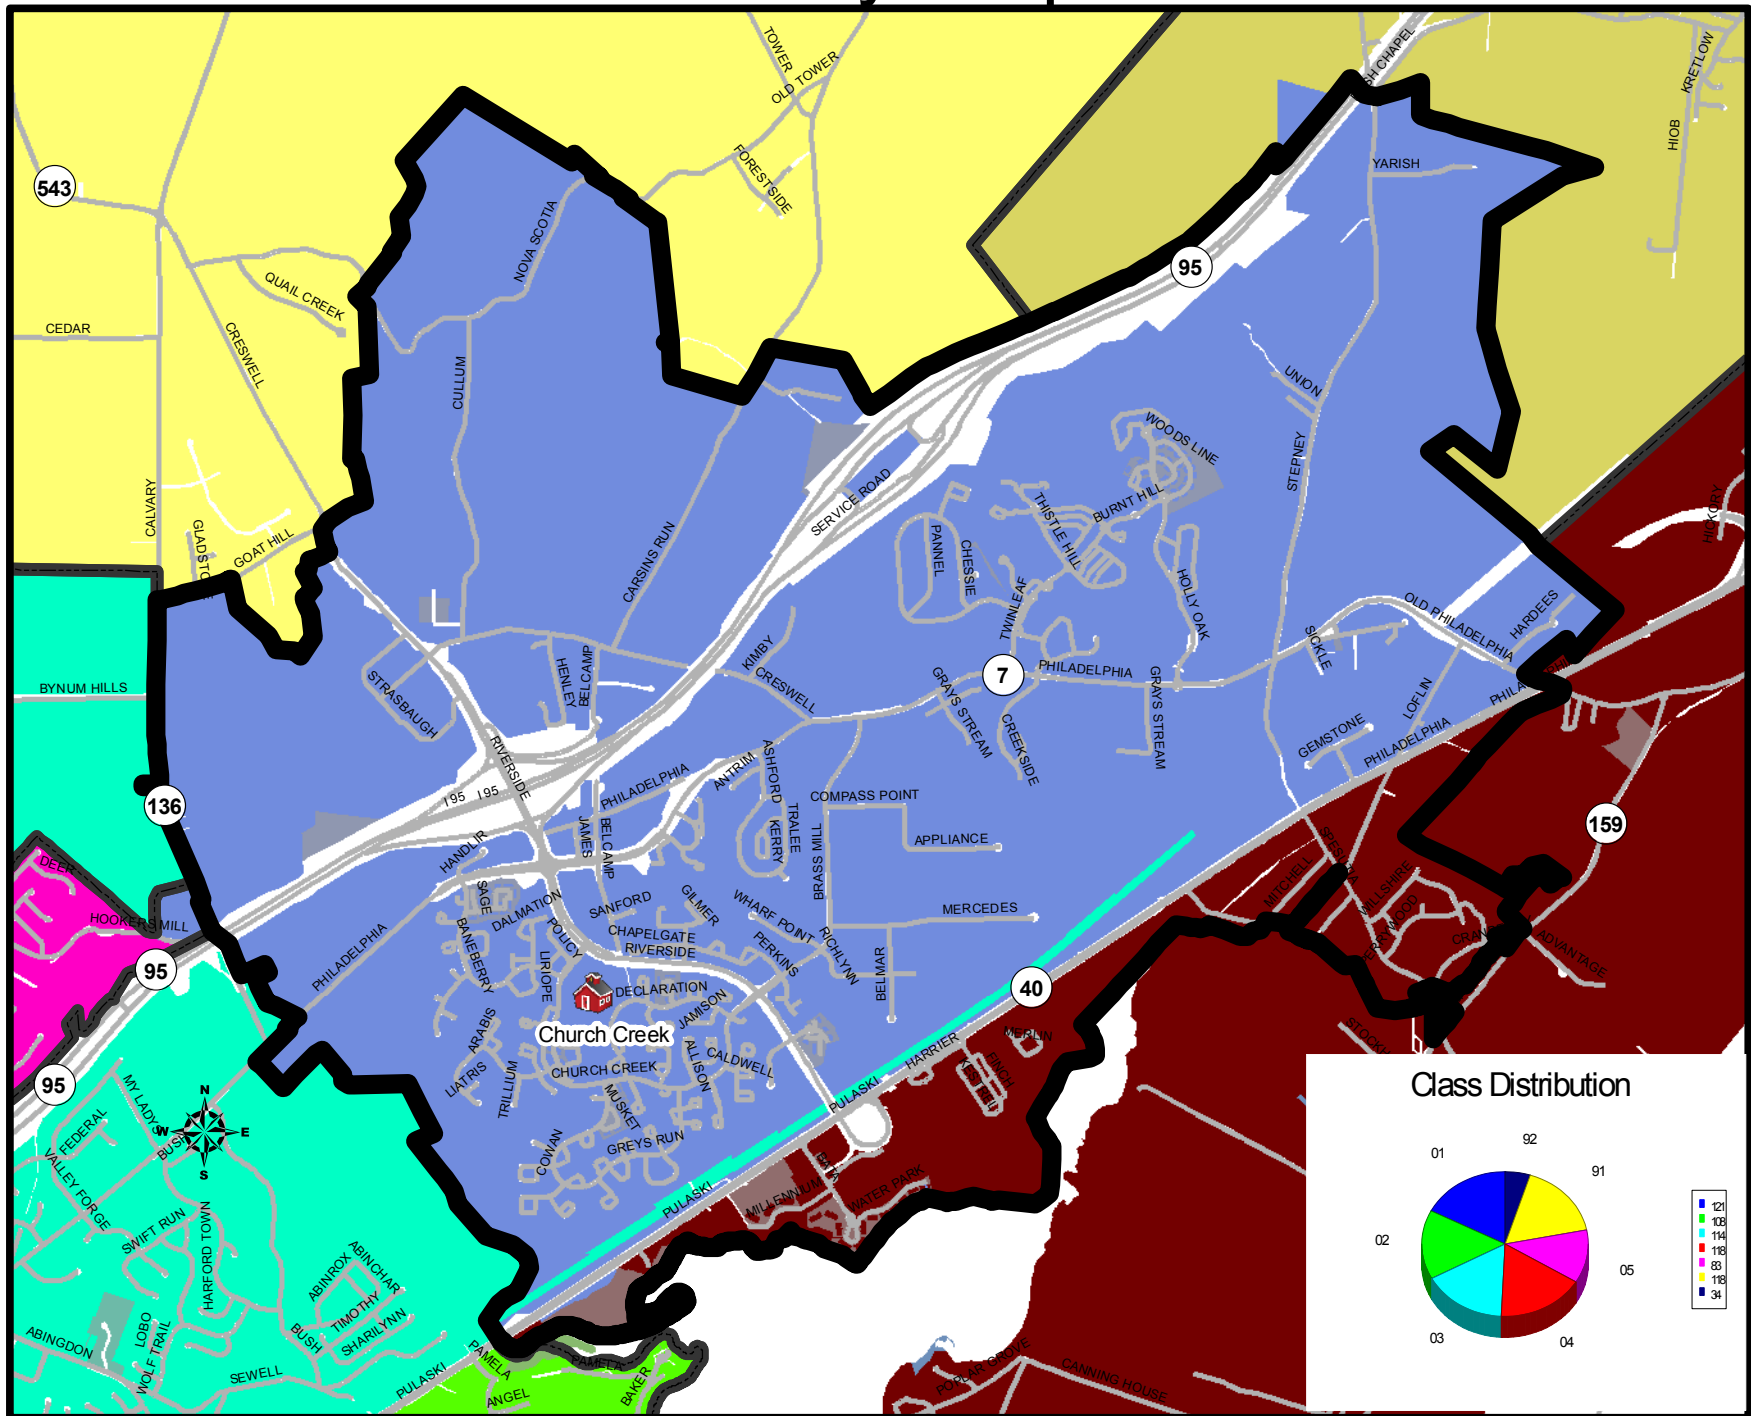

# Church Creek Elementary Proposed School District

0 0.15 0.3 0.6 0.9 1.2 Miles

September 2010