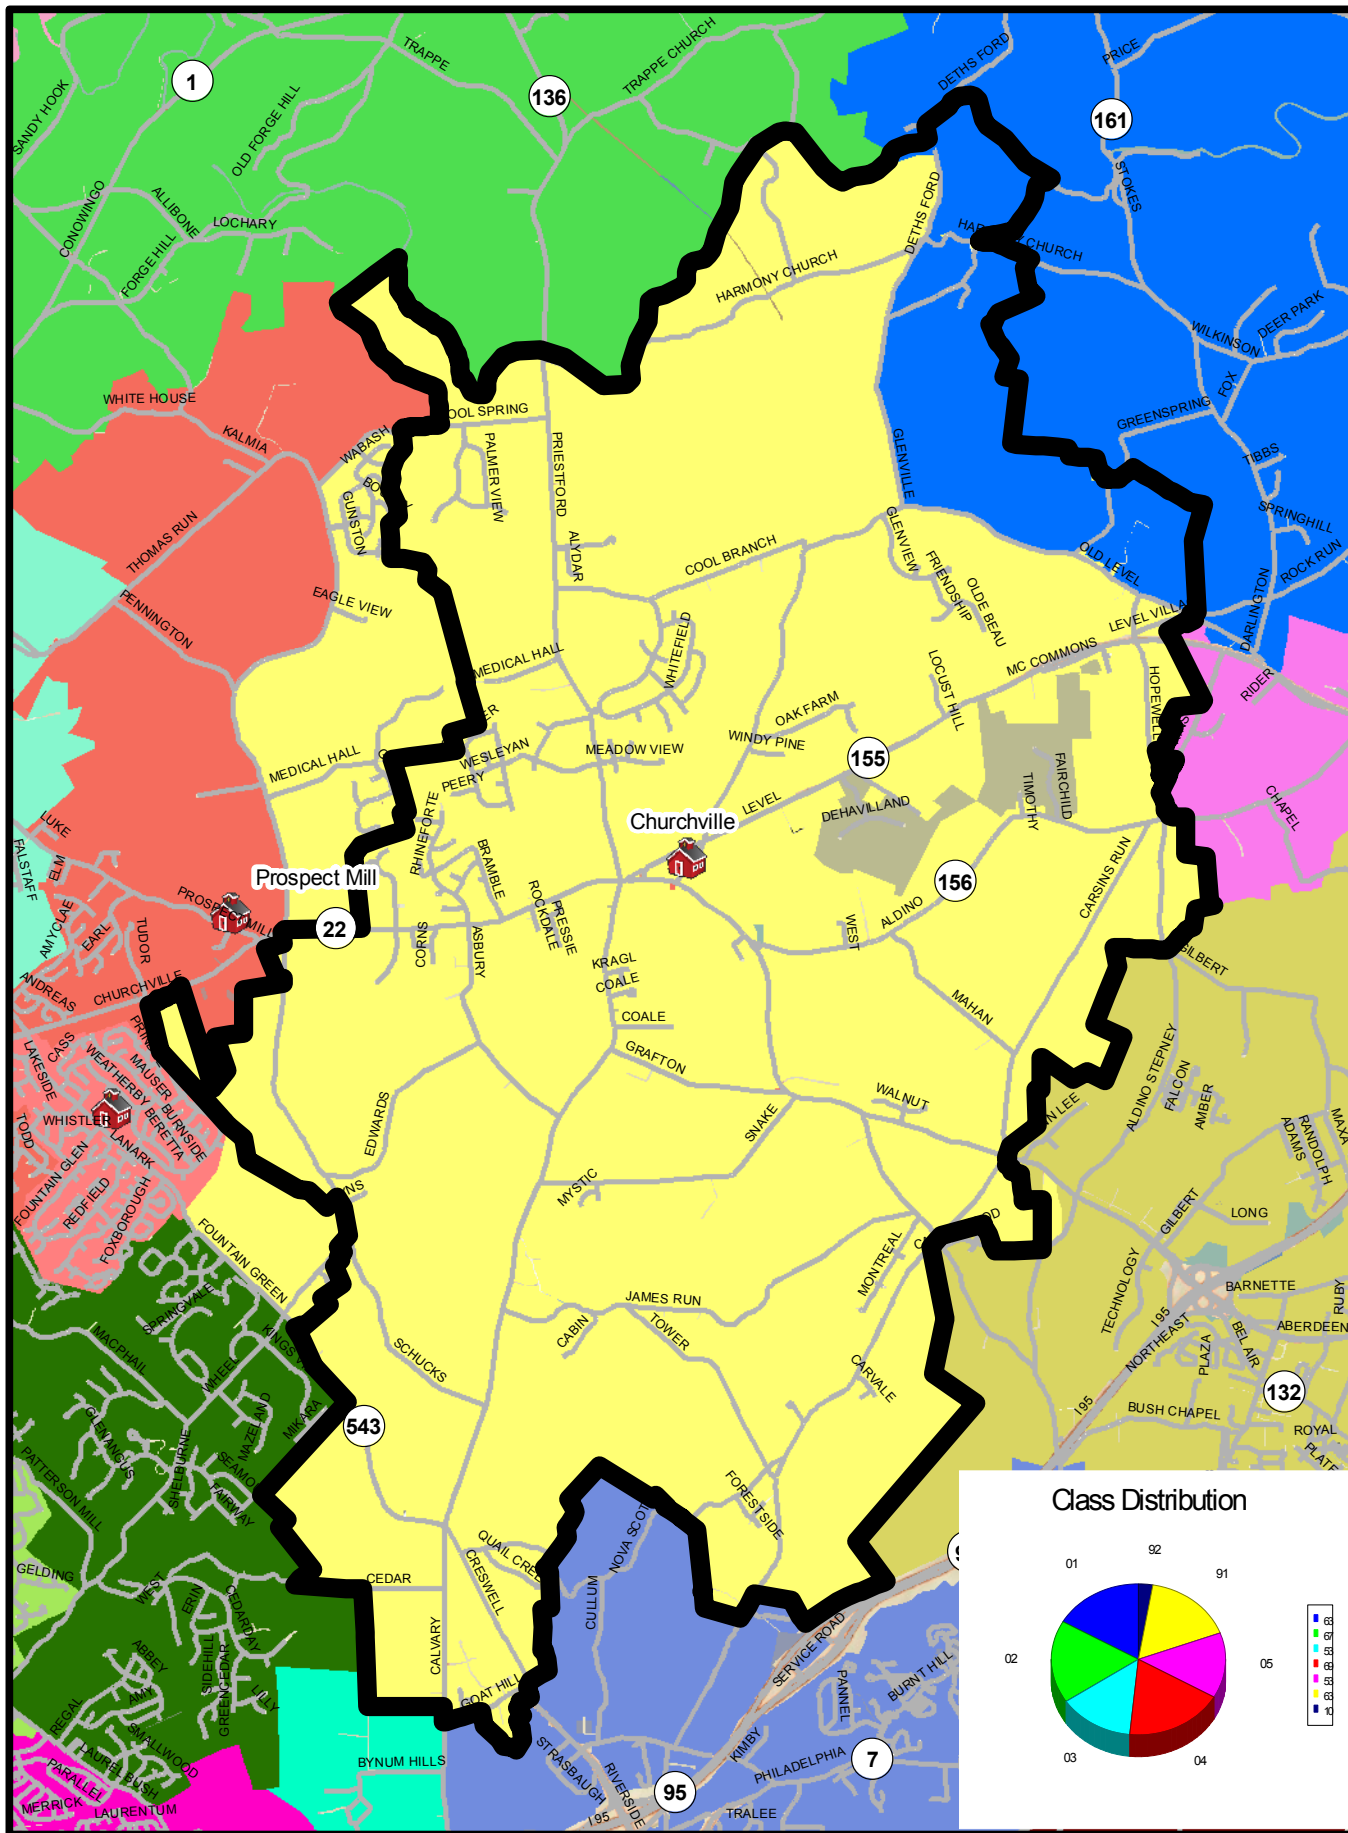

Churchville Elementary Proposed School District

0 0.3 0.6 1.2 1.8 2.4 Miles

September 2010