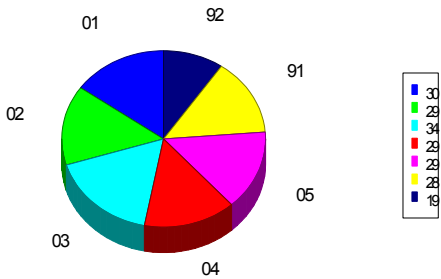

Darlington Elementary Proposed School District

Class Distribution

0 0.3 0.6 1.2 1.8 2.4 Miles

September 2010