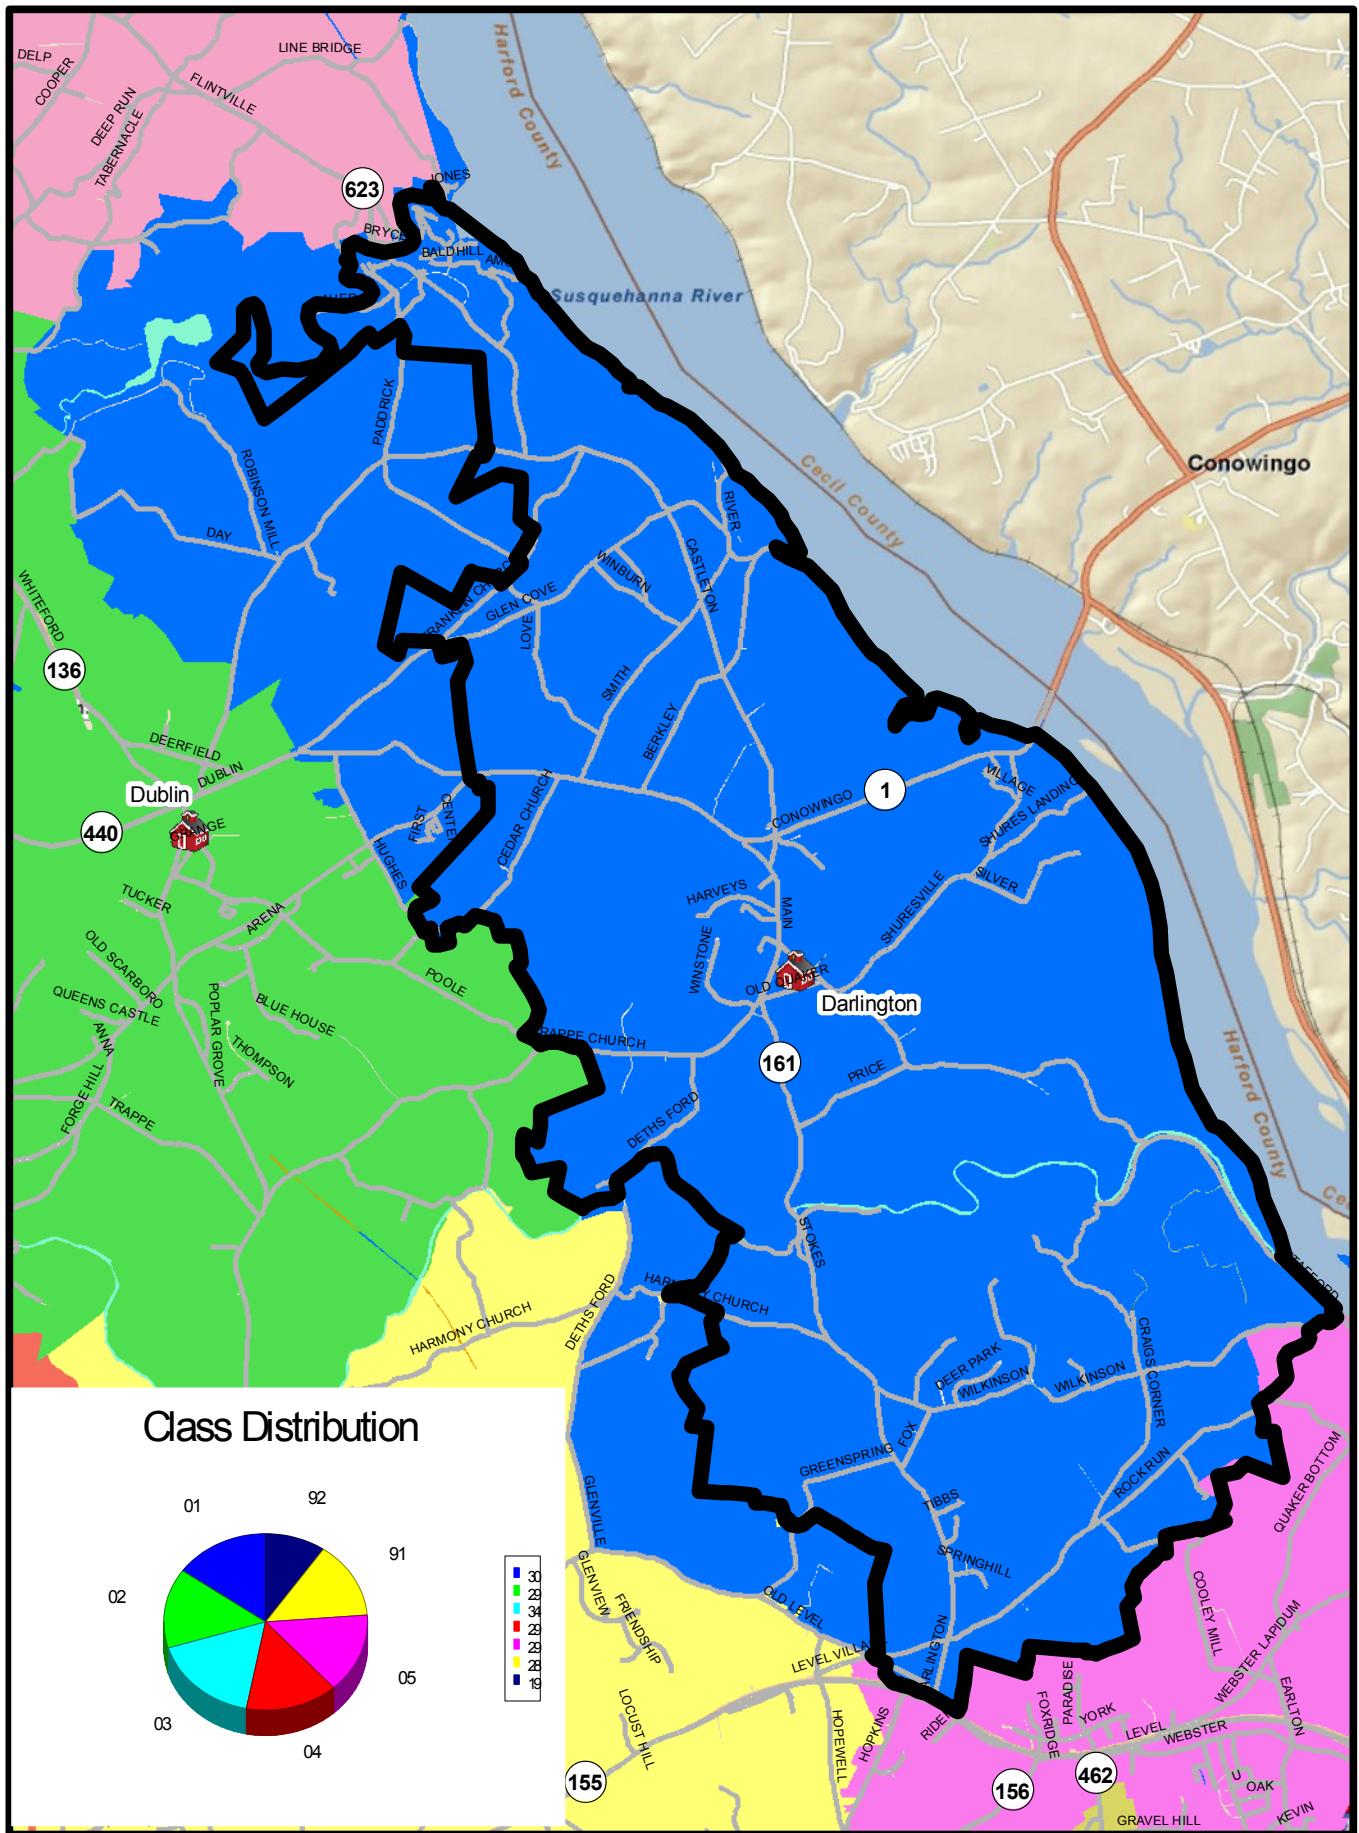

Darlington Elementary Proposed School District

Class Distribution

0 0.3 0.6 1.2 1.8 2.4 Miles

September 2010