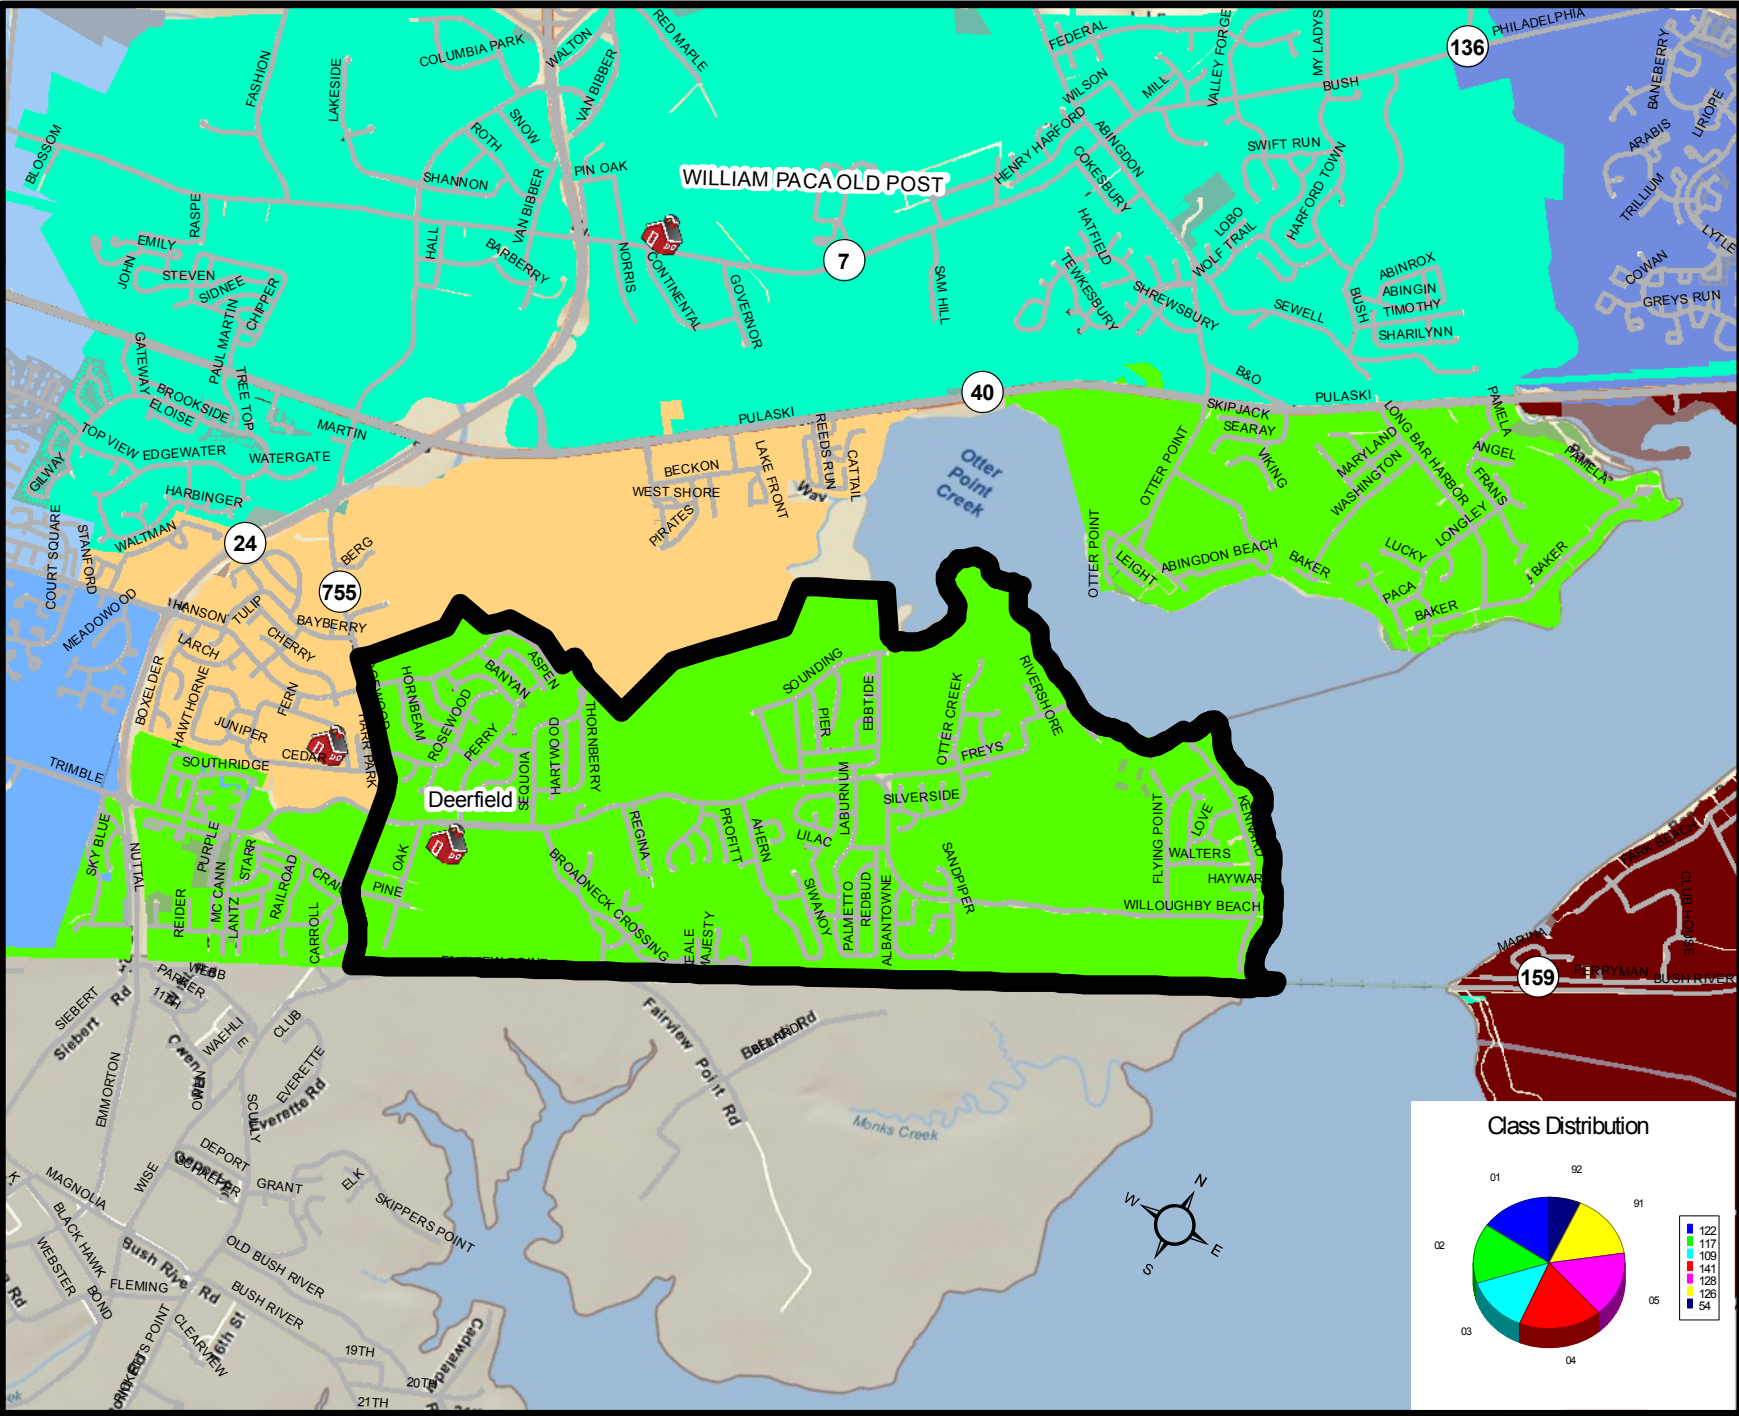

Deerfield Elementary Proposed School District

0 0.2 0.4 0.8 1.2 1.6 Miles

September 2010