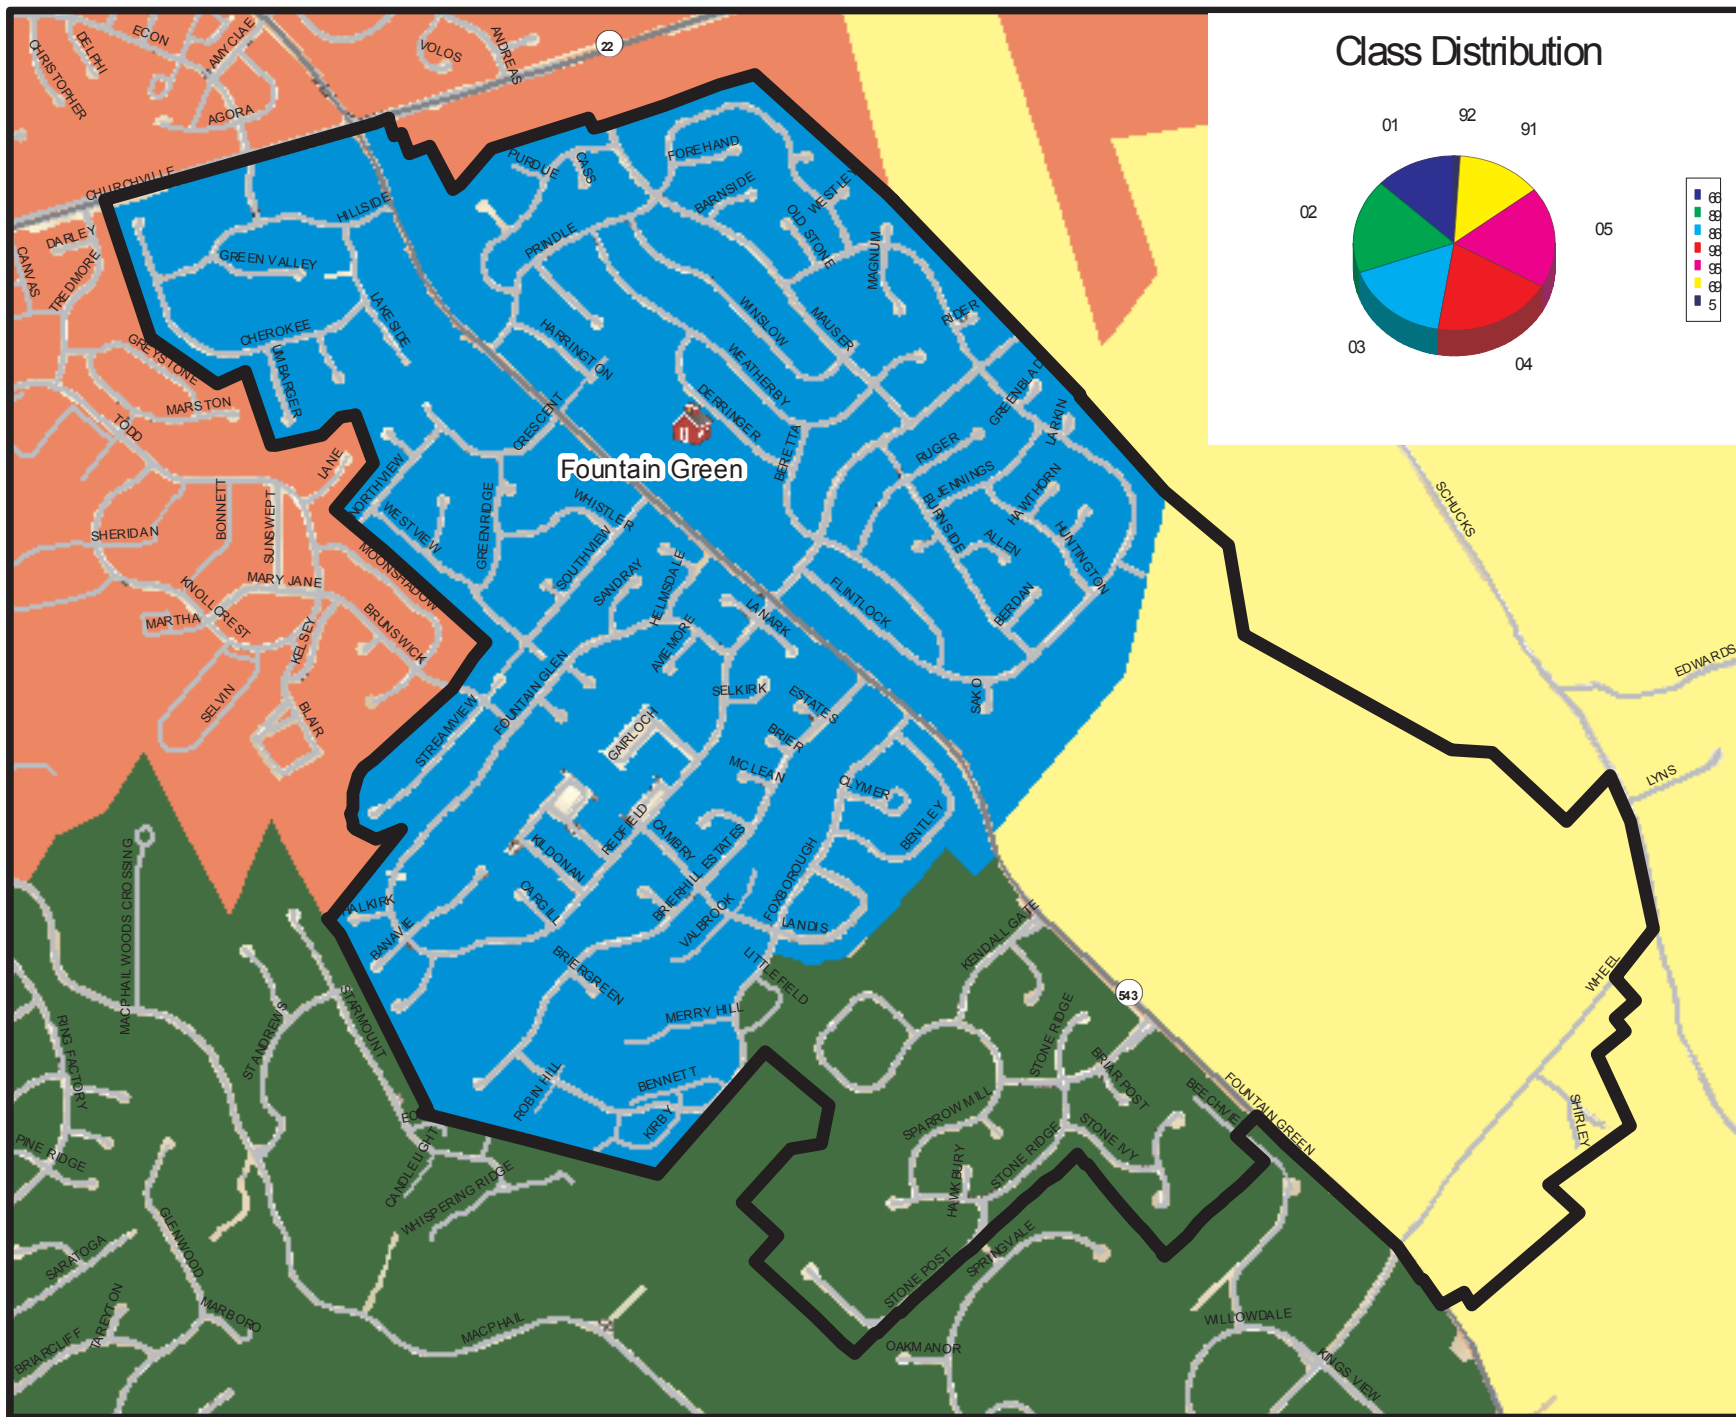

# Fountain Green Elementary Proposed School District

Class Distribution

0 0.05 0.1 0.2 0.3 0.4 Miles

September 2010