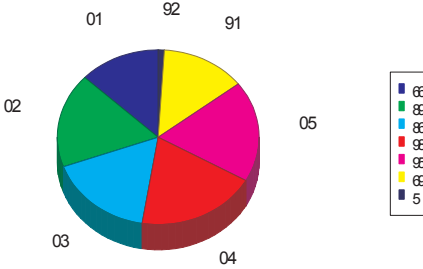

# Fountain Green Elementary Proposed School District

Class Distribution

0 0.05 0.1 0.2 0.3 0.4 Miles

September 2010