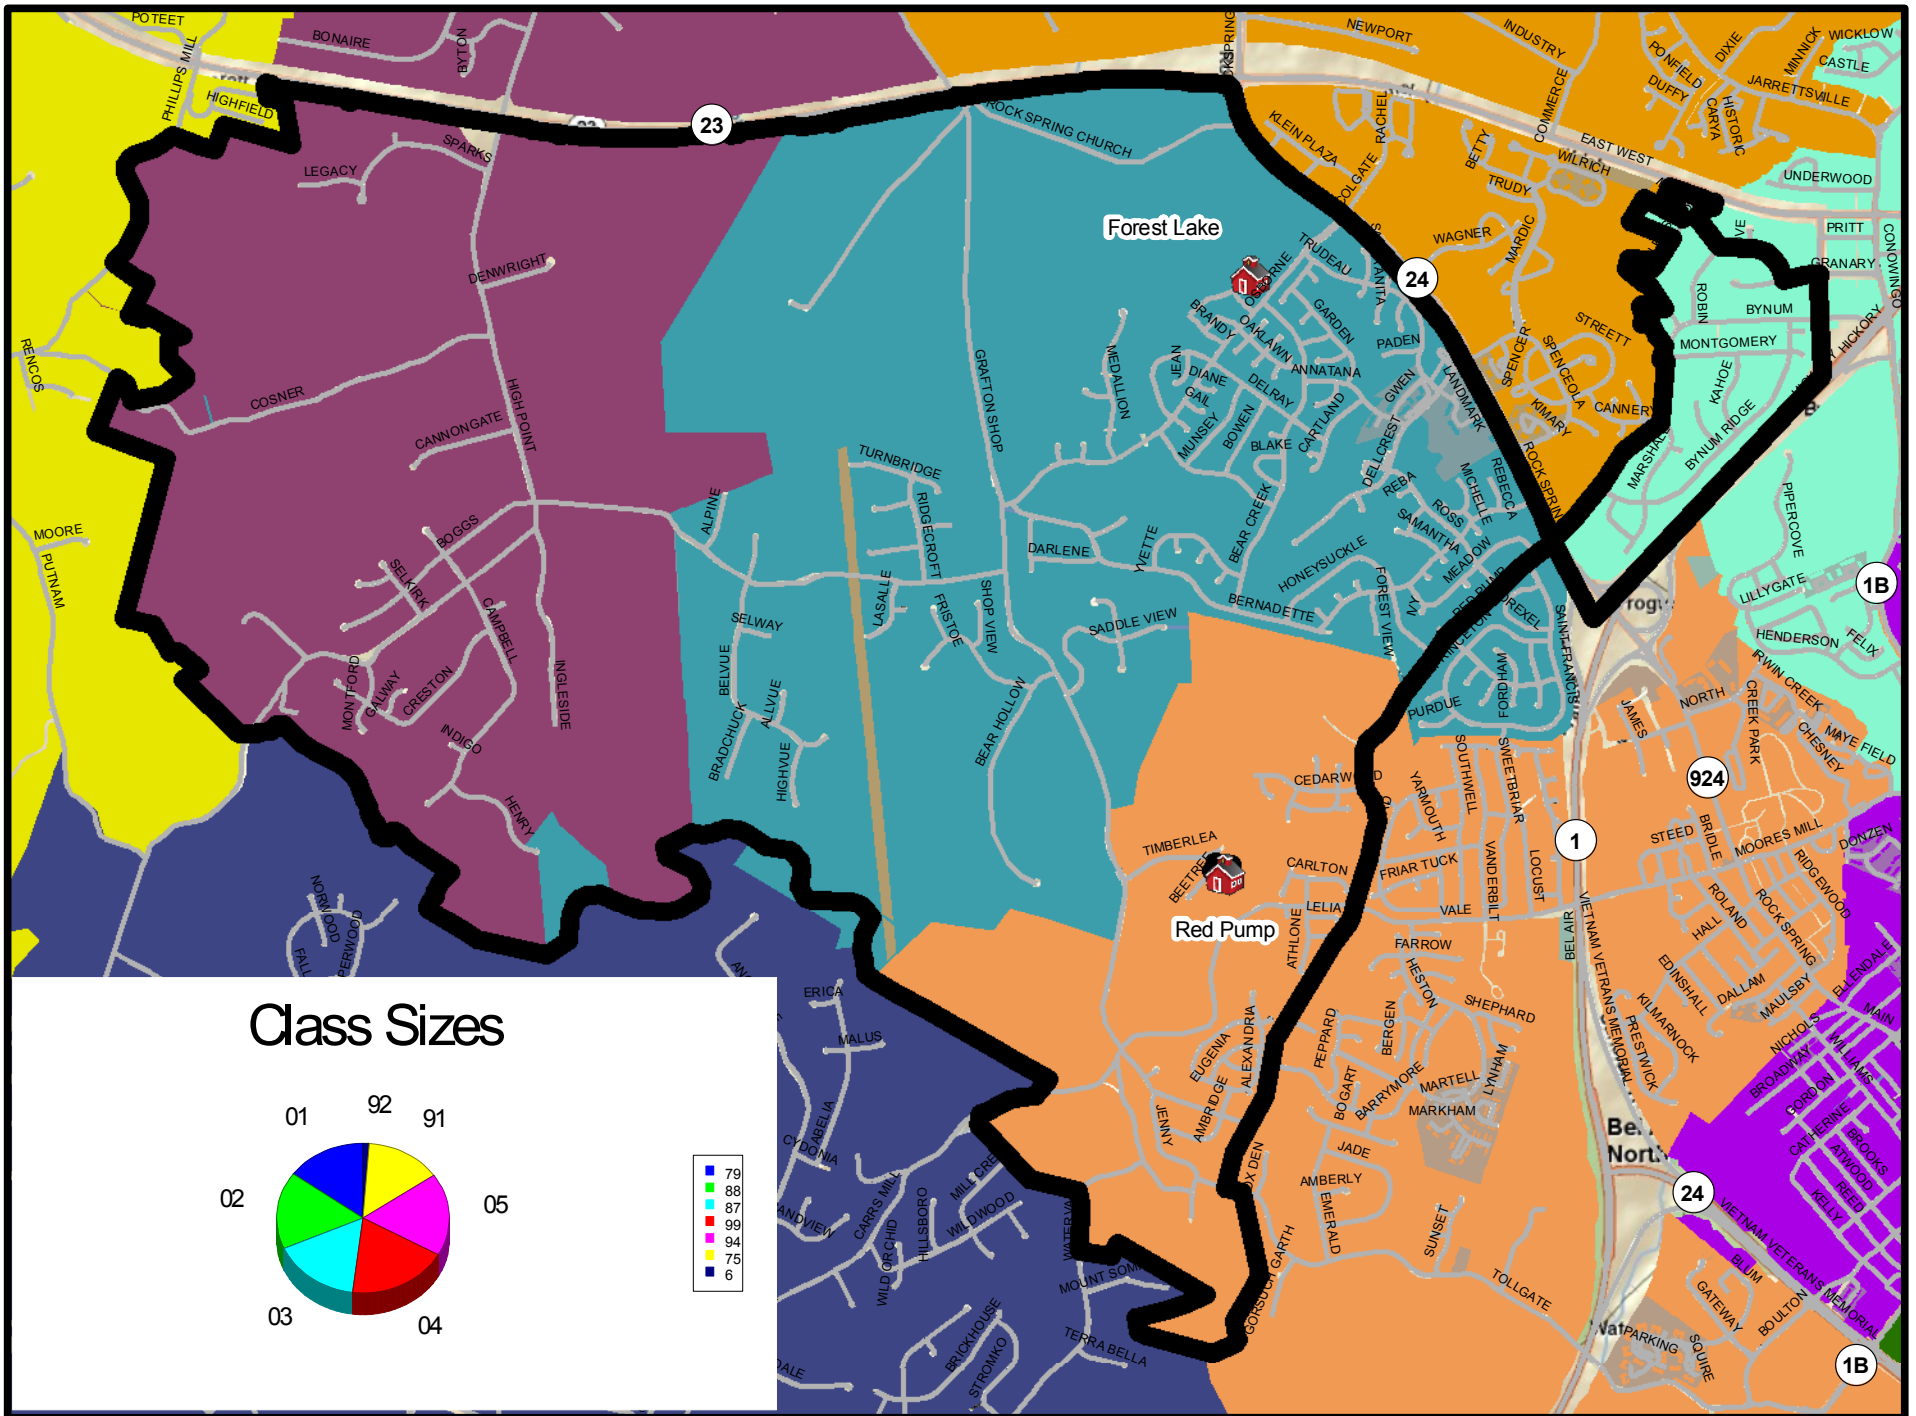

Forest Lakes Elementary Proposed School District

Class Sizes