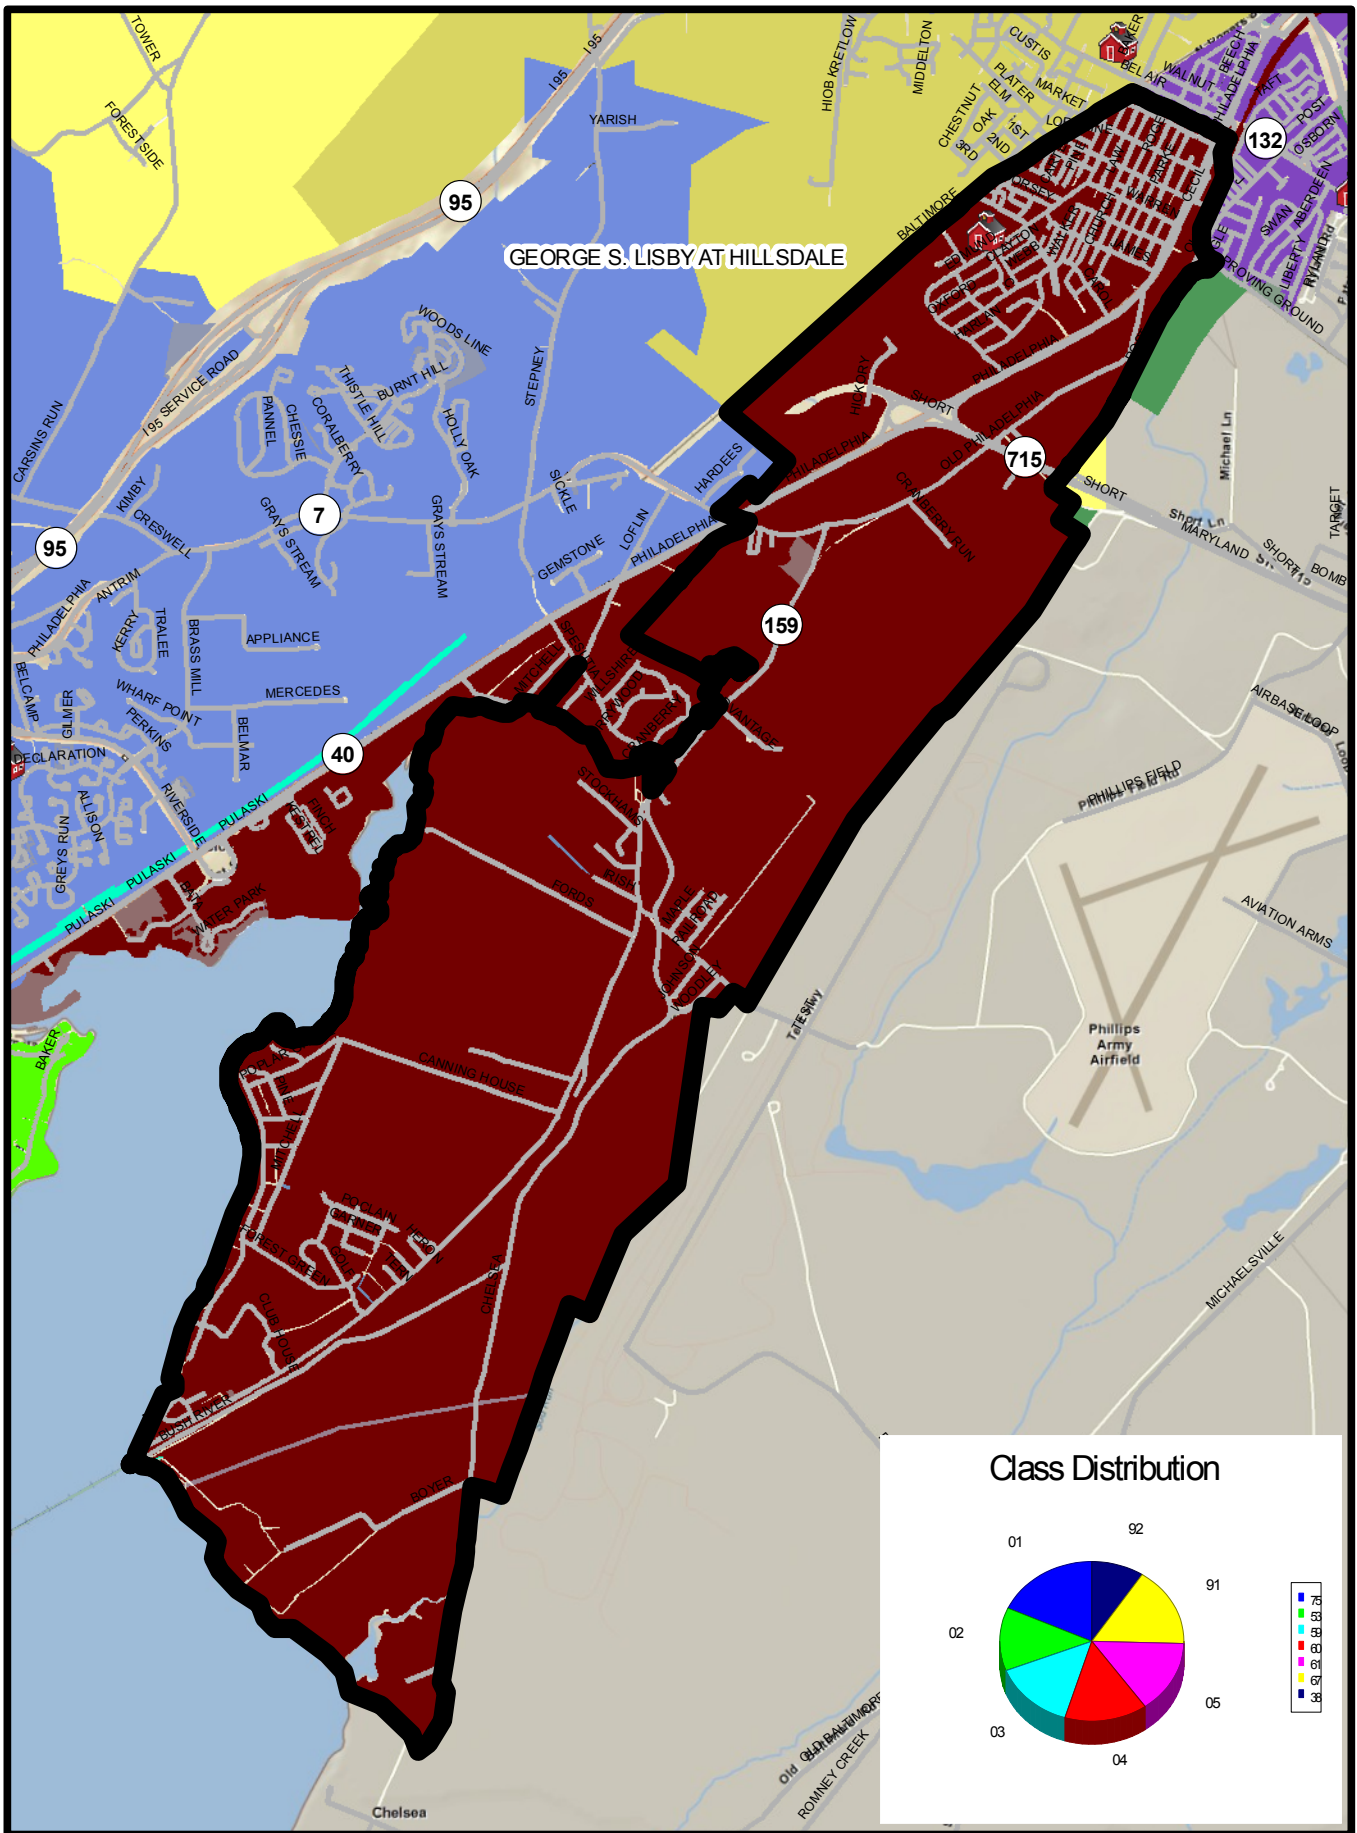

George S. Lisby @ Hillsdale Elementary Proposed School District

0 0.2 0.4 0.8 1.2 1.6 Miles

September 2010