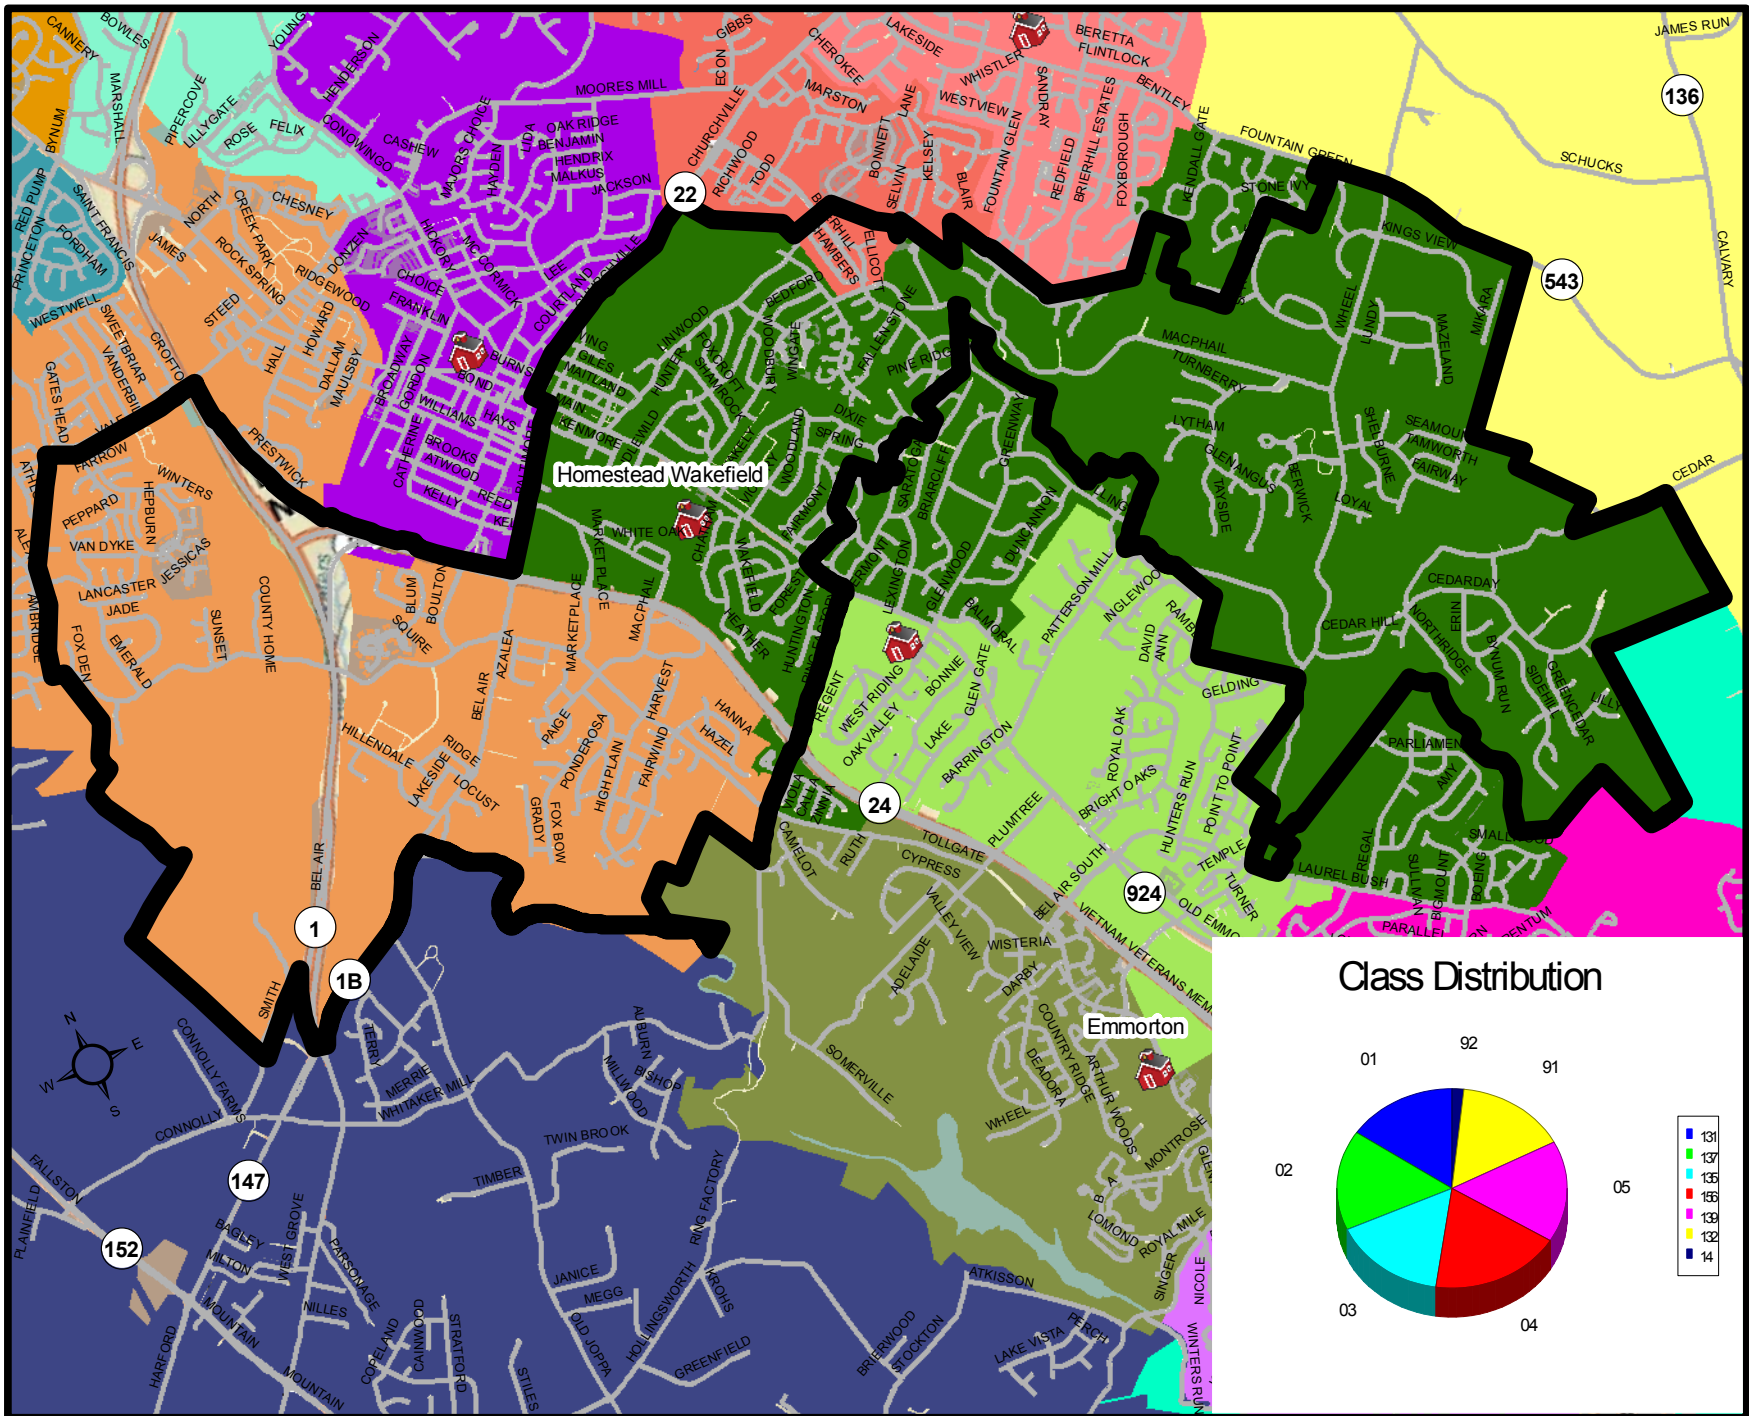

Homestead Wakefield Elementary Proposed School District

Homestead Wakefield

Emmorton

Class Distribution

September 2010