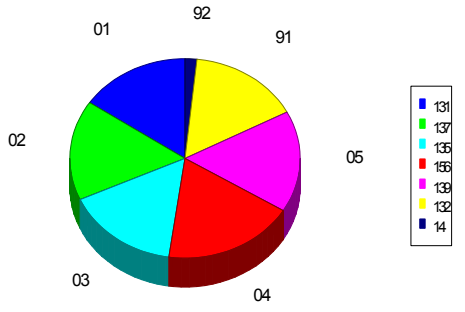

Homestead Wakefield Elementary Proposed School District

Homestead Wakefield

Emmorton

Class Distribution

September 2010