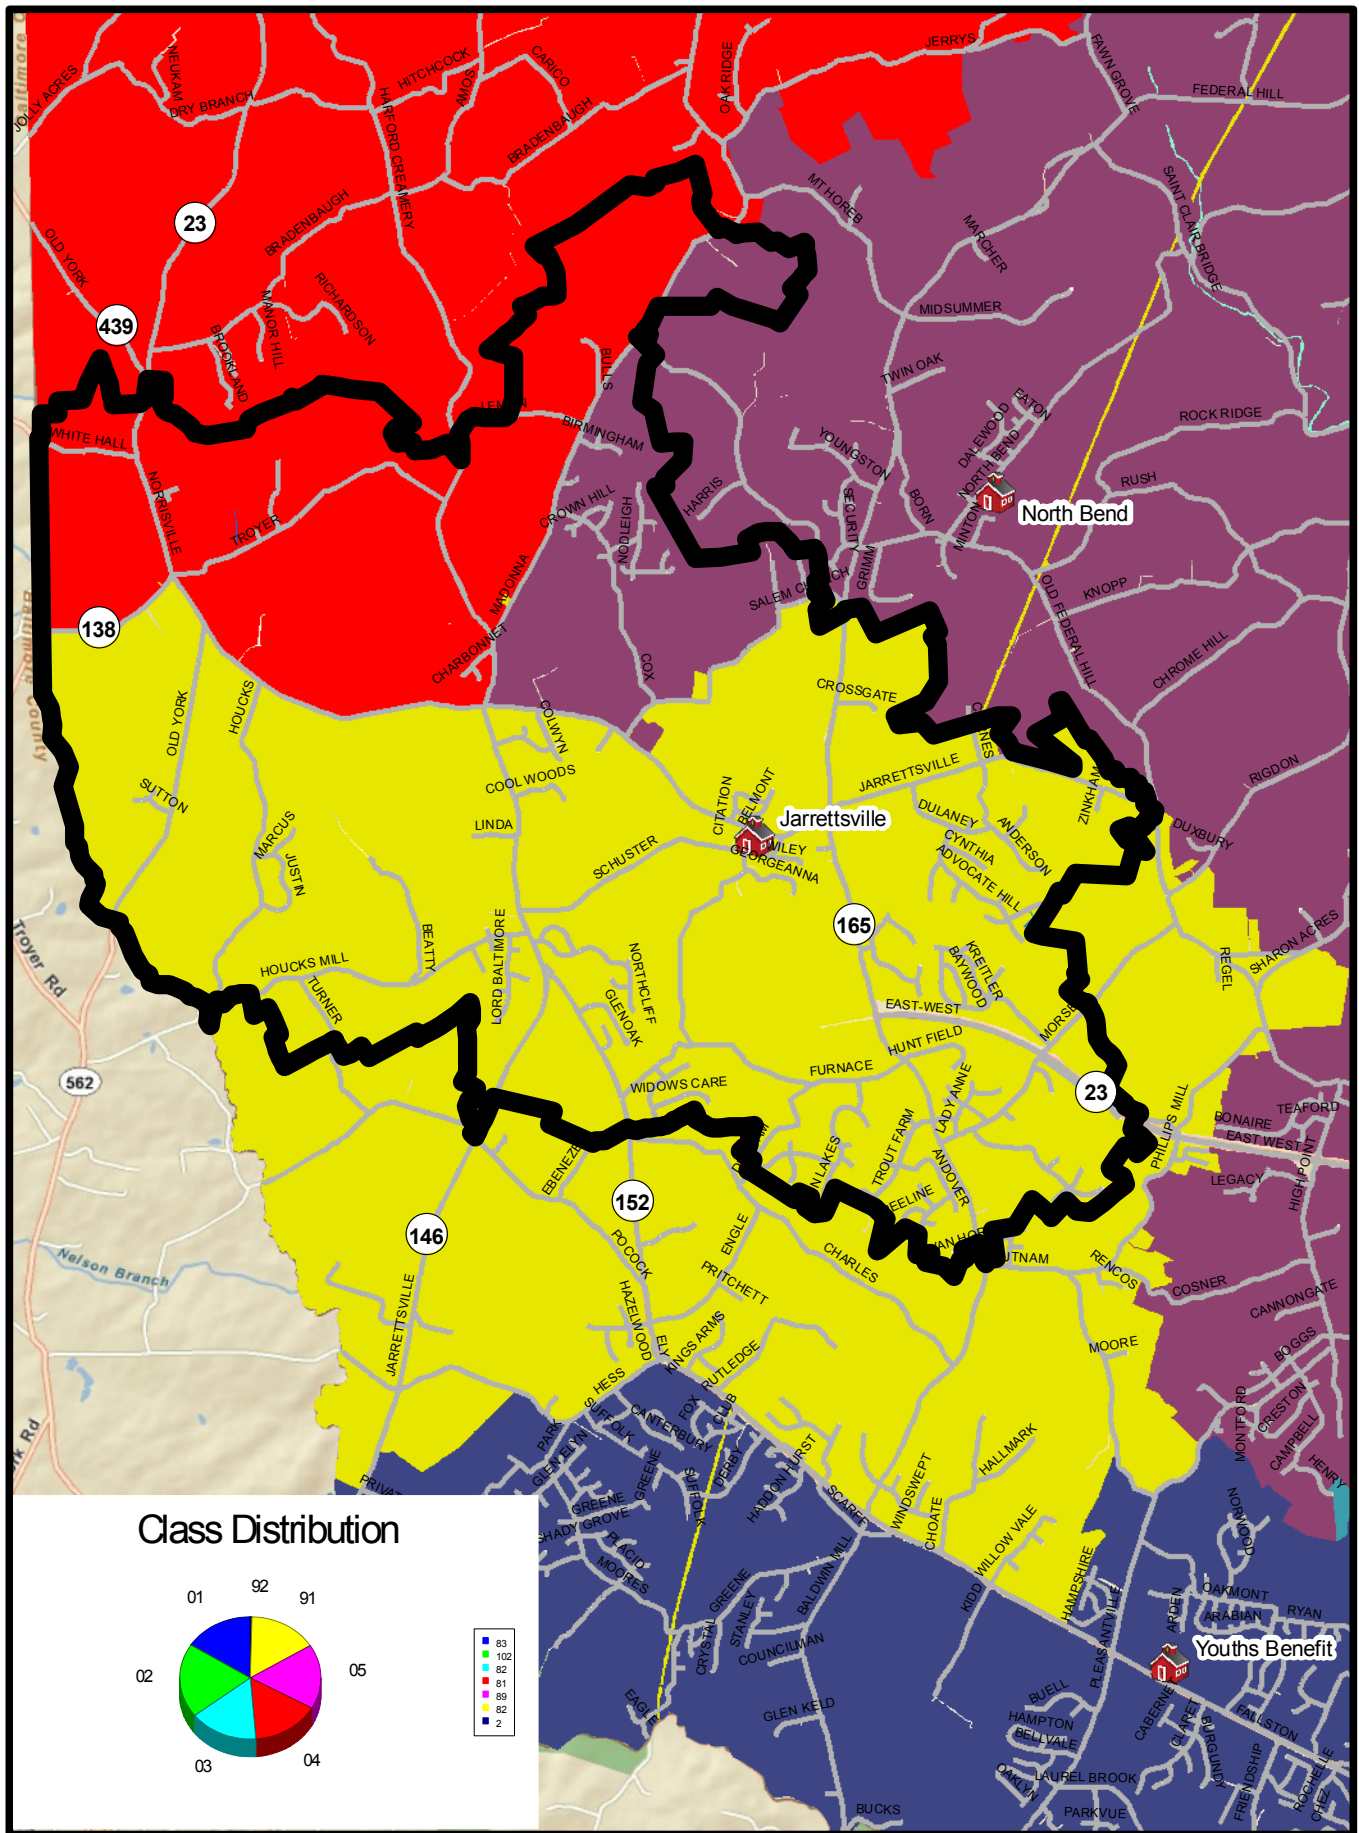

Jarrettsville Elementary Proposed School District

0 0.375 0.75 1.5 2.25 3 Miles

September 2010