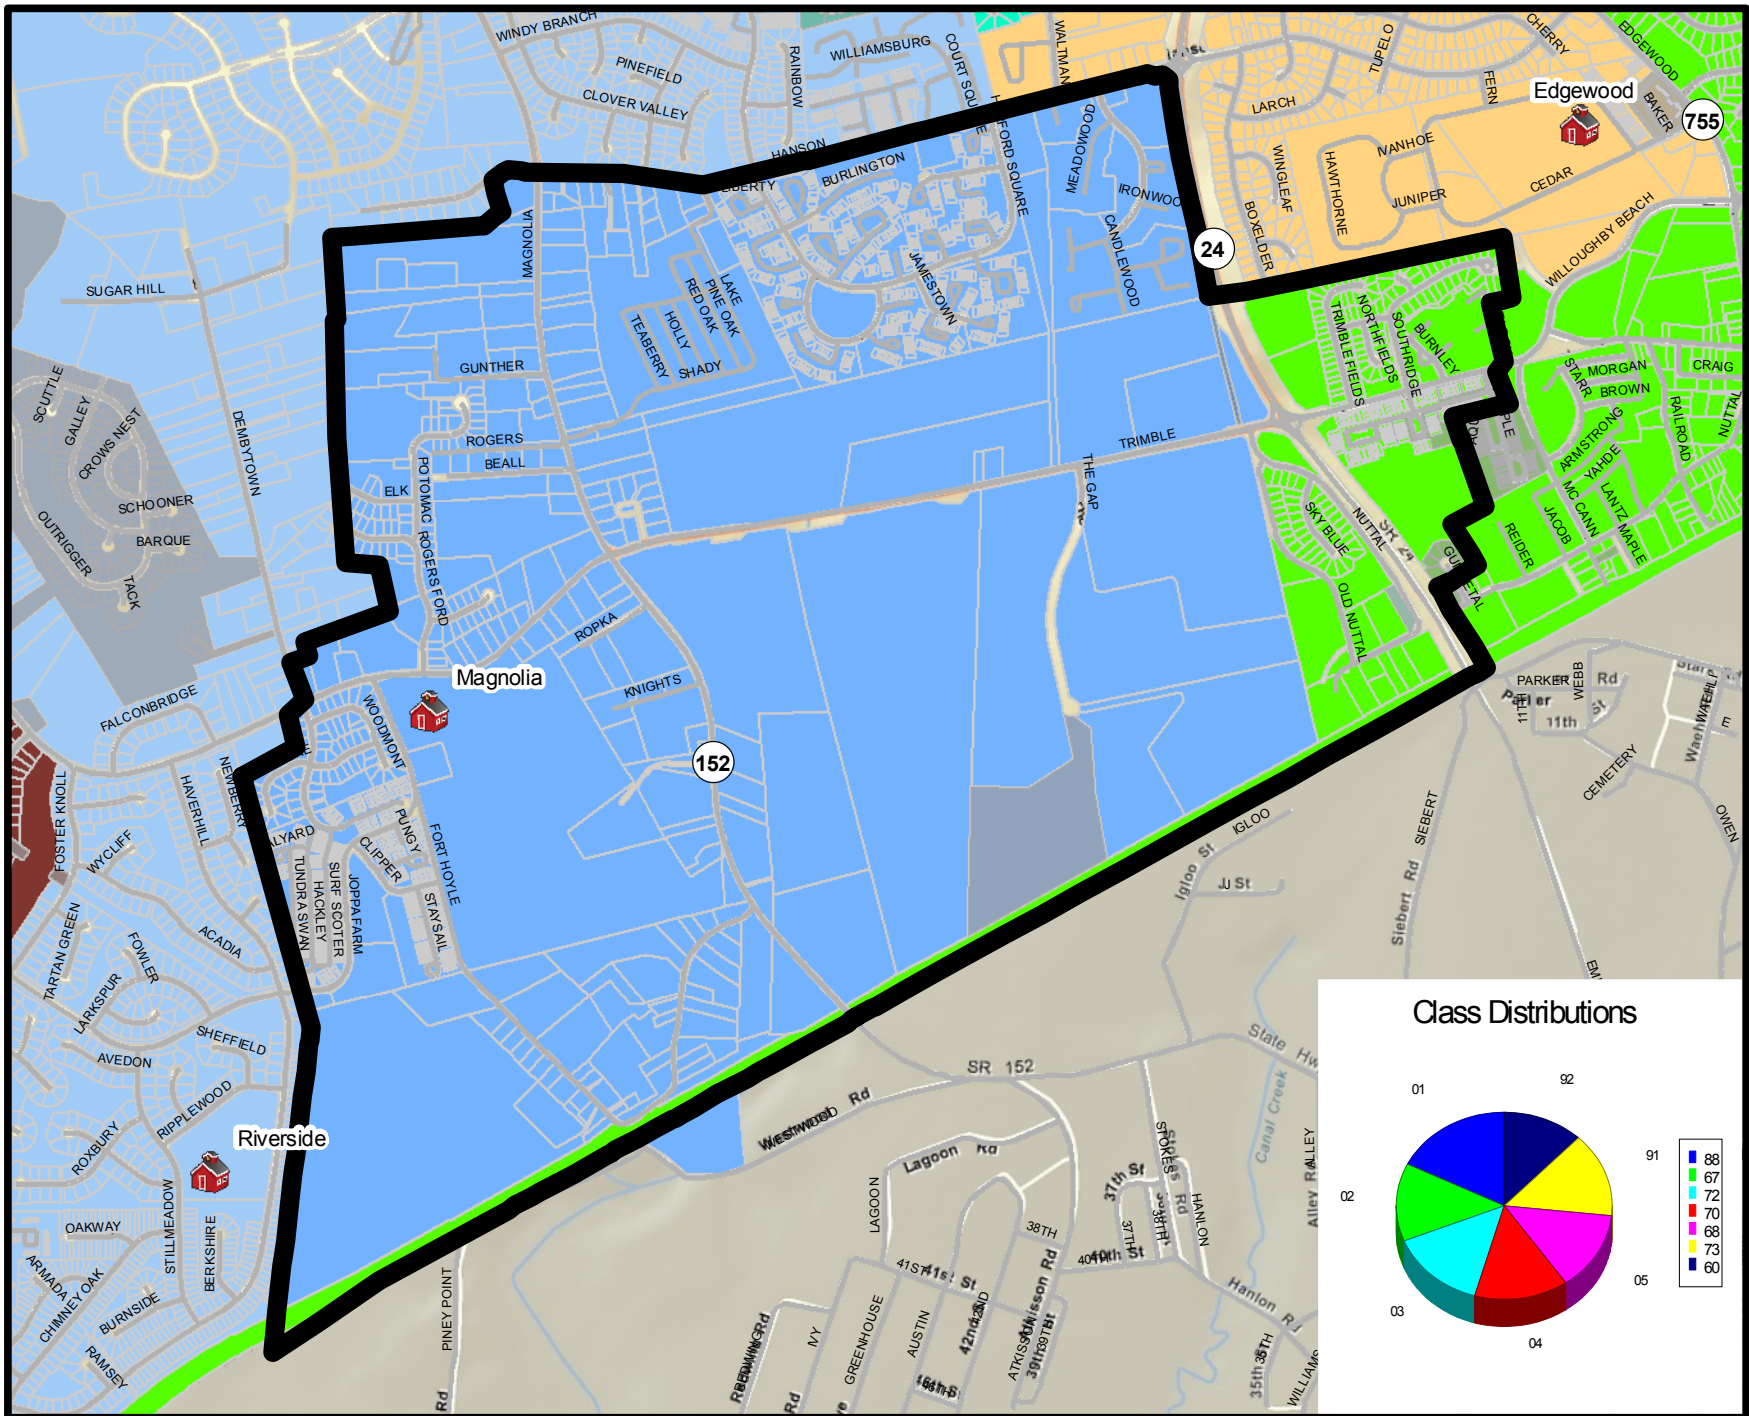

Magnolia Elementary Proposed School District

September 2010