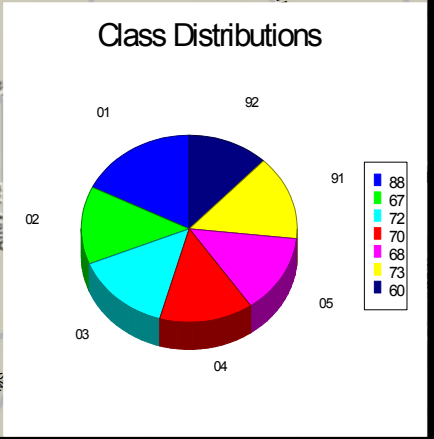

Magnolia Elementary Proposed School District

September 2010