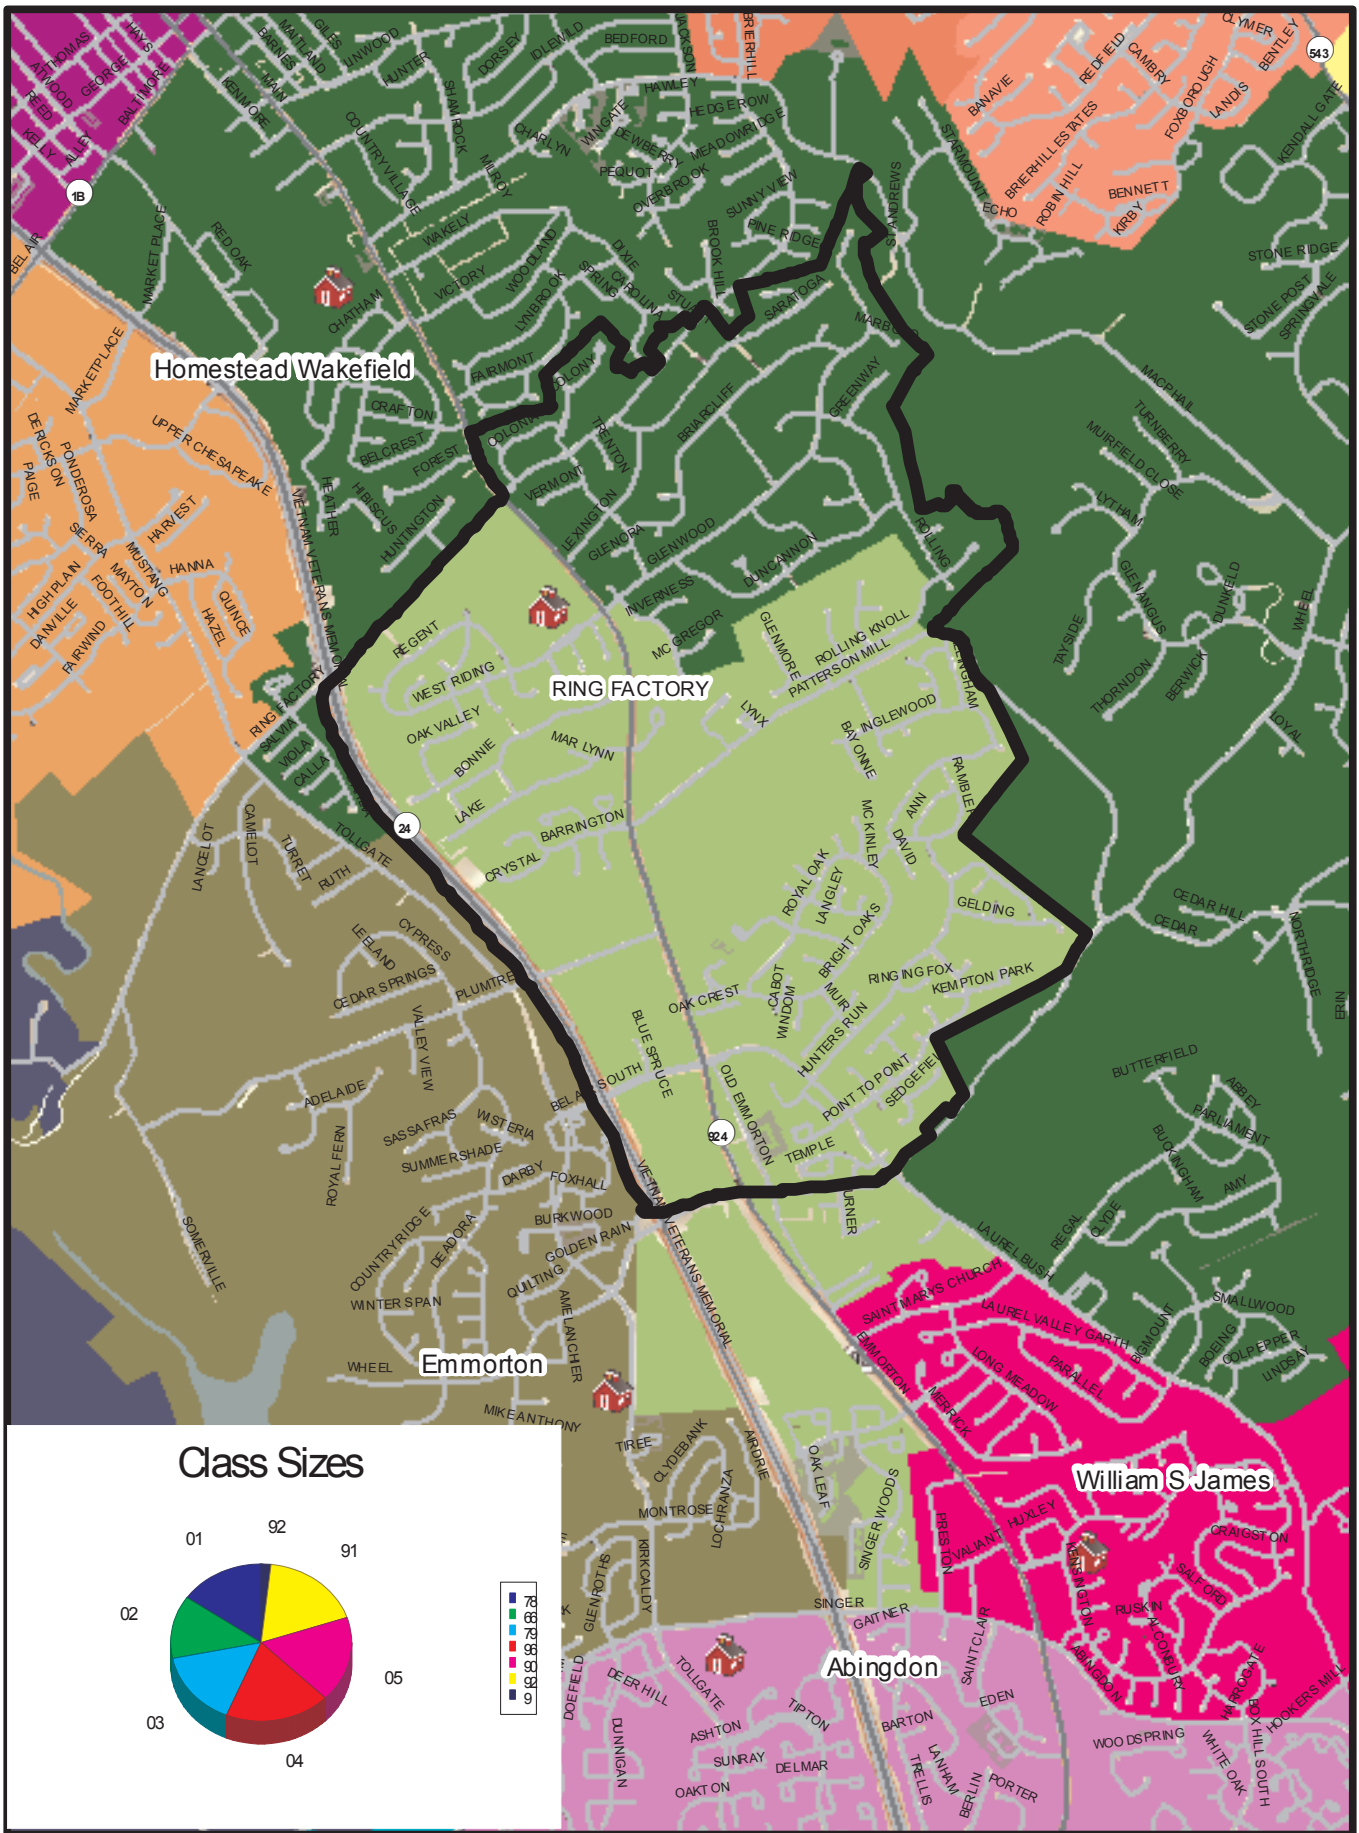

Ring Factory Elementary Proposed School District

0 0.1 0.2 0.4 0.6 0.8 Miles