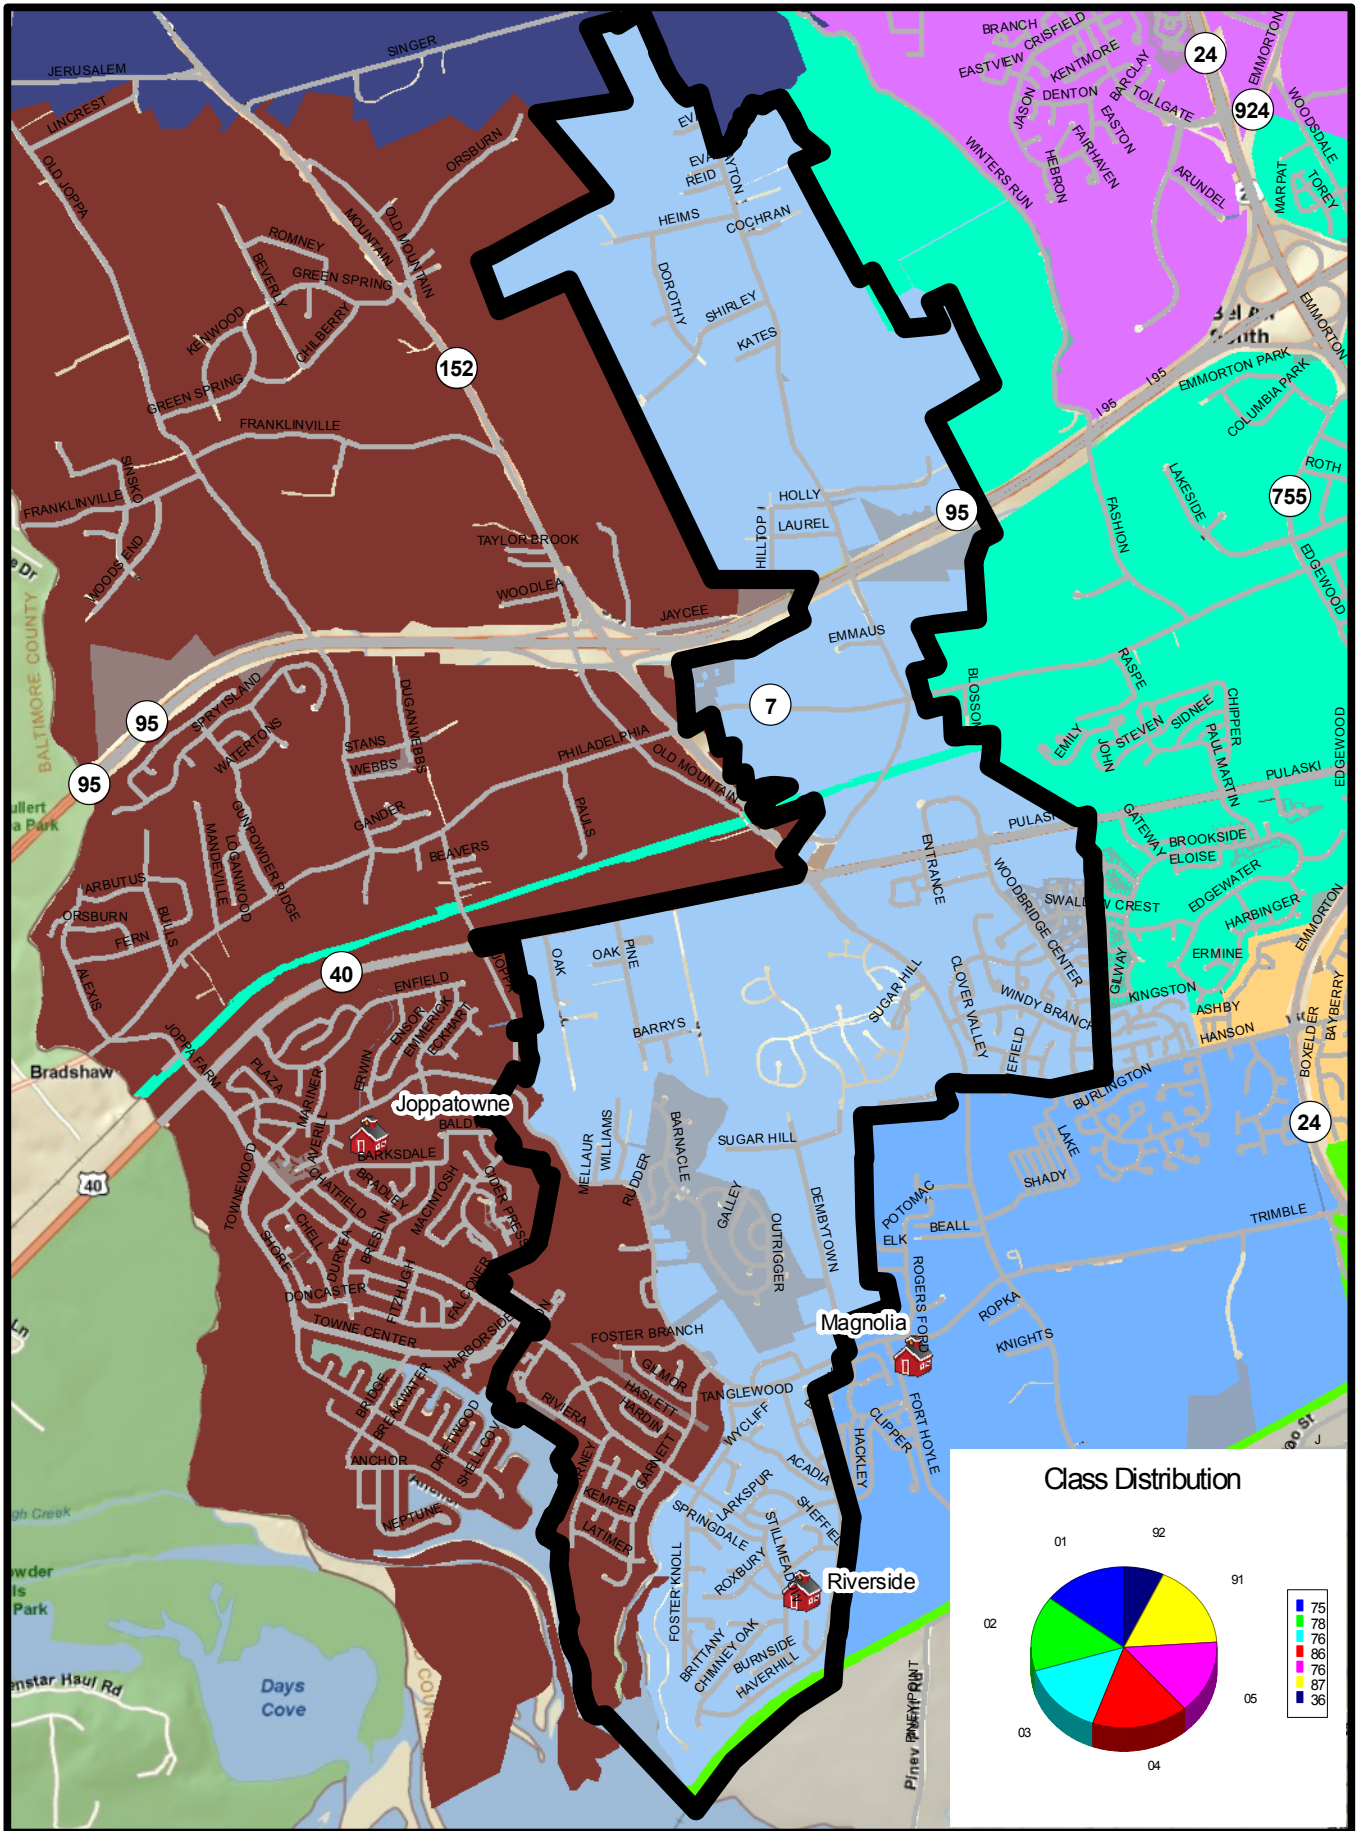

Riverside Elementary Proposed School District

0 0.15 0.3 0.6 0.9 1.2 Miles