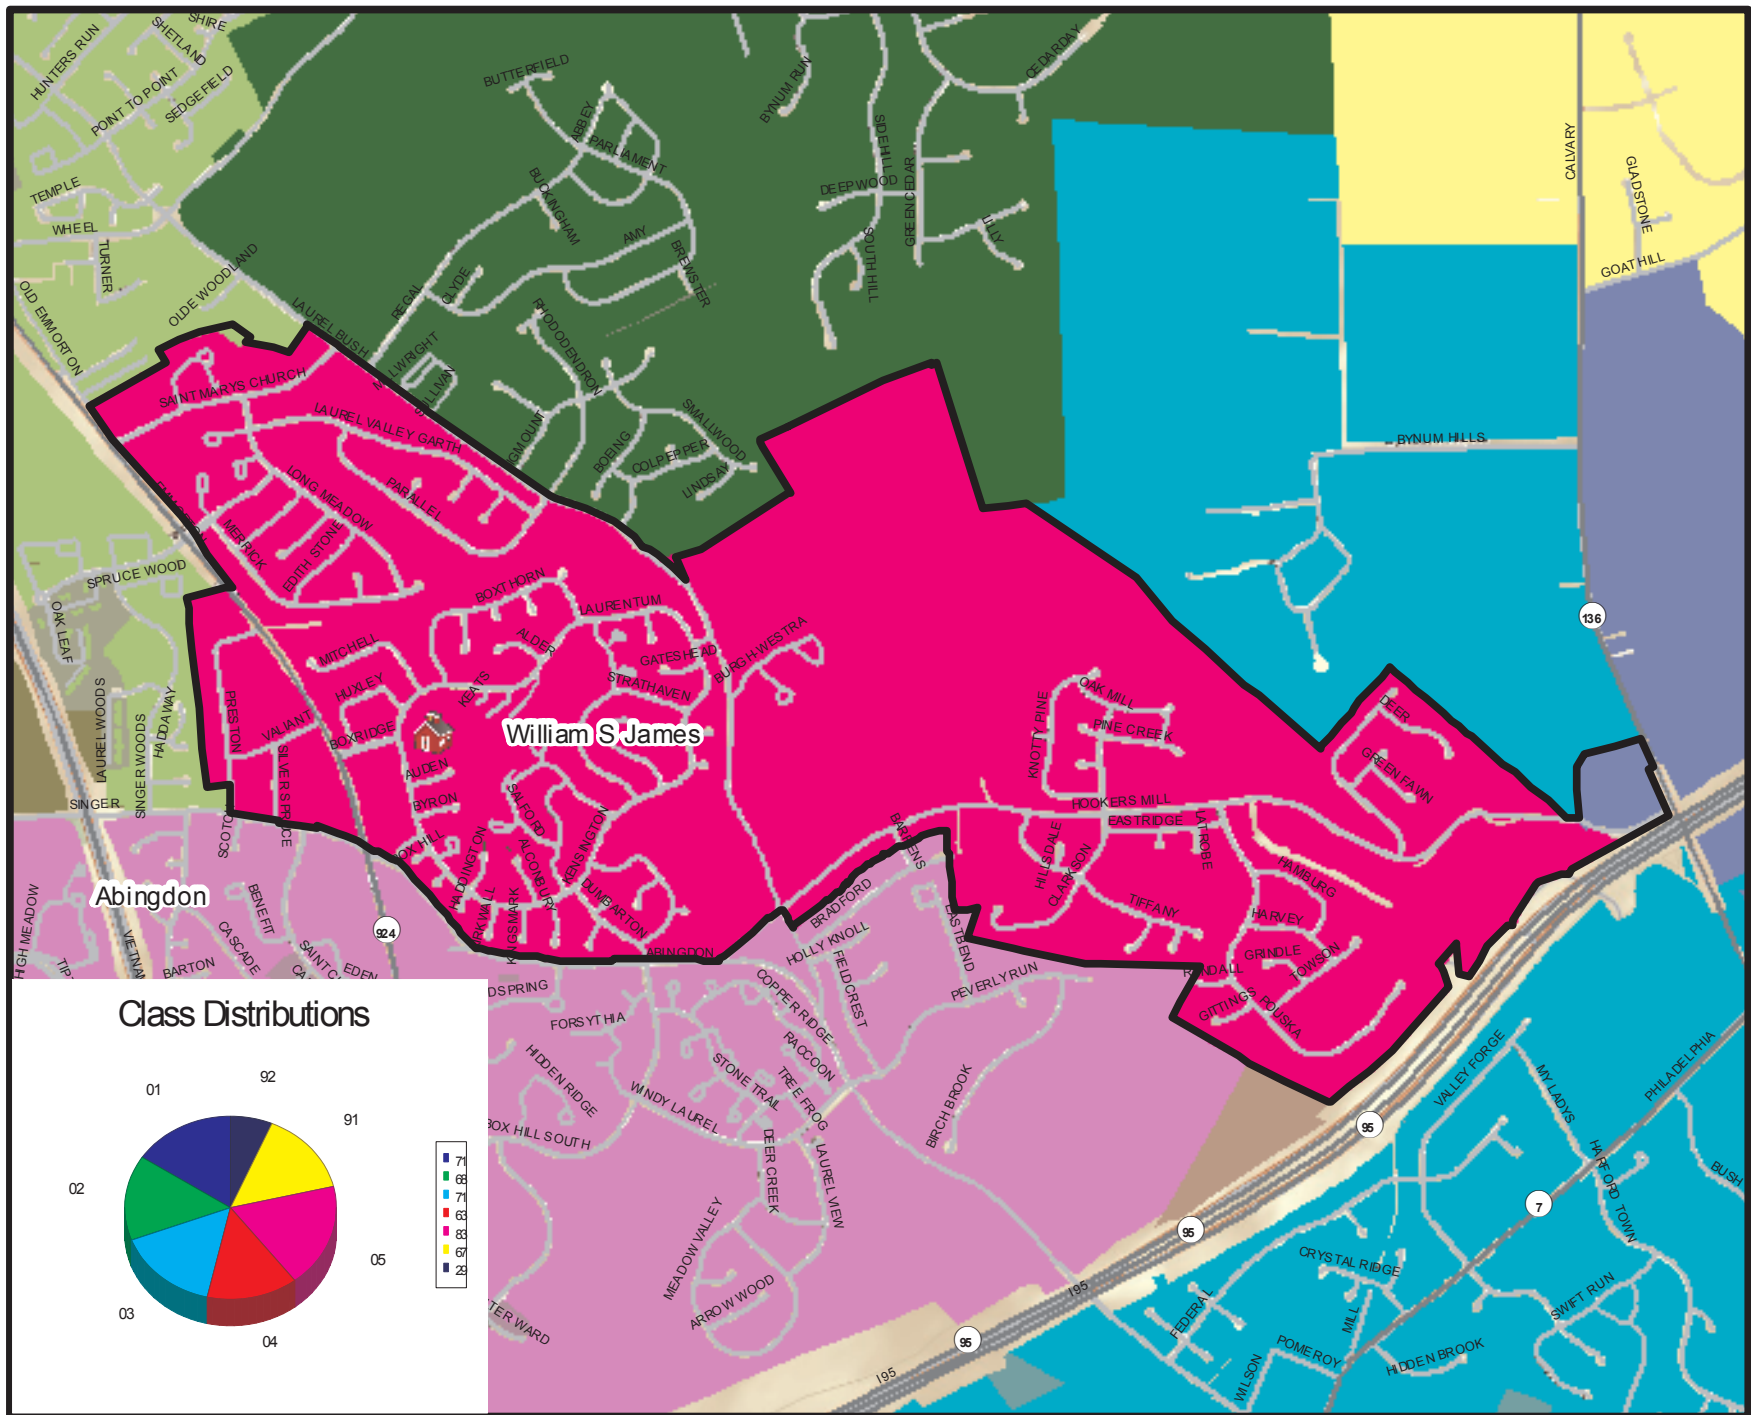

William S. James Elementary Proposed School District

Class Distributions

0.0 0.1 0.2 0.3 0.4 Miles

September 2010