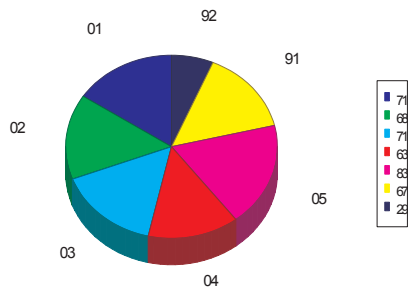

William S. James Elementary Proposed School District

Class Distributions

0.0 0.1 0.2 0.3 0.4 Miles

September 2010