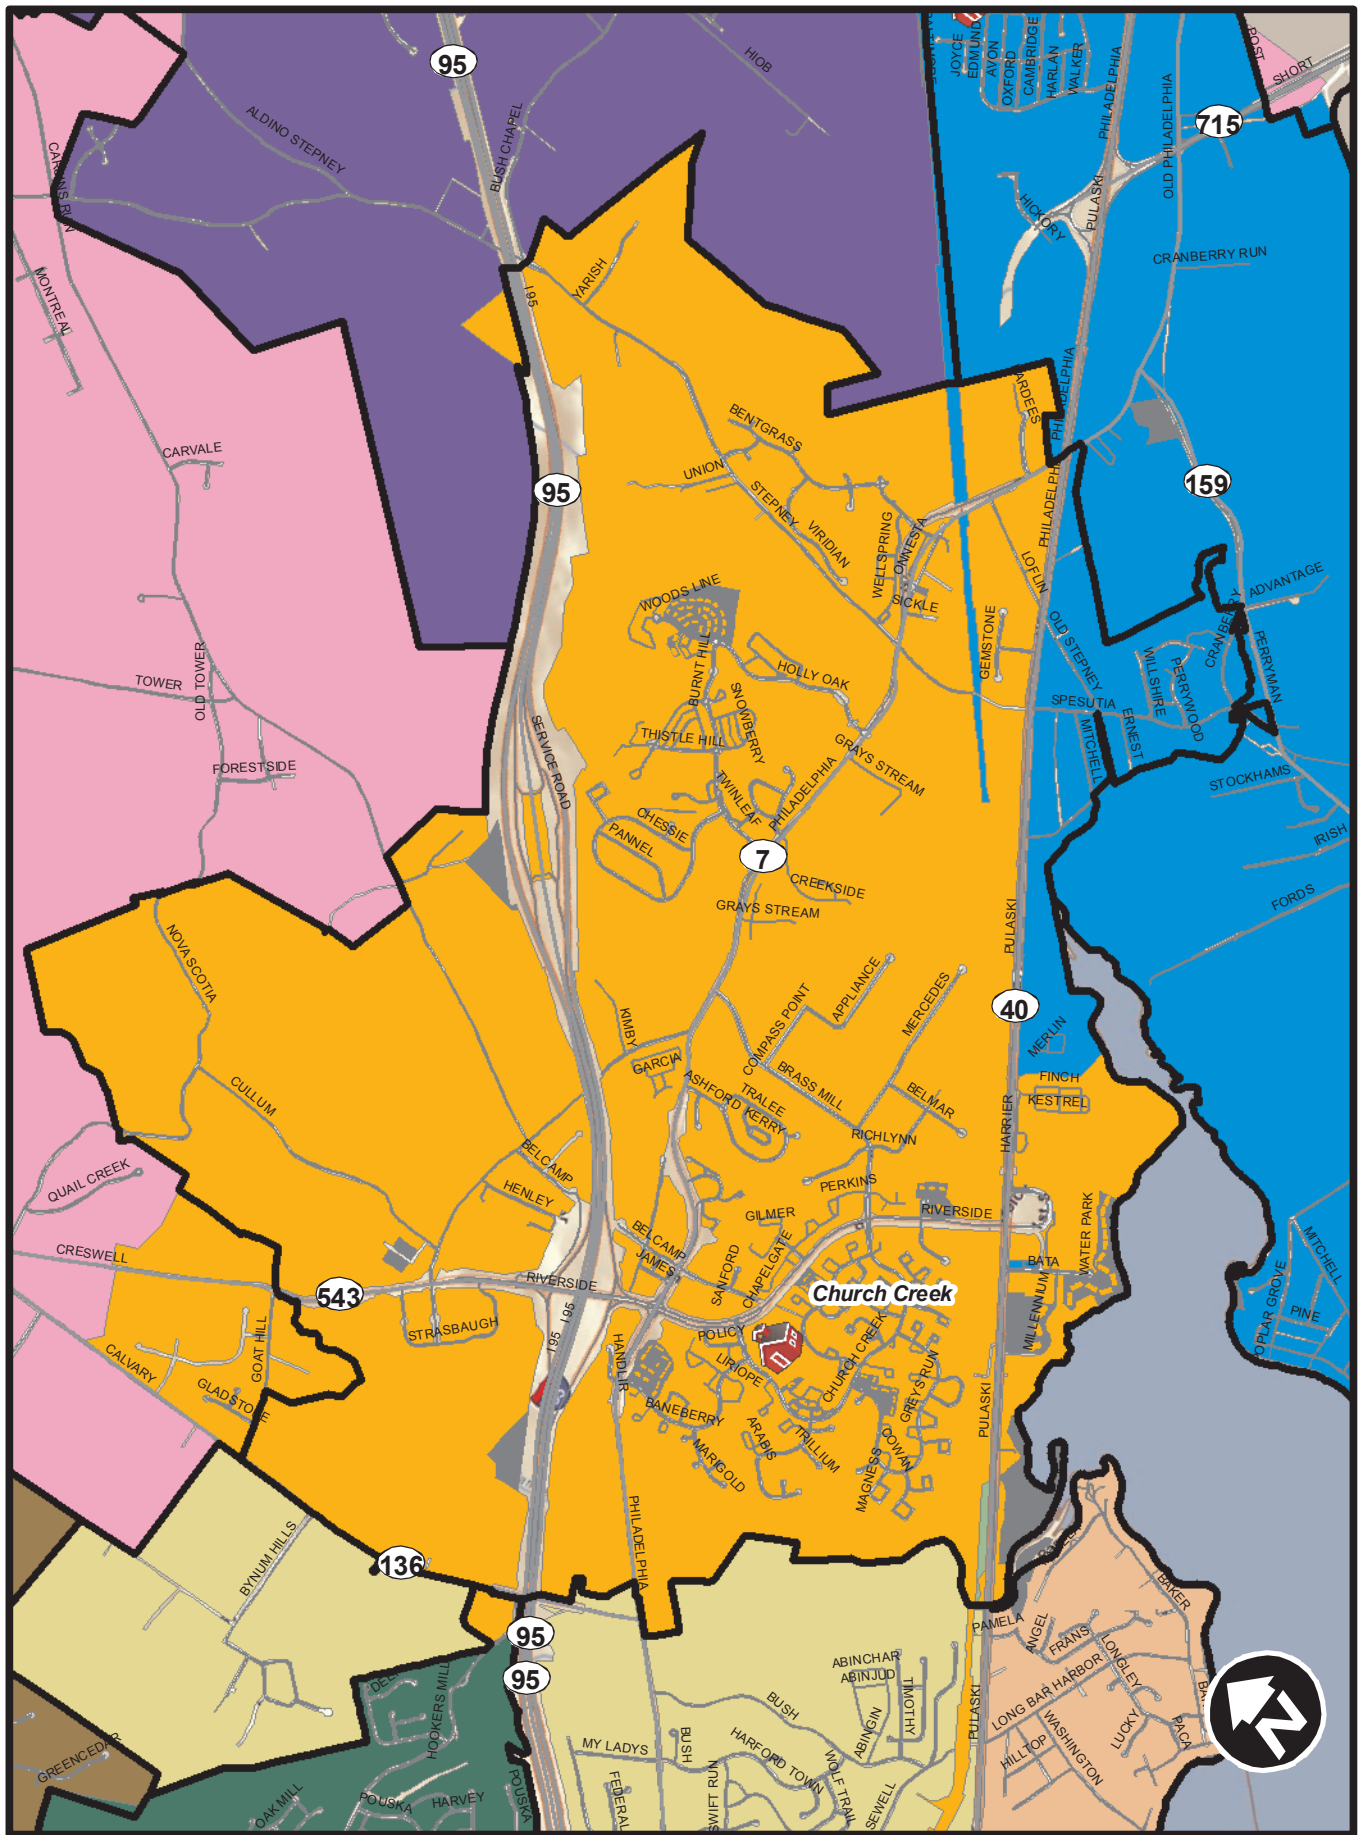

# Church Creek Elementary Proposed School District

0 0.25 0.5 1 1.5 2 Miles