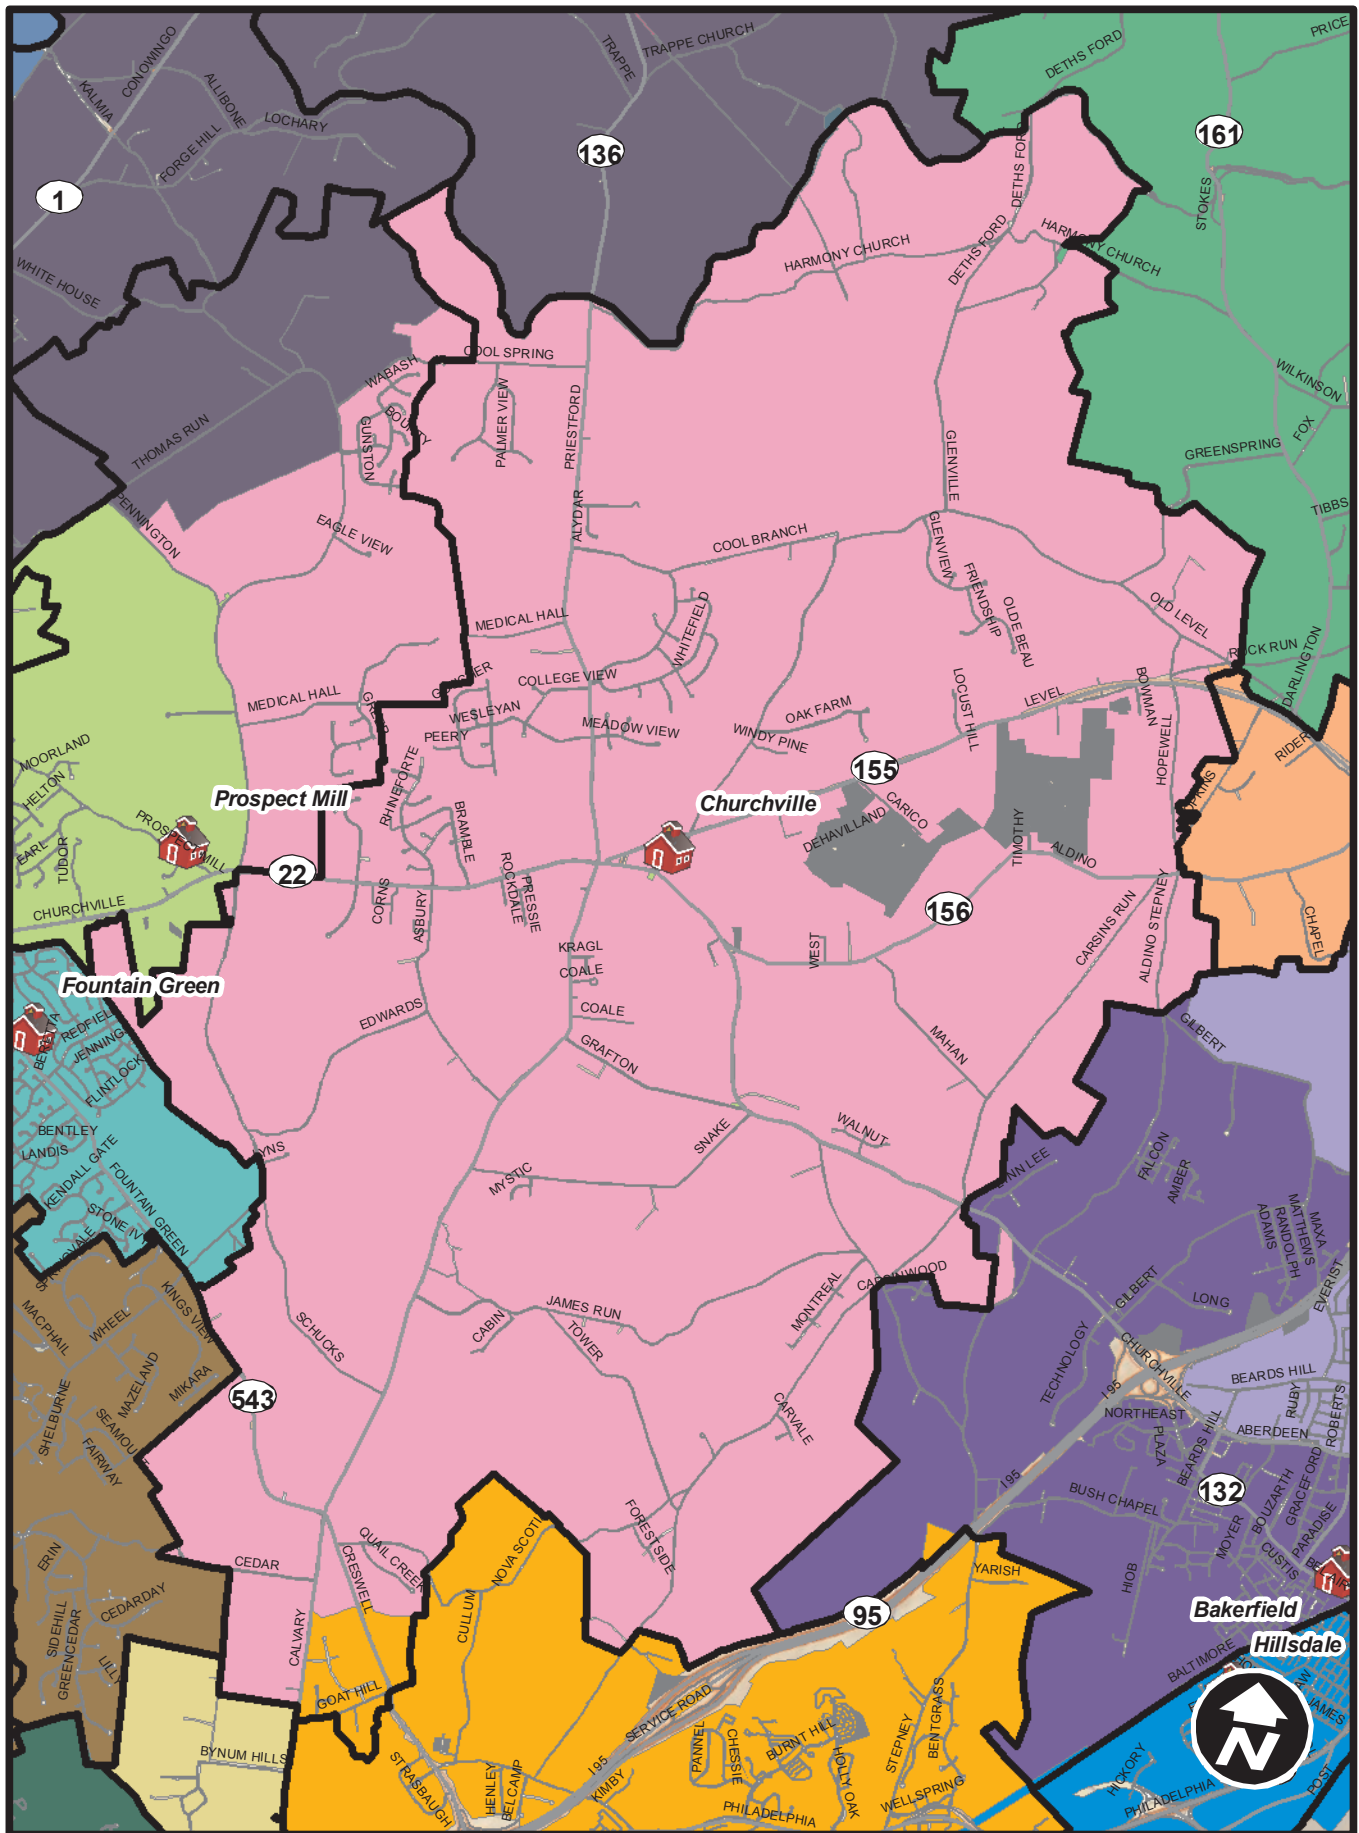

Churchville Elementary Proposed School District

0 0.375 0.75 1.5 2.25 3 Miles