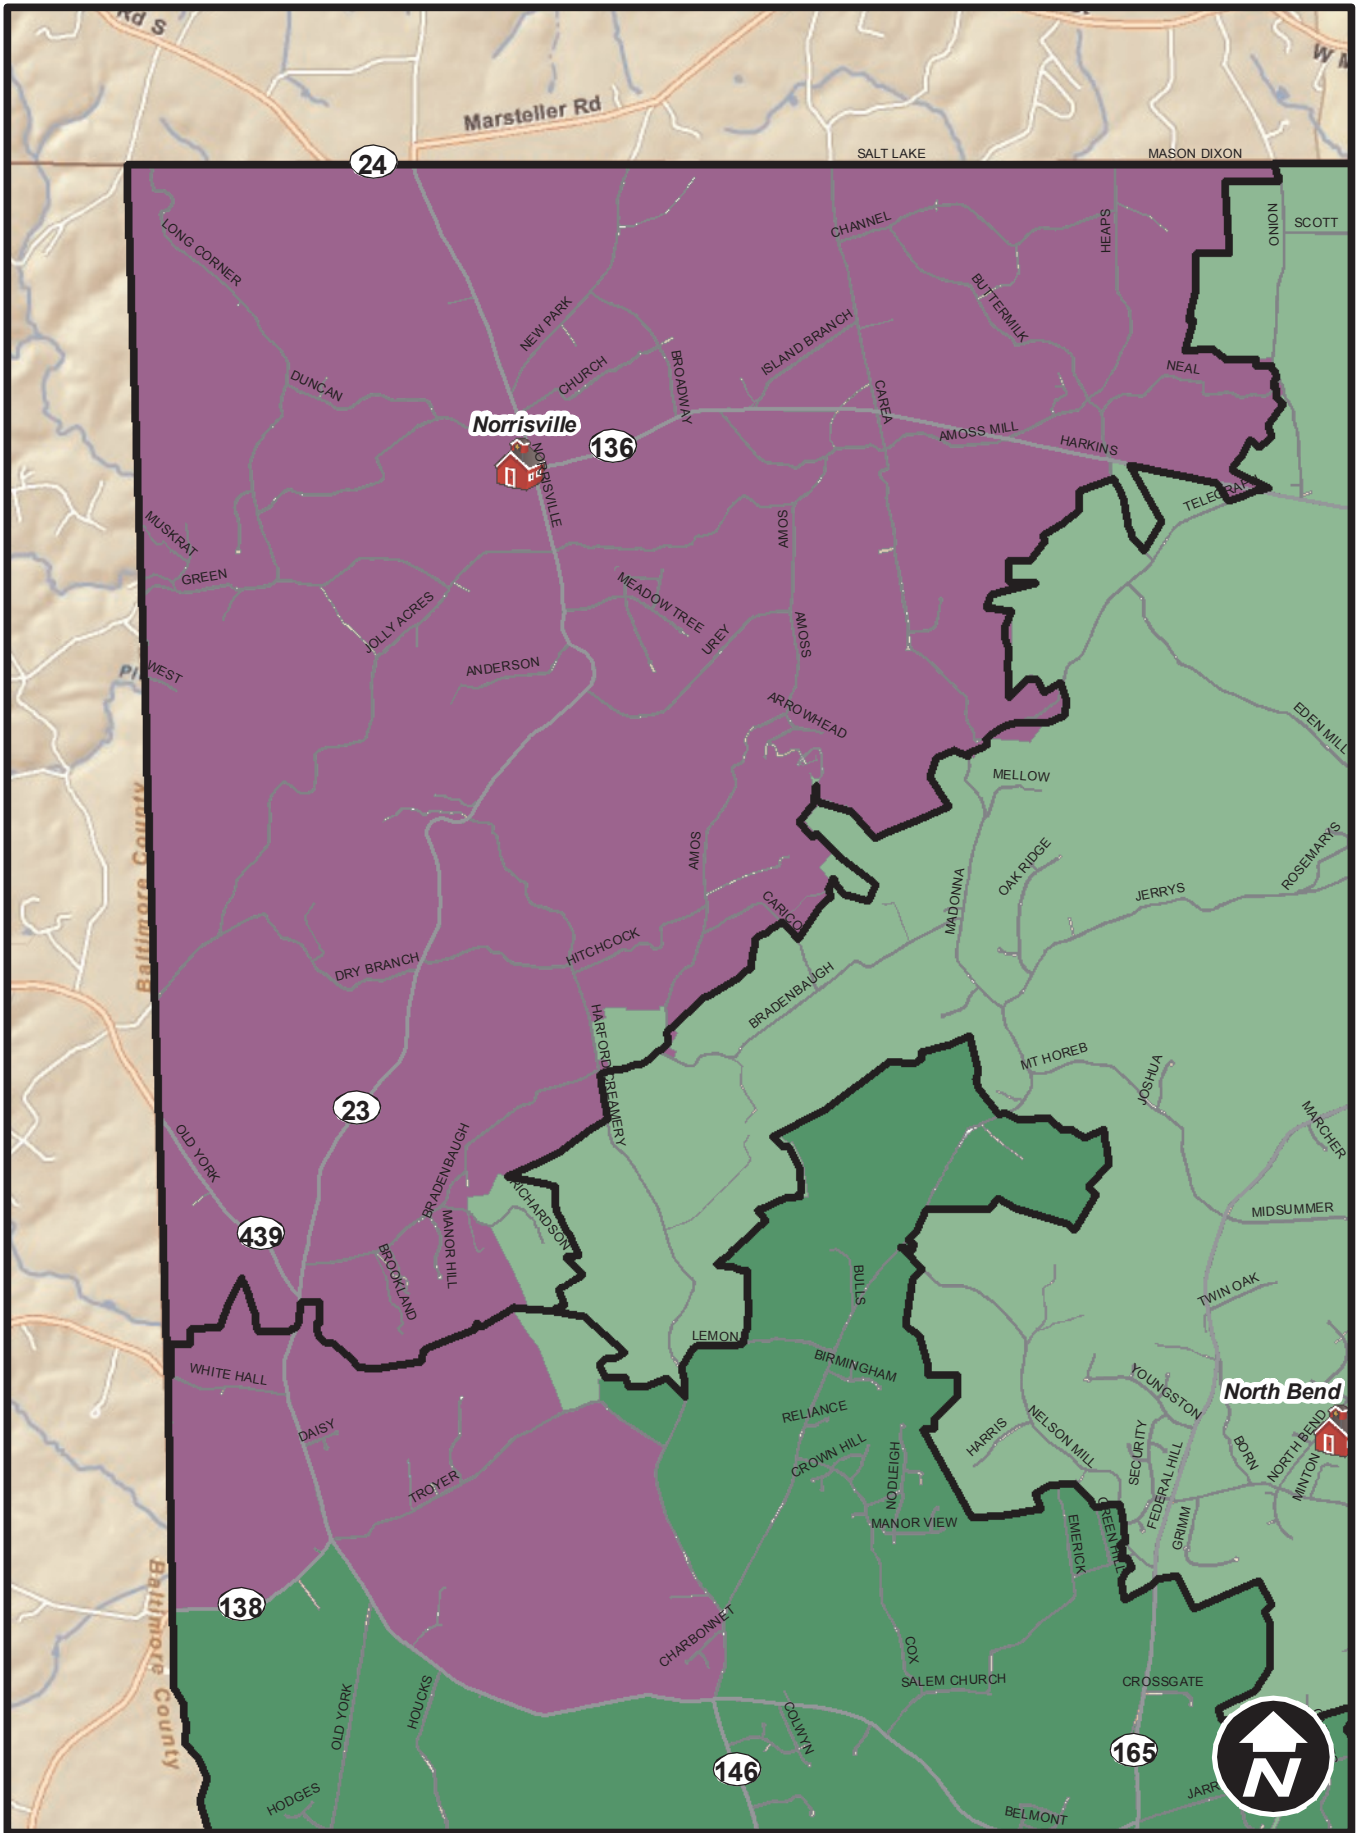

Norrisville Elementary Proposed School District

0 0.25 0.5 1 1.5 2 Miles