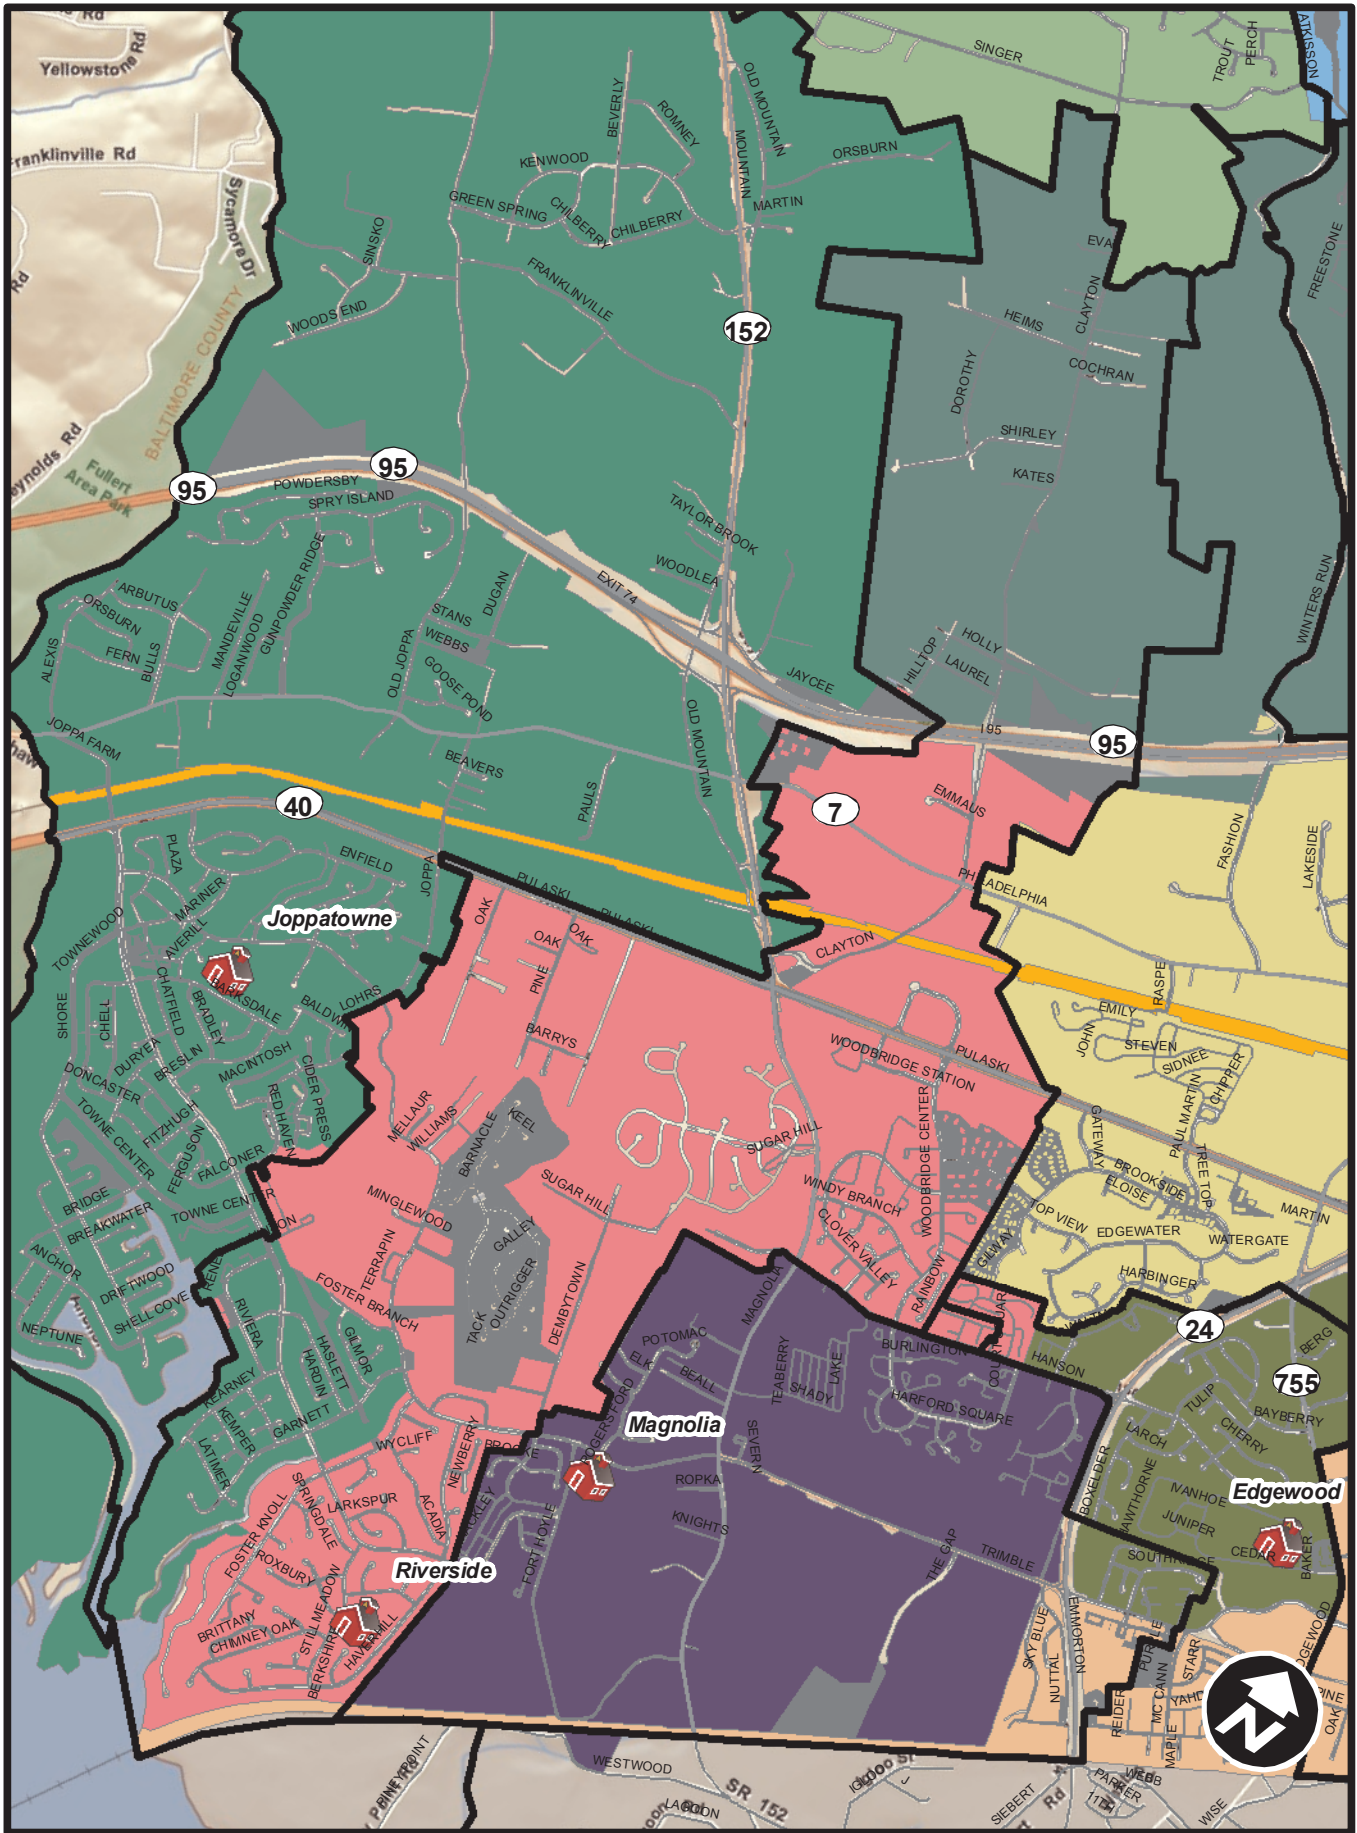

Riverside Elementary Proposed School District

0 0.2 0.4 0.8 1.2 1.6 Miles