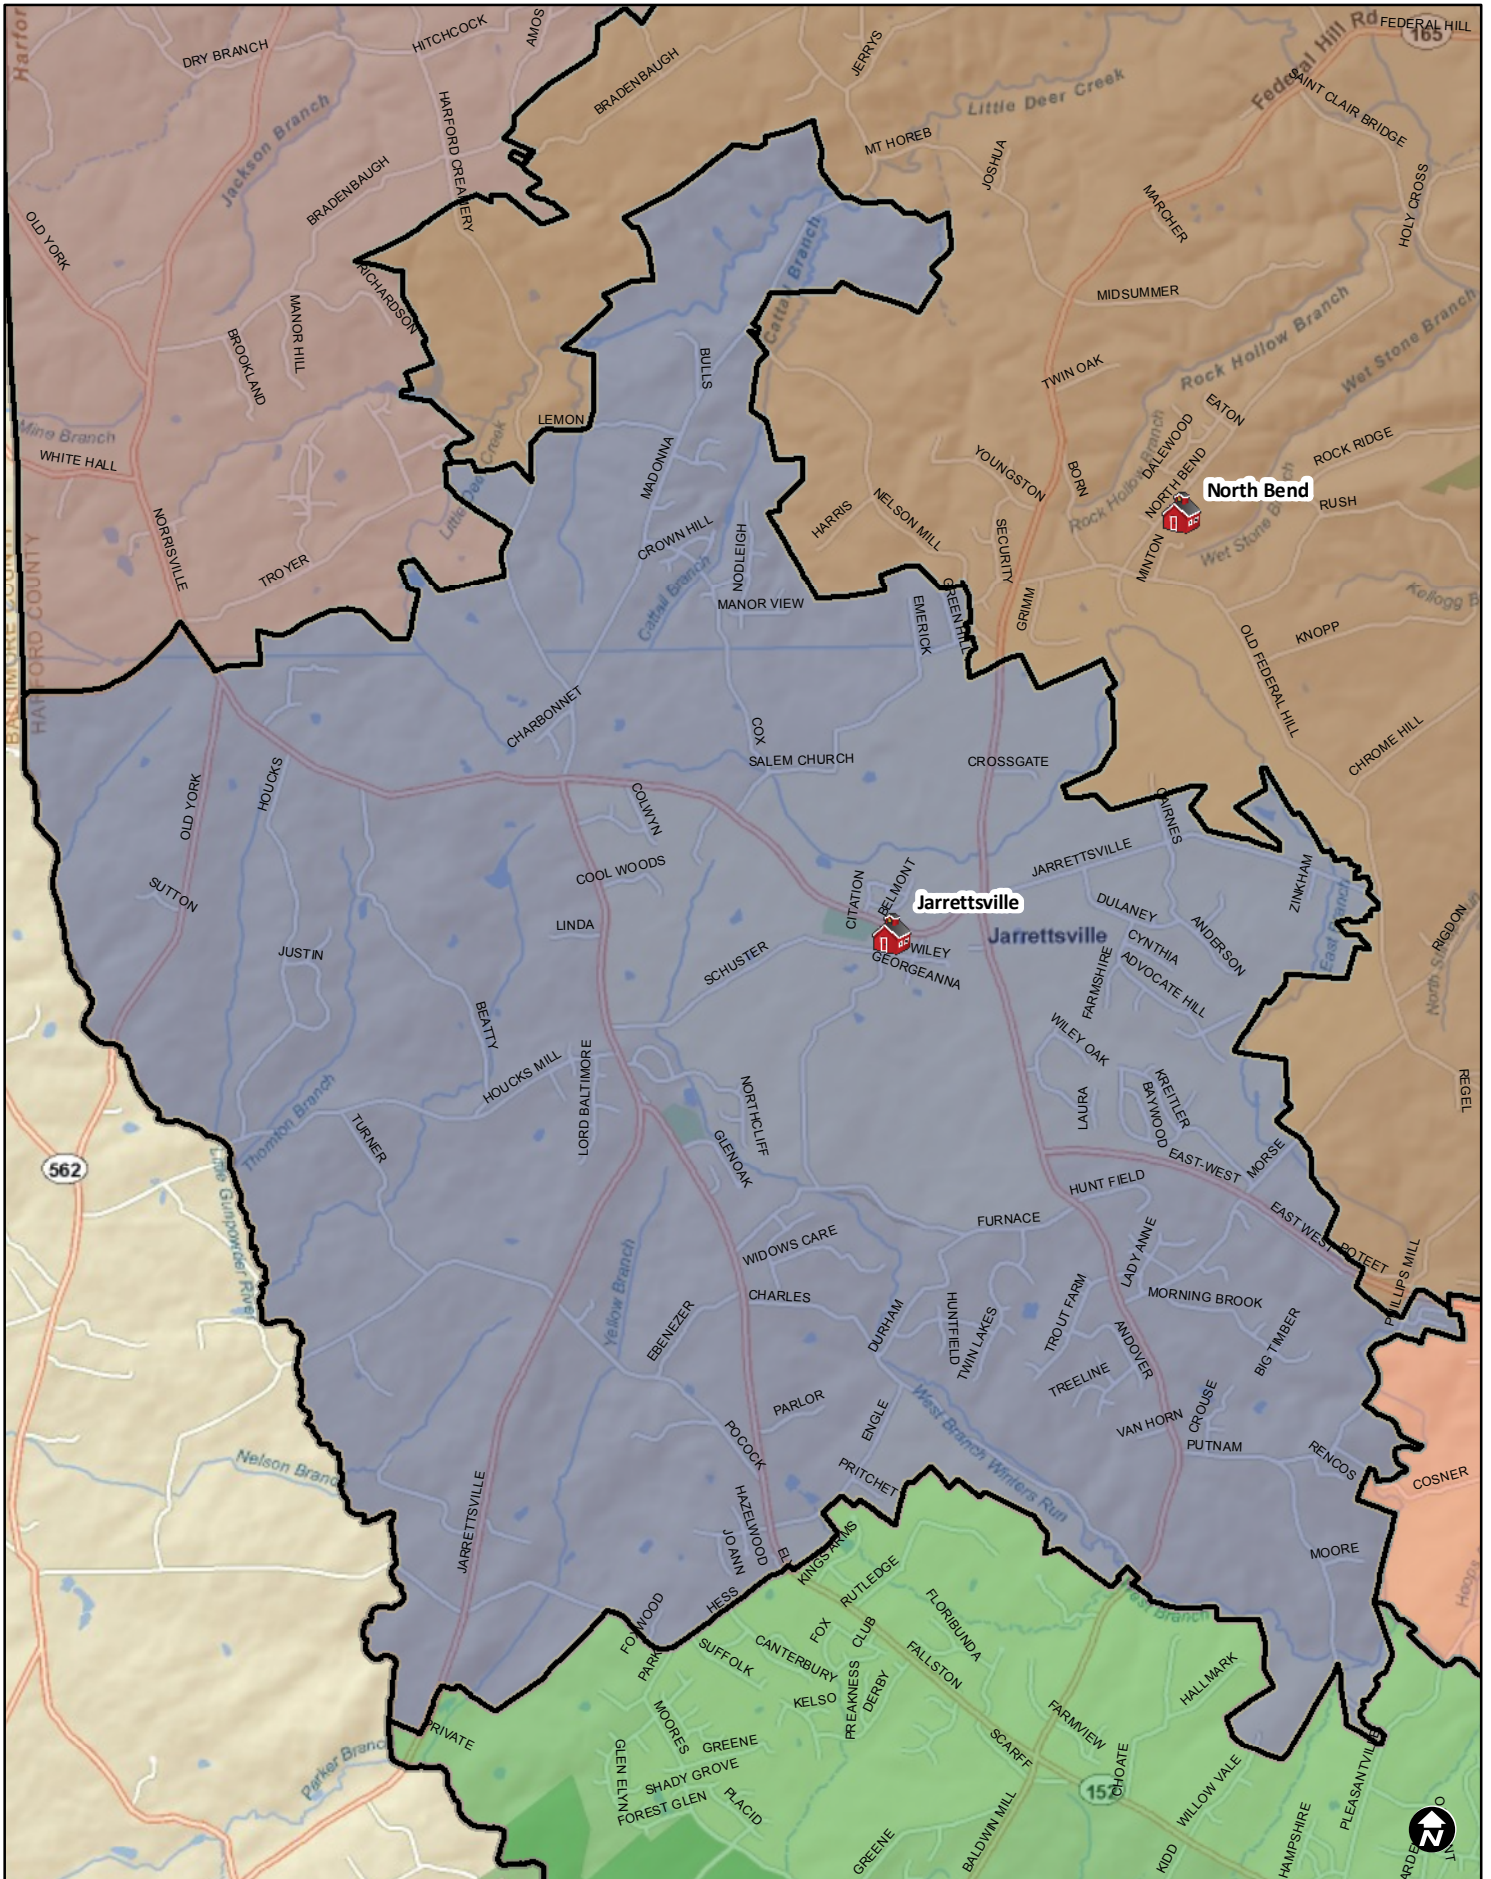

# JARRETTVILLE ELEMENTARY DISTRICT

0 0.3 0.6 1.2 1.8 2.4 Miles