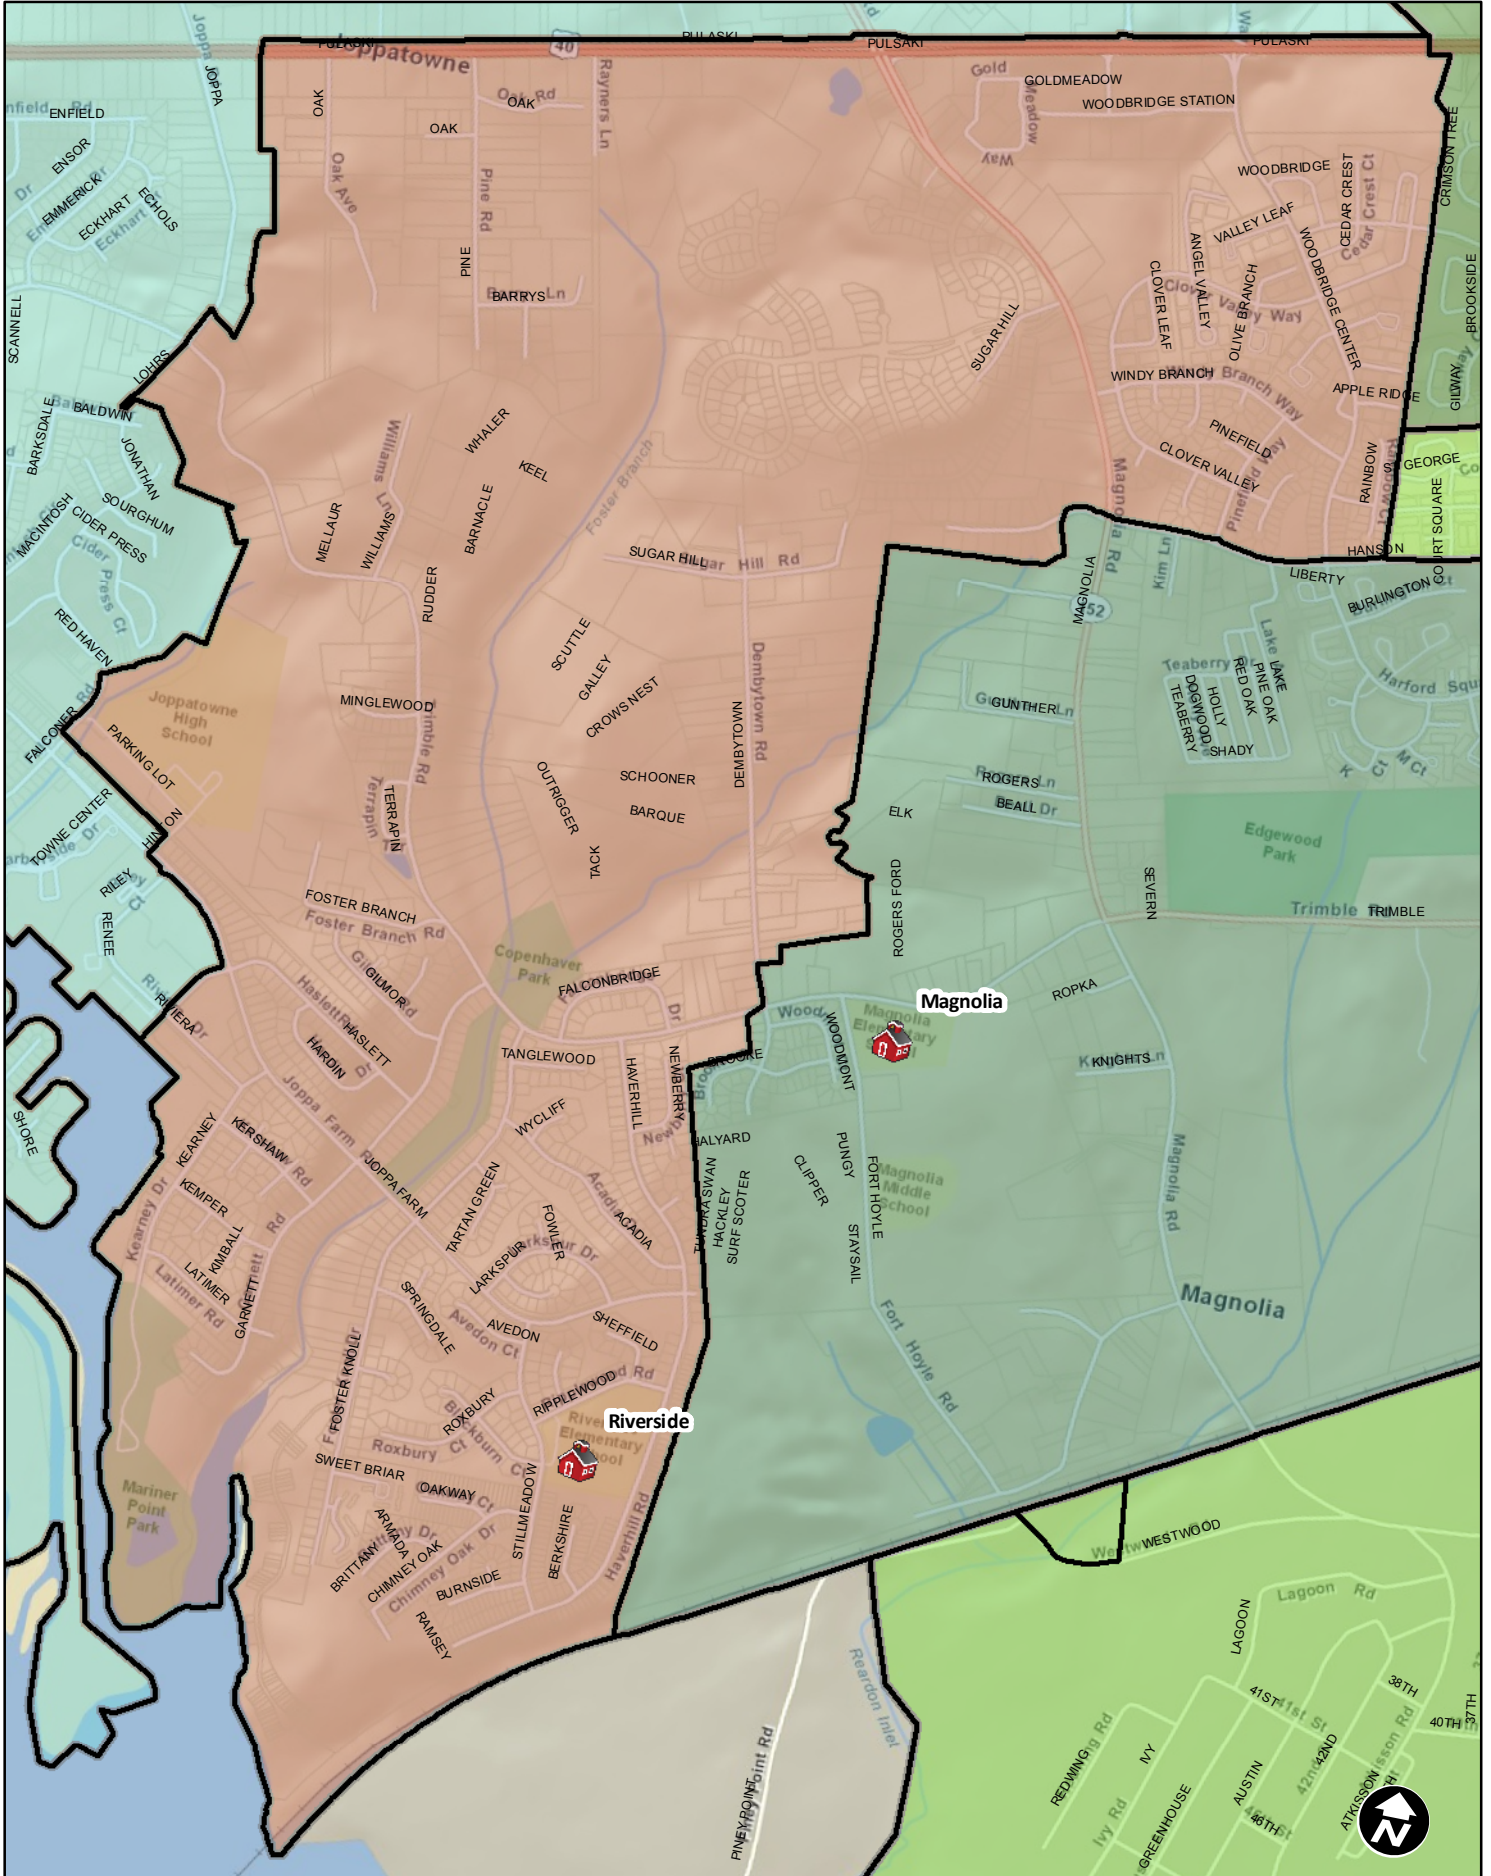

RIVERSIDE ELEMENTARY DISTRICT

0 0.1 0.2 0.4 0.6 0.8 Miles

March 15, 2011