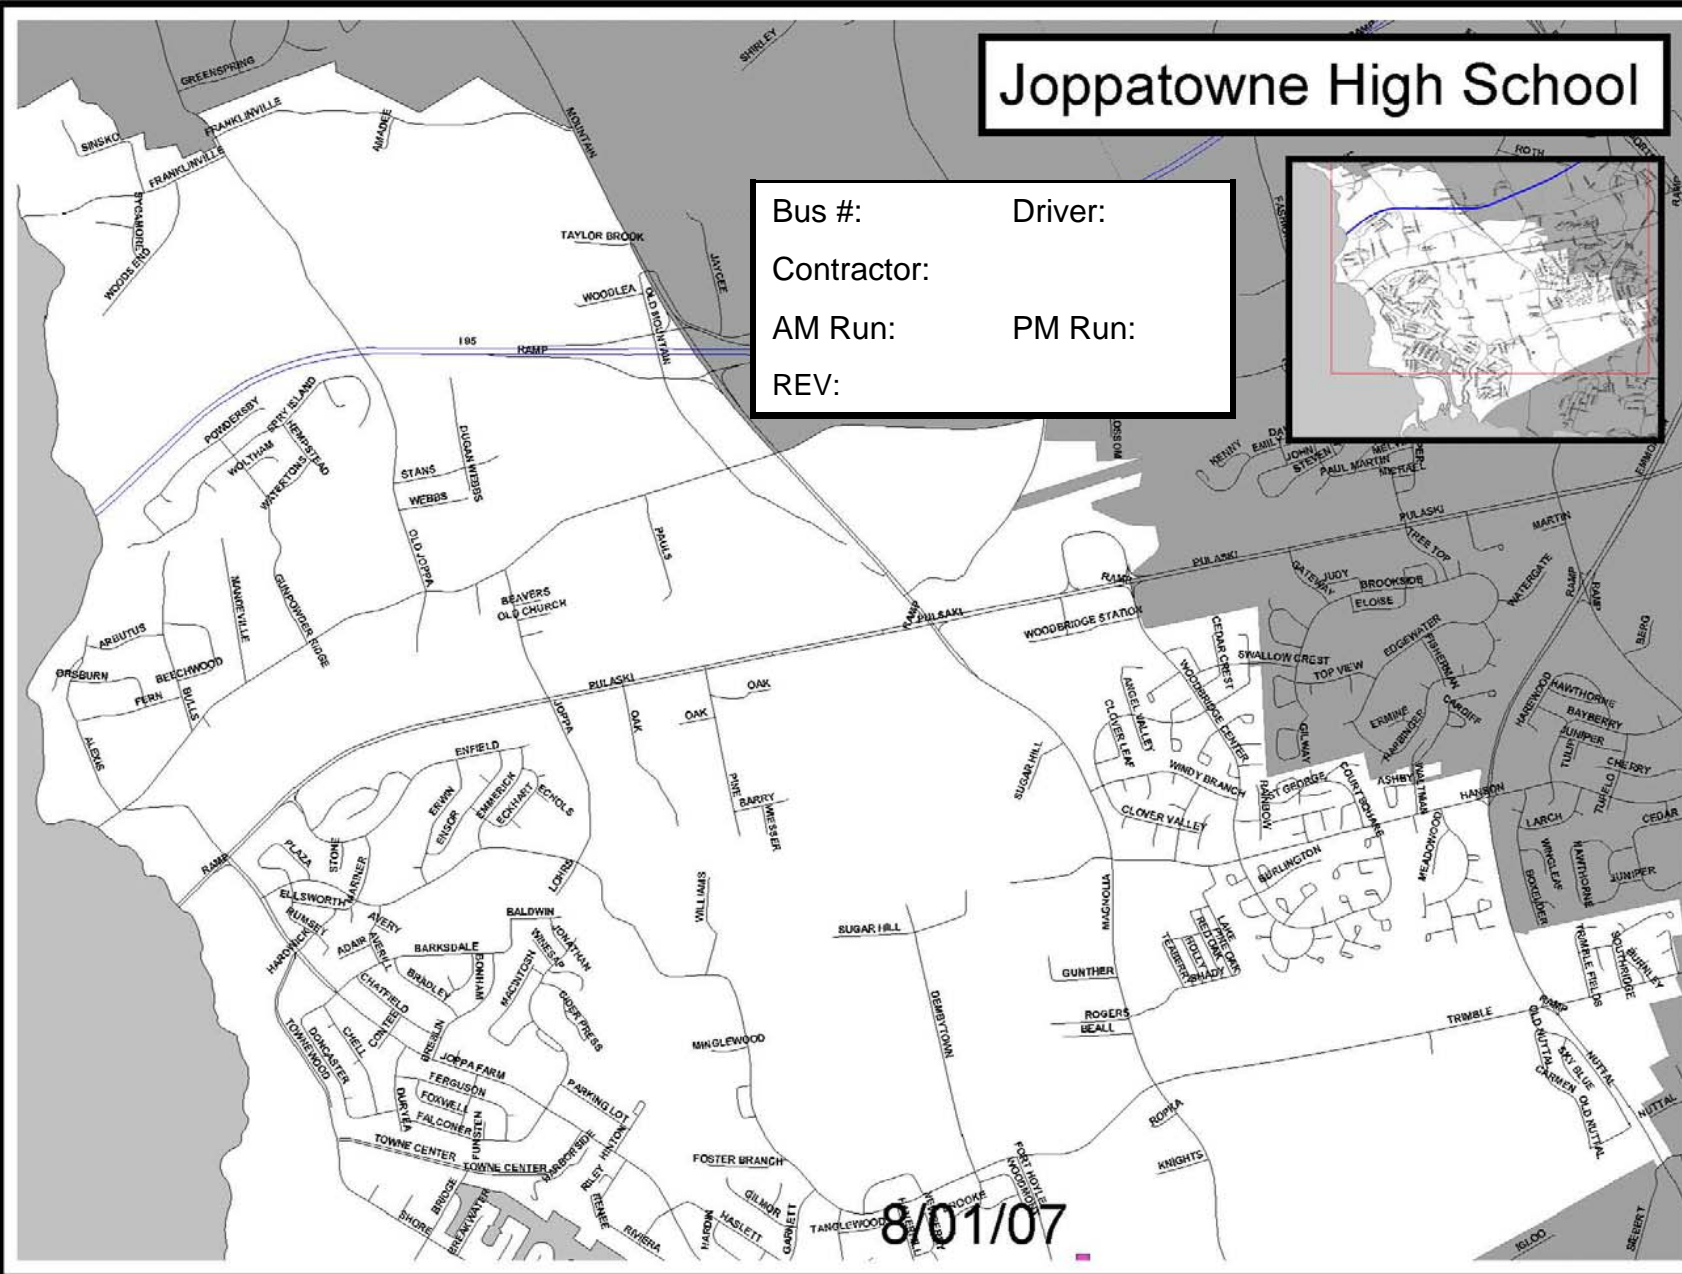

Joppatowne High School

Bus #:	Driver:
Contractor:	
AM Run:	PM Run:
REV: